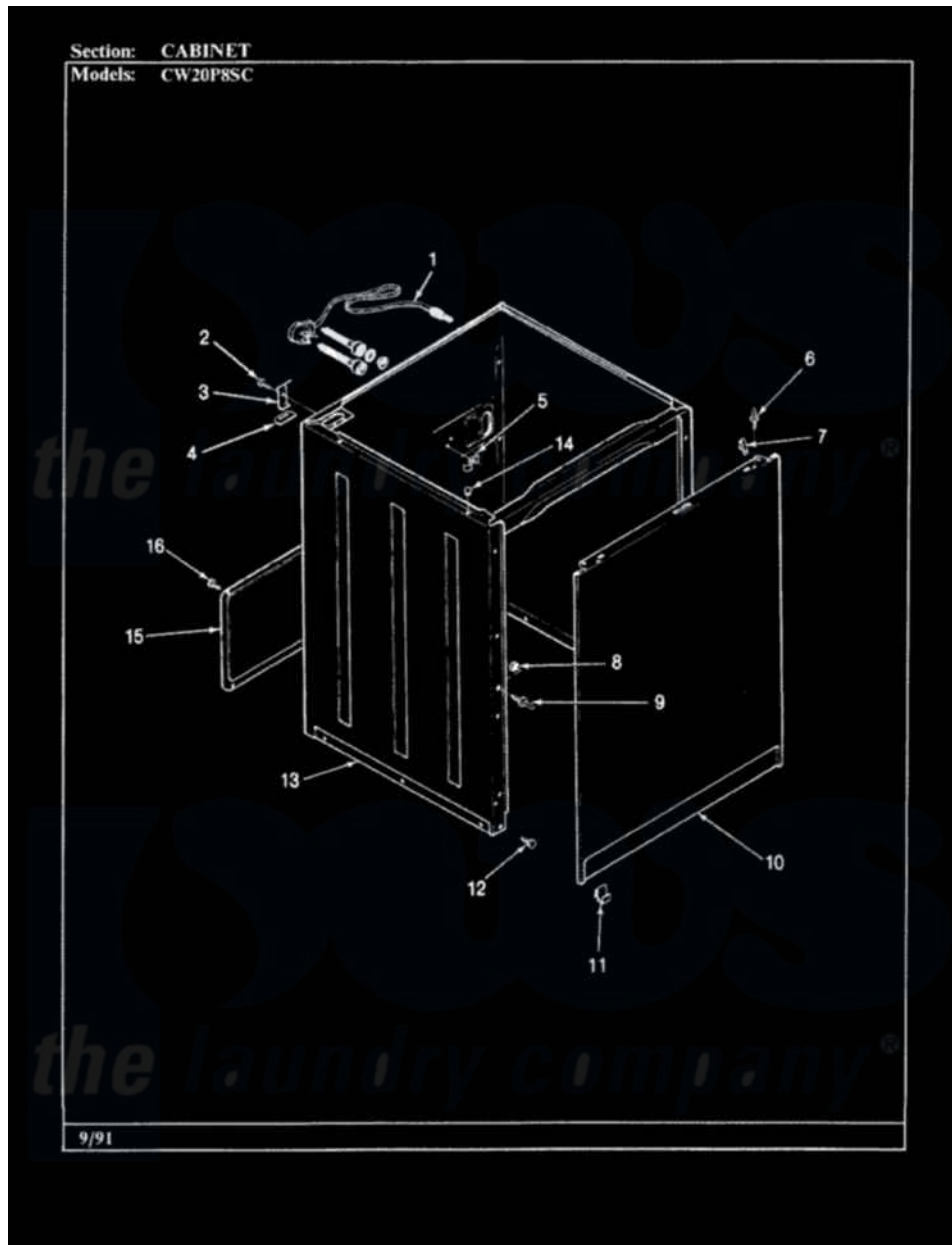

Crosley CW20P8HSC 02 - CABINET (ORIG-CW20P8xSC)

Crosley [Residential Crosley CW20P8HSC Washer Parts](#) Parts Diagram 02 - CABINET (ORIG-CW20P8xSC)
 Click on the part number to view part

Item	Original Part Number	Replaced By	Status	Part Description
1	35-0680		Not Available	CORD, POWER
2	25-7893			Screw
3	33-7450	35-2846		Hinge, Cabinet Top
4	33-0930			Pad, Top Hinge
5	33-6099			Clamp
6	53-0643			Pin, Locator
7	25-6109			Screw
"	34-9701			Guide, Cabinet
8	25-0224	3400029		Nut, Adapter Plate
9	53-0643			Pin, Locator
10	35-2084-25		Not Available	PANEL, FRONT
11	53-0120			Clip, Front Panel
12	33-2653			Bumper, Cabinet
13	35-2106-25		Not Available	CABINET ASSY. (HW)
14	33-2653			Bumper, Cabinet
15	35-2108	21001871		Cabinet