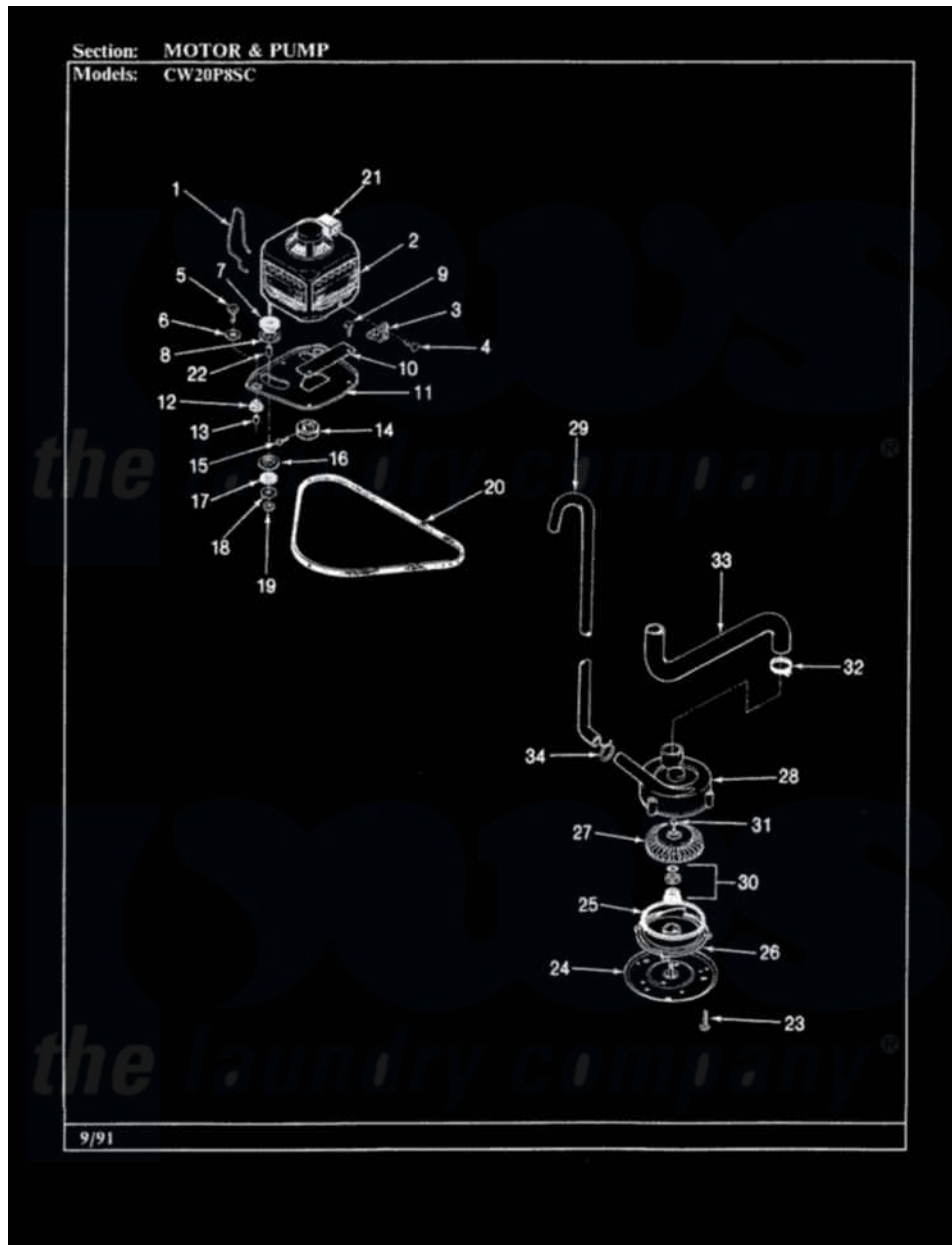

Crosley CW20P8HSC 04 - MOTOR & PUMP (ORIG-CW20P8xSC)

Crosley Residential Crosley CW20P8HSC Washer Parts Parts Diagram 04 - MOTOR & PUMP (ORIG-CW20P8xSC)
 Click on the part number to view part

Item	Original Part Number	Replaced By	Status	Part Description
1	35-0235			Spring, Motor Pivot
2	35-2030		Not Available	MOTOR
"	LA-2002		Not Available	MOTOR KIT
3	33-9945			Slide, Foot
4	25-7418	33001178		Back, Tumbler
5	25-7833	21001977		Screw
6	25-7834			Washer, Motor/Base Screw
7	33-9946			Isolator, Motor
8	33-9944	35-3570		Washer, Motor Pivot
9	25-3083	212951		Screw, No.6-32 X 1/4 Inch
10	33-9947		Not Available	DBL.PIVOT SLIDE
11	35-2021	21001783		Plate And Screw Assembly
12	33-9941	35-3646		Isolator, Motor Plate
13	25-7831			Spacer, Mounting
14	35-2124	W10143344		Pulley
15	25-7117			Set Screw

16	33-9943	35-3571	Slide, Motor Pivot
17	33-9967		Washer, Motor Isolator
18	25-7047		Washer, Flat
19	25-7325	Y707702	Locknut
20	35-2320	21352320	Belt, Drive
21	33-9765		Switch, Motor
22	25-7830		Spacer
23	25-7405	3196164	Screw
24	33-6035	Not Available	PLATE & PULLEY ASSY.
25	33-6032		Gasket
26	35-2058		Base, Pump
27	35-2057	35-6465	Pump Assem
28	35-2056	Not Available	HOUSING, PUMP
"	35-2099	35-6465	Pump Assem
29	33-9436	211704	Hose, Drain
30	35-0707		Seal, Seat And "O" Ring
31	25-7894	W10001180	Screw
32	25-6099	33-6099	Clamp
33	35-2131	Not Available	HOSE, SUMP TO PUMP
34	25-7796	596669	Clamp, Manifold