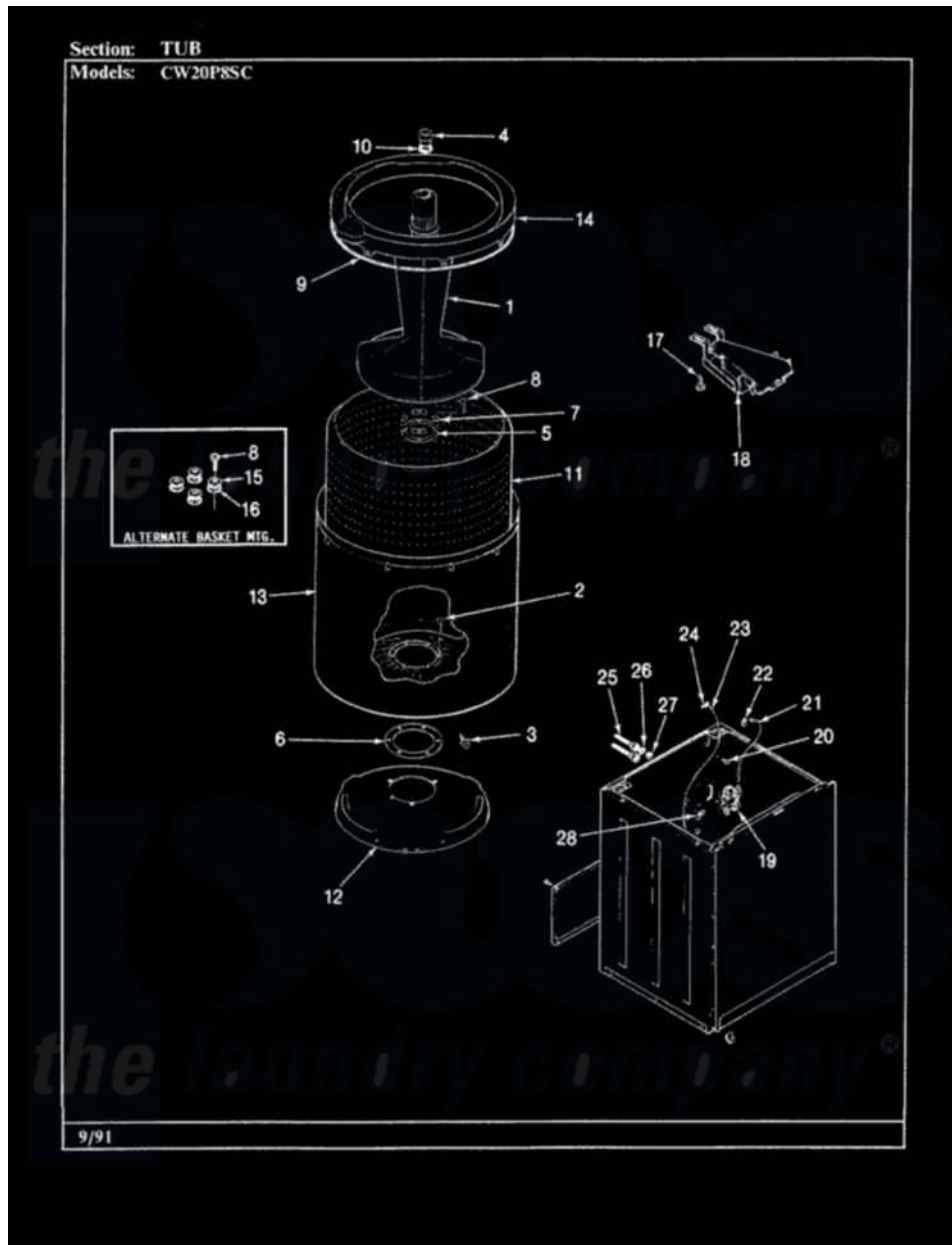

Crosley CW20P8HSC 06 - TUB (ORIG-CW20P8xSC)

Crosley Residential Crosley CW20P8HSC Washer Parts Parts Diagram 06 - TUB (ORIG-CW20P8xSC)
 Click on the part number to view part

Item	Original Part Number	Replaced By	Status	Part Description
1	35-2456	33-4352		Agitator
2	35-2062	21001063		Screw, Shoulder
3	25-7914	22002933		Screw
4	33-6241			Cap
5	33-8959			Gasket
6	35-2061			Gasket, Tub To Housing
7	35-8799		Not Available	REINFORCEMENT PLATE
8	25-7783	4356852		Screw
9	35-2328			Seal, Tub Top
10	25-7330			Rubber Washer
11	35-2508		Not Available	BASKET WHITE
12	35-2529		Not Available	TUB SUPPORT
13	35-2038			Tub
14	35-2034		Not Available	TOP, TUB
"	35-2262		Not Available	SHIELD, TUB TOP
15	25-7921		Not Available	STEEL WASHER

16	25-7922		Cork Washer
17	25-3092	90767	Screw, 8A X 3/8 HeX Washer Head Tapping
18	35-2051	21001760	Flume Assembly / Water Diverter
19	25-7220		Clip, Cabinet Top
"	35-2377	35-2375	Valve, Water Mixing-230V
20	25-7867	596669	Clamp, Manifold
21	35-2378	12002749	Hose, Flume Kit
22	25-7867	596669	Clamp, Manifold
23	35-2261	Not Available	PAD, PRESSURE SWITCH HOSE
"	35-2321	21001748	Hose, Pressure Switch
24	33-6099		Clamp
25	33-7046	89503	Hose-Inlet
"	35-0873	76313	Hosefill
26	25-7048		Washer
27	33-7313	33-4264N	Strainer And Washer Kit
28	33-6099		Clamp