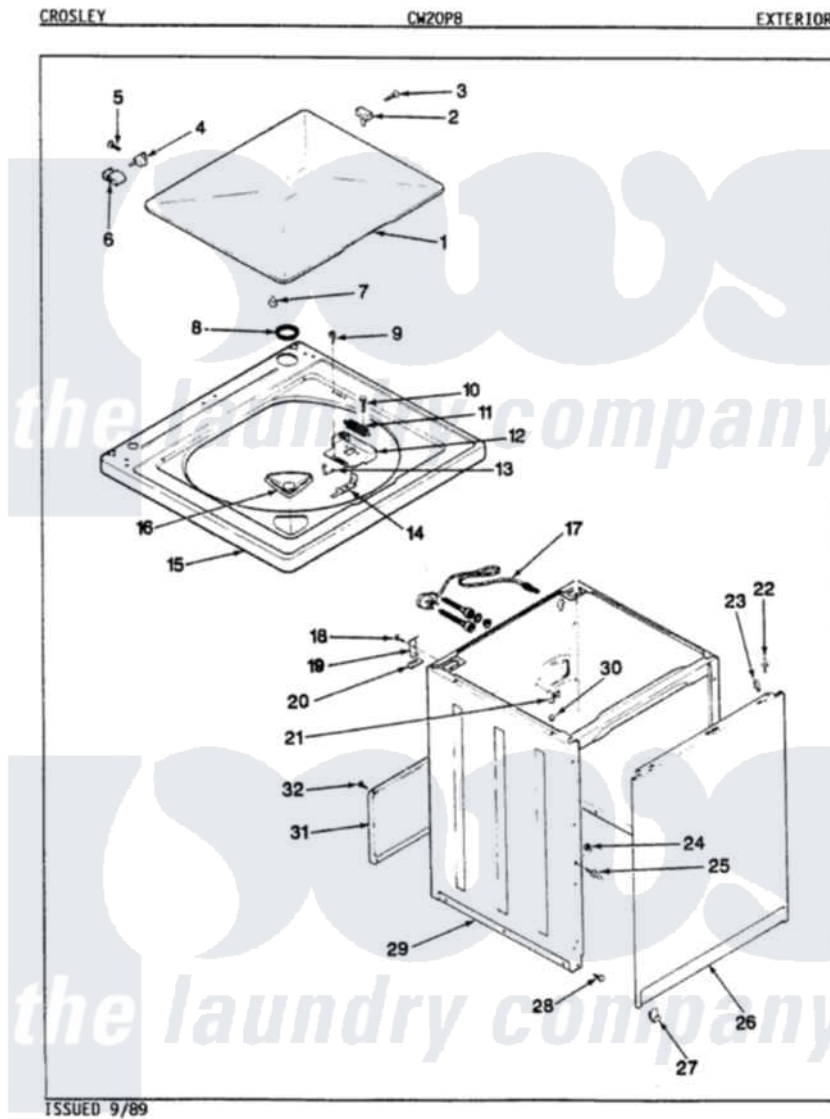

Crosley CW20P8W 06 - EXTERIOR (ORIG. REV. E-J)

Crosley Residential Crosley CW20P8W Washer Parts Parts Diagram 06 - EXTERIOR (ORIG. REV. E-J)
 Click on the part number to view part

Item	Original Part Number	Replaced By	Status	Part Description
1	35-2342	35-2026		Lid
2	25-7436			Nylite Washer
"	43-0057			Actuator, Door Switch
3	25-7438			Screw
4	25-7086	Y0308025		Washer, Stainless Steel
"	35-2045			Pin, Hinge
5	25-7893			Screw
6	35-2044			Hinge, Lid
7	35-0581			Bumper, Door
8	35-2064			Bushing, Insulating
"	35-2063			Bushing, Insulator
9	25-7463	7101P012-60		Screw
10	25-7437	40040701		Screw, Tapping No.6b-20
11	33-9064	12001187		Kit, Lid Switch Assembly
"	33-8911	12001187		Kit, Lid Switch Assembly
12	33-8289	12001187		Kit, Lid Switch Assembly

13	25-7878		Clip
14	33-9063	12001187	Kit, Lid Switch Assembly
15	35-2739		Top, Cabinet
16	33-9906	21001167	Dispenser, Bleach
17	35-0680		Not Available
18	25-7893		CORD, POWER
19	33-7450	35-2846	Screw
20	33-0930		Hinge, Cabinet Top
21	33-6099		Pad, Top Hinge
22	53-0643		Clamp
23	34-9701		Pin, Locator
24	25-0224	3400029	Guide, Cabinet
25	53-0643		Nut, Adapter Plate
26	35-2084		Pin, Locator
27	53-0120		Panel, Front
28	33-2653		Clip, Front Panel
29	35-2106	21001871	Bumper, Cabinet
30	33-2653		Cabinet
31	35-2108	21001871	Bumper, Cabinet
32	25-7733	681414	Cabinet
			Screw, 10AB X 1/2