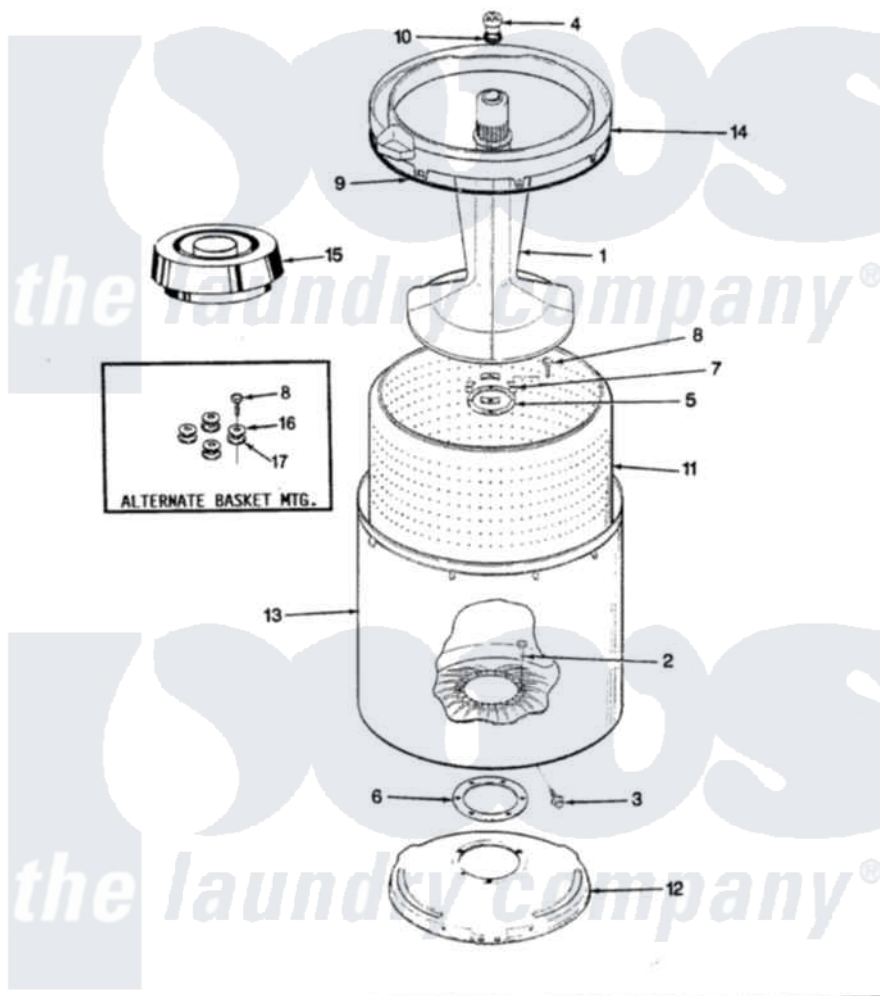

Crosley CW20P8W 10 - TUB (ORIG. REV. E J)

SECTION: TUB
MODEL: CW20P8

Issue Date: 6/90

Crosley [Residential Crosley CW20P8W Washer Parts](#) Parts Diagram 10 - TUB (ORIG. REV. E J)
Click on the part number to view part

Item	Original Part Number	Replaced By	Status	Part Description
1	35-2371	33-4352		Agitator
2	35-2062	21001063		Screw, Shoulder
3	25-7914	22002933		Screw
4	33-6241			Cap
5	35-2060			Seal, Tub To Housing
6	35-2061			Gasket, Tub To Housing
7	35-8799		Not Available	REINFORCEMENT PLATE
8	25-7783	4356852		Screw
9	35-2328			Seal, Tub Top
10	25-7330			Rubber Washer
11	35-2381		Not Available	BASKET ASSY-WHITE
12	35-2529		Not Available	TUB SUPPORT
13	35-2038			Tub
14	35-2262		Not Available	SHIELD, TUB TOP
"	35-2034		Not Available	TOP, TUB
15	33-9827	35-2550		Dispenser, Rinse