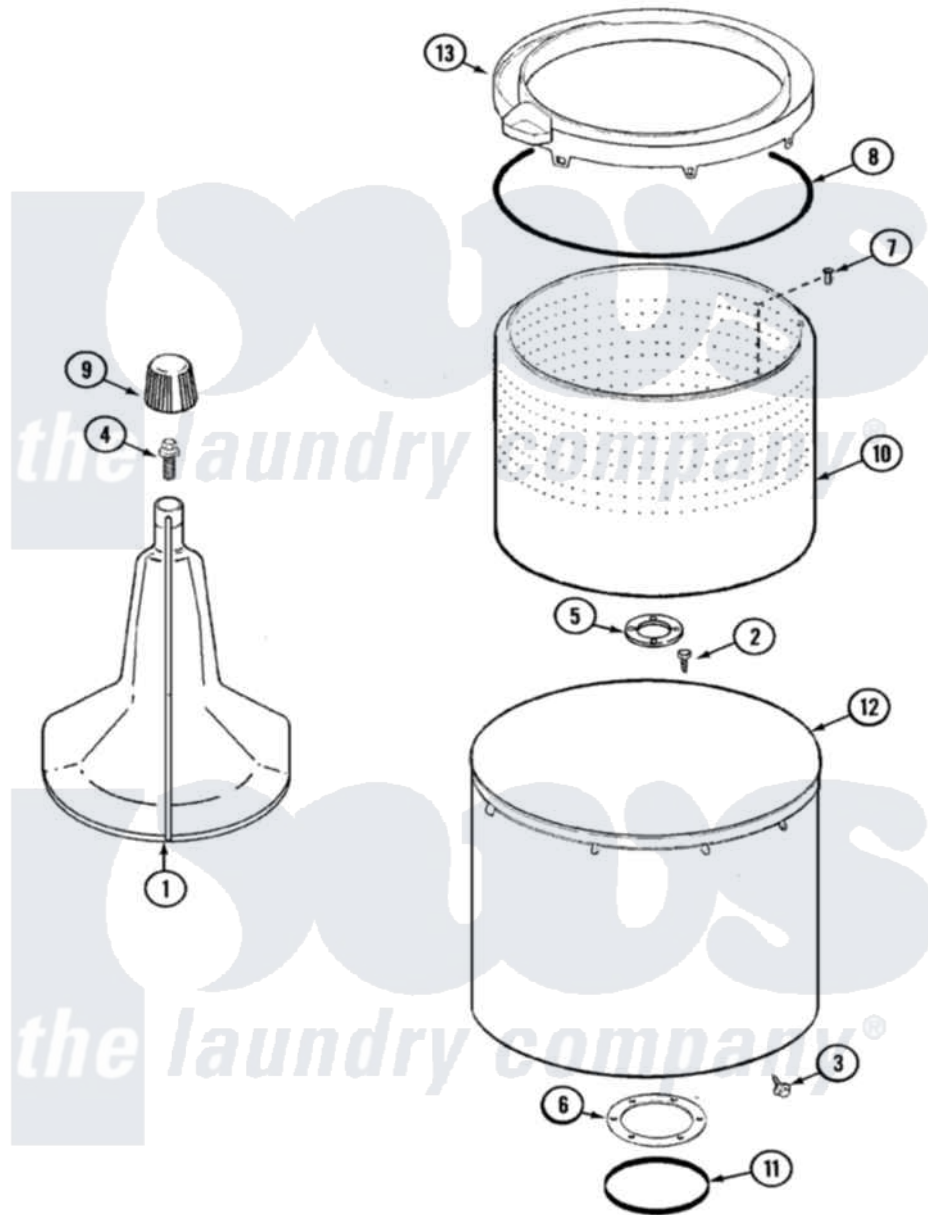

Crosley CW20T5A 05 - TUB

Crosley [Residential Crosley CW20T5A Washer Parts](#) Parts Diagram 05 - TUB
 Click on the part number to view part

Item	Original Part Number	Replaced By	Status	Part Description
1	35-3580			Agitator
2	25-7947	21001063		Screw, Shoulder
3	25-7953	22002933		Screw
4	25-7948	W10309247		Screw
5	35-3685			Gasket, Basket To Centerpost
6	35-3686			Gasket, Tub To Housing
7	25-7965	3400504		Screw
8	35-2328			Seal, Tub Top
9	35-2733			Cap, Agitator
10	35-3687		Not Available	BASKET, SPIN
11	35-2978			Seal, Tub/Housing
12	35-3700			Tub Assembly
13	35-3578		Not Available	TOP, TUB
"	35-2262		Not Available	SHIELD, TUB TOP