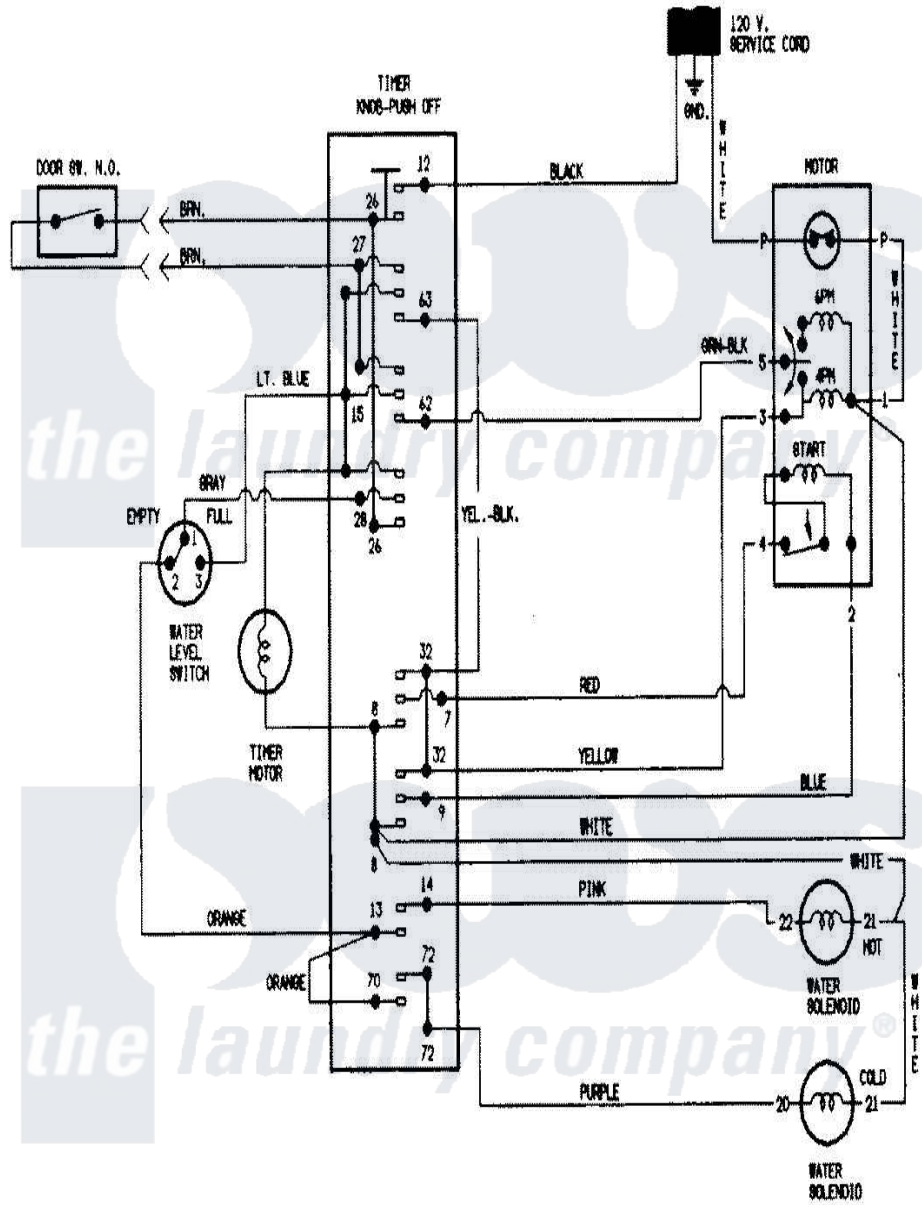

# Crosley CW20T5A 06 - WIRING INFORMATION

Crosley [Residential Crosley CW20T5A Washer Parts](#) Parts Diagram 06 - WIRING INFORMATION  
 Click on the part number to view part

Item	Original Part Number	Replaced By	Status	Part Description
NI	15001240		Not Available	WIRING INFORMATION