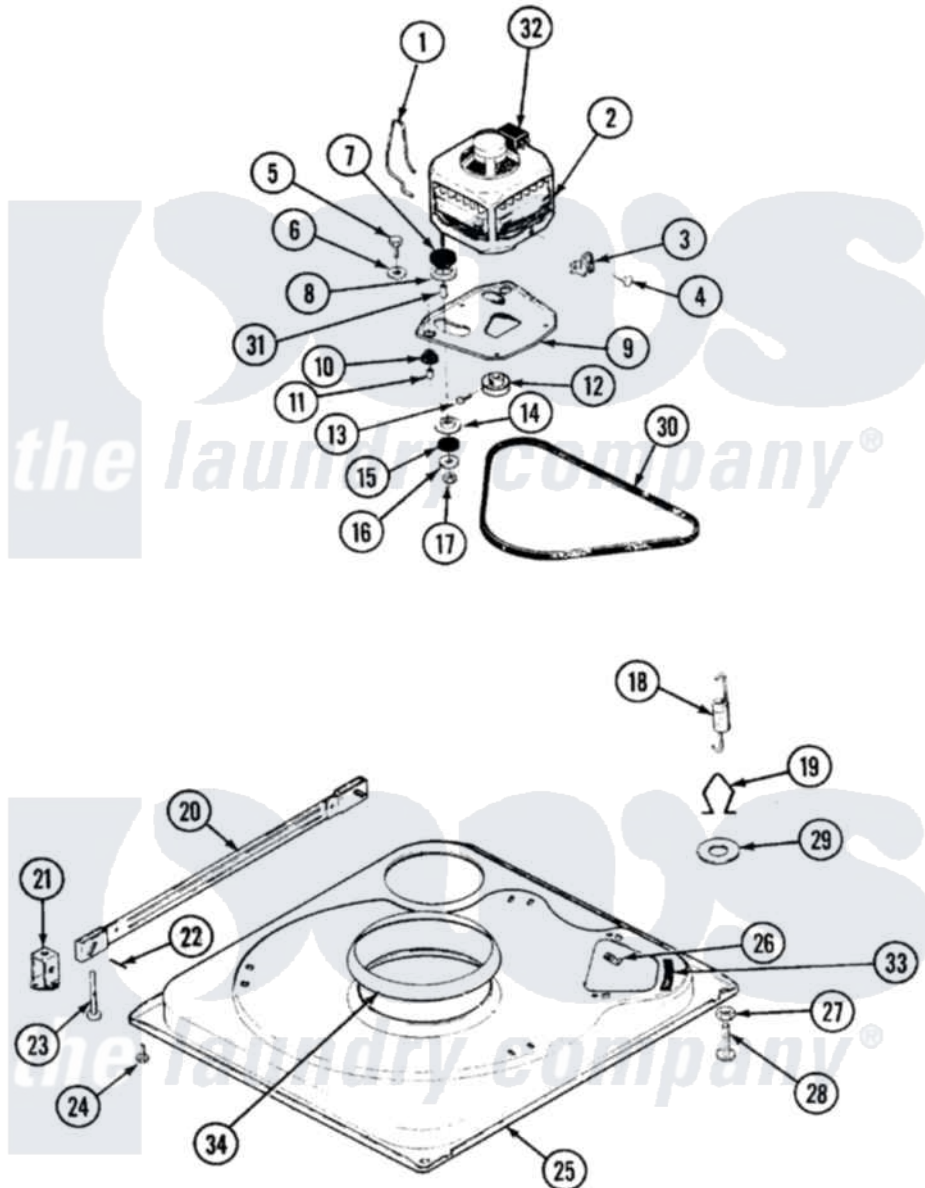

Crosley CW20T5W 01 - BASE

Crosley [Residential Crosley CW20T5W Washer Parts](#) Parts Diagram 01 - BASE
 Click on the part number to view part

Item	Original Part Number	Replaced By	Status	Part Description
1	21001110	22004376		Spring, Motor Pivot
"	21001110	22004376		Spring, Motor Pivot
"	35-0235			Spring, Motor Pivot
"	35-0235			Spring, Motor Pivot
2	LA-2002		Not Available	MOTOR KIT
"	21001112		Not Available	MOTOR & PULLEY/PLATE ASSY.
"	21001170			Motor And Pulley/Plate Assembly
"	LA-2002		Not Available	MOTOR KIT
3	33-9945			Slide, Foot
"	21001109	21001486		Foot Slide, Isolator
"	21001109	21001486		Foot Slide, Isolator
"	33-9945			Slide, Foot
4	W10124350		Not Available	NOT REQUIRED PART OR SEE NOTE SCREW, FOOT SLIDE
"	25-7418	33001178		Back, Tumbler