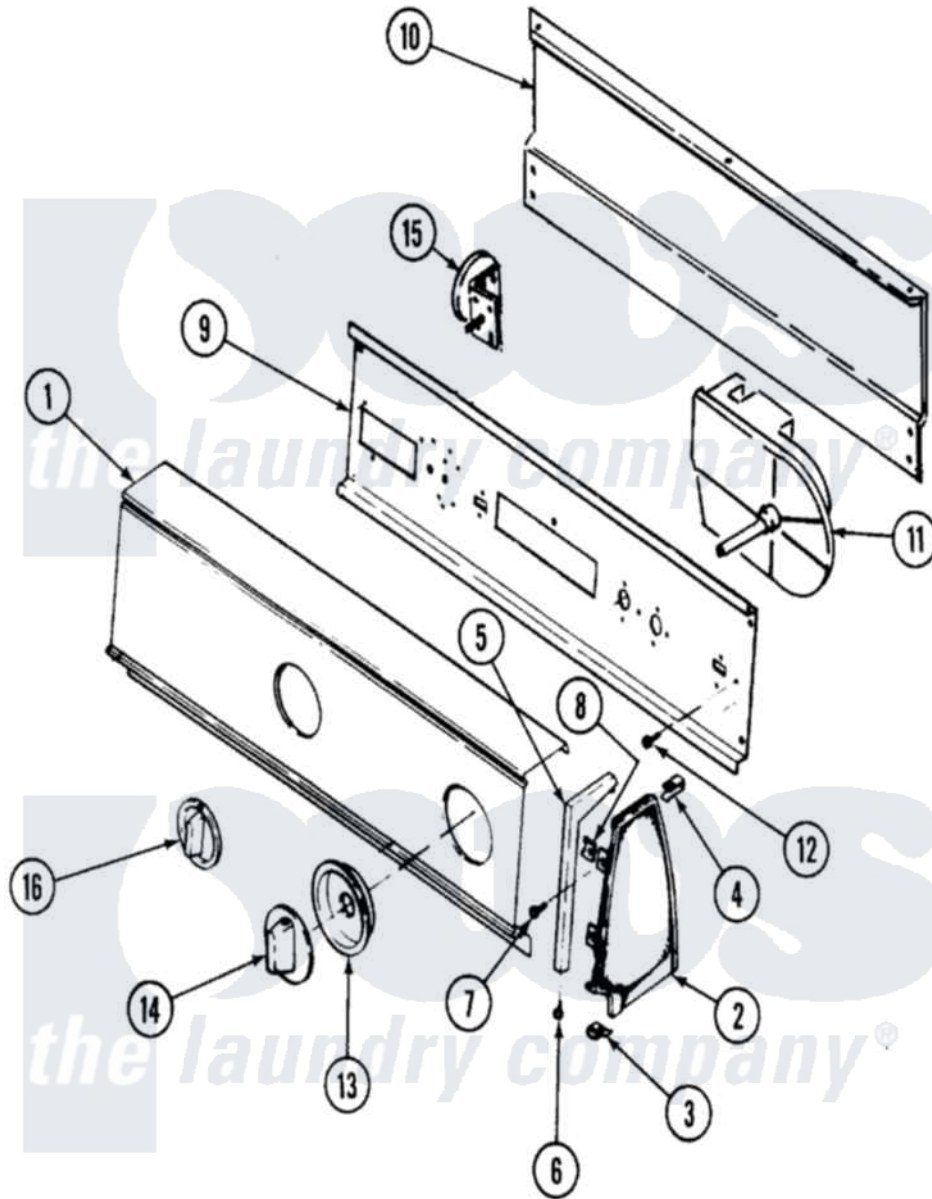

Crosley CW20T5W 02 - CONTROL PANEL

Crosley [Residential Crosley CW20T5W Washer Parts](#) Parts Diagram 02 - CONTROL PANEL
 Click on the part number to view part

Item	Original Part Number	Replaced By	Status	Part Description
1	25-7702			Speedclip, End Cap To Control Panel
"	25-7793			Screw
"	35-3928		Not Available	PANEL, CONTROL
2	35-2487	21001451		Cap- End
"	35-2488	21001452		Cap- End
3	34-9487		Not Available	PLATE, REINFORCEMENT
"	25-7697	25-2219		Screw
"	25-7851			Speedclip, End Cap To Top
4	25-7435	33002917		Screw, No.10-16
"	25-7852			Speedclip, Rr Shld To End Cap
5	53-0277		Not Available	TRIM, END CAP (RT)
"	53-0278		Not Available	TRIM, END CAP (LT)
6	25-7760			Screw
7	25-3092	90767		Screw, 8A X 3/8 HeX Washer Head Tapping

8	25-7702		Speedclip, End Cap To Control Panel	
9	53-1676		Shield, Control	
"	53-2504	31001193	Pad, Shield	
10	25-3092	90767	Screw, 8A X 3/8 HeX Washer Head Tapping	
"	25-3457		Screw, Sems	
"	25-7853	25-7933	Ring, Retaining	
"	35-2688	21001460	Shield, Rear	
11	35-3839		Timer	
12	25-0205	216412	Screw, Bracket To Timer	
13	35-4197	12500058	Knob Ski	
14	35-4195	12500058	Knob Ski	
15	35-3691	21001554	Switch, Water Level	
"	25-3092	90767	Screw, 8A X 3/8 HeX Washer Head Tapping	
16	35-3974	22001267	Knob, Selector Switch	
NI	35-3944		Not Available	MANUAL, USE & CARE
"	21001033		Not Available	MANUAL, USE & CARE
"	16002080		Not Available	GUIDE, QUICK REF - CROSLY