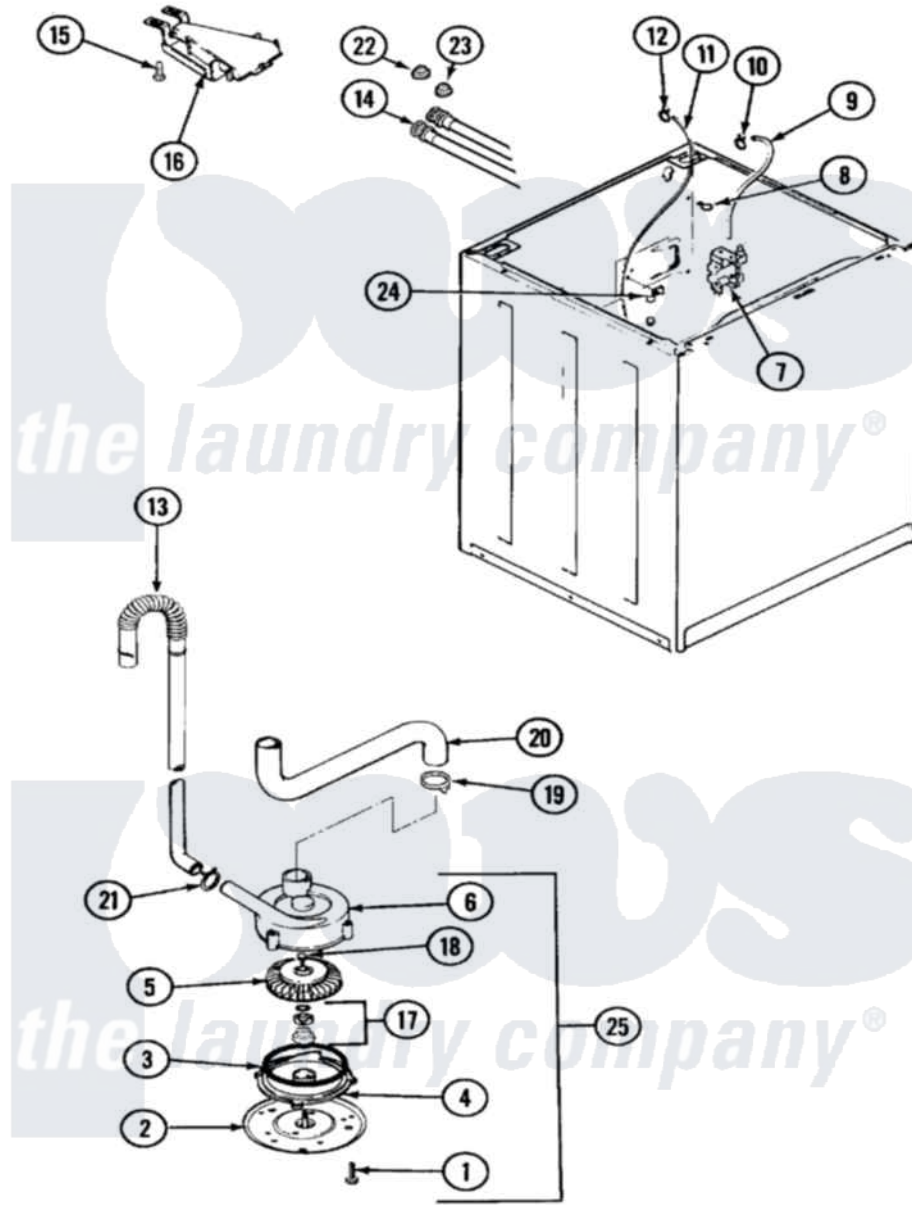

Crosley CW20T5W 03 - MOTOR & PUMP

Crosley [Residential Crosley CW20T5W Washer Parts](#) Parts Diagram 03 - MOTOR & PUMP
 Click on the part number to view part

Item	Original Part Number	Replaced By	Status	Part Description
1	25-7405	3196164		Screw
2	33-6035		Not Available	PLATE & PULLEY ASSY.
3	33-6032			Gasket
4	35-2058			Base, Pump
5	35-2057	35-6465		Pump Assem
6	35-2056		Not Available	HOUSING, PUMP
7	25-7220			Clip, Cabinet Top
"	35-2374	35-2374N		Valve, Water
8	25-7867	596669		Clamp, Manifold
9	35-2378	12002749		Hose, Flume Kit
10	25-7867	596669		Clamp, Manifold
11	35-2321	21001748		Hose, Pressure Switch
"	35-2261		Not Available	PAD, PRESSURE SWITCH HOSE
12	25-7796	596669		Clamp, Manifold
13	33-9537	22003814		Retainer, Drain Hose
"	35-3539	21001872		Hose, Drain

14	33-7891	89503	Hose-Inlet
"	35-0874	76313	Hosefill
15	25-3092	90767	Screw, 8A X 3/8 HeX Washer Head Tapping
16	35-2051	21001760	Flume Assembly / Water Diverter
17	35-0707		Seal, Seat And "O" Ring
18	25-7894	W10001180	Screw
19	25-6068	285655	Clamp, Hose
20	35-3584	21001915	Hose, Tub To Pump
21	25-7080	285655	Clamp, Hose
22	25-7048		Washer
23	33-7313	33-4264N	Strainer And Washer Kit
24	33-6099		Clamp
25	35-2099	35-6465	Pump Assem
"	35-2344		Restrictor, Flow