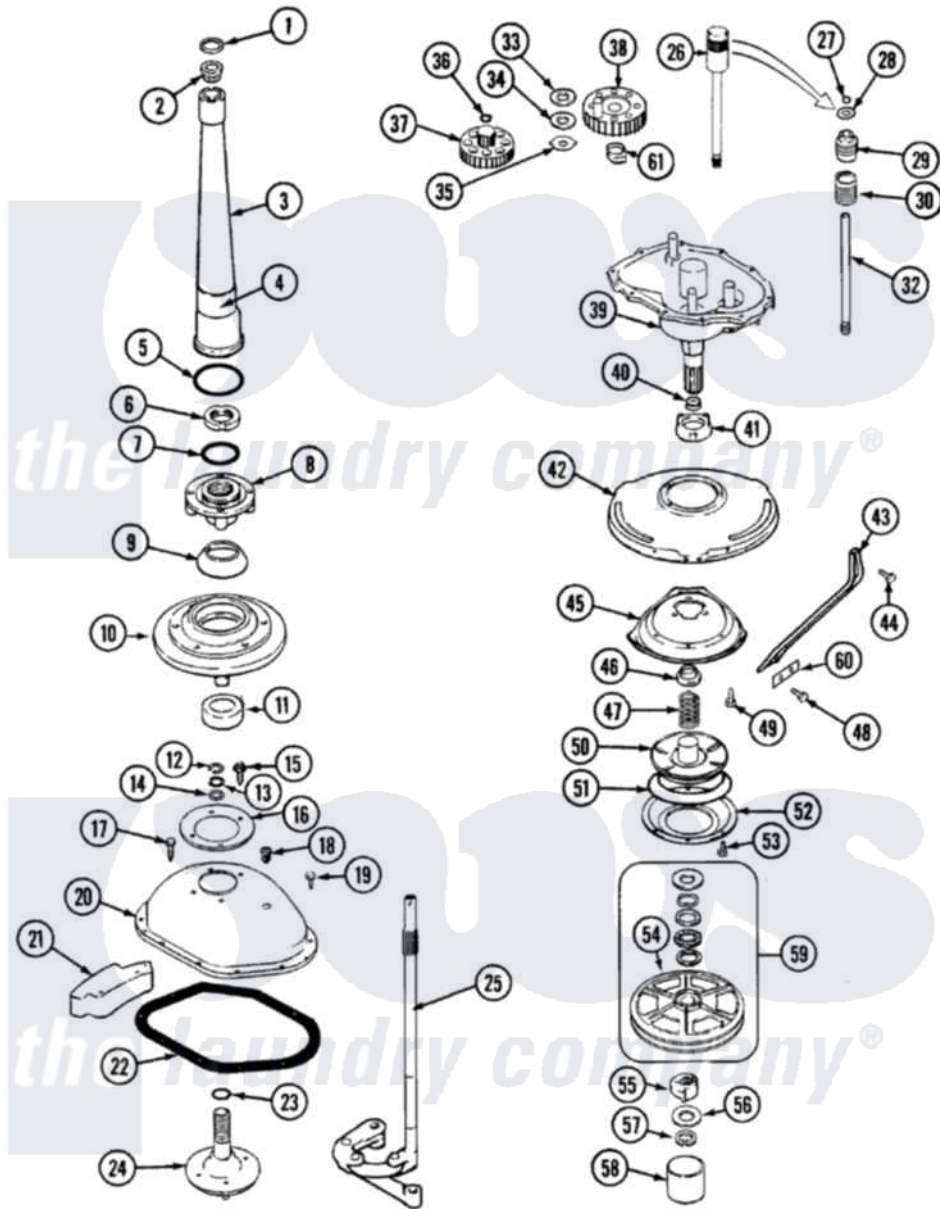

Crosley CW20T5W 05 - TRANSMISSION

Crosley [Residential Crosley CW20T5W Washer Parts](#) Parts Diagram 05 - TRANSMISSION
 Click on the part number to view part

Item	Original Part Number	Replaced By	Status	Part Description
1	25-7941			"O" Ring, Agr Drive Shaft
2	35-2835	21001066		Bearing, Centerpost
3	35-2792	21001401		Center Pos
4	35-2983		Not Available	CENTERPOST ASSY.
"	35-3214	33-6790		Bearing, Agitator
5	35-2906			Seal, Centerpost Bottom
6	35-2791			Nut, Spin Tube
7	25-7938			"O" Ring, Basket Drive Hub
8	35-3647	W10219156		Tub Seal
9	35-2974			Tub Seal/Hub Assembly
10	35-2716	12001561		Bearing And Seal Housing Assembly
11	35-2972	12001561		Bearing And Seal Housing Assembly
"	35-2205			Bearing, Spin
12	25-7949		Not Available	RING, RETAINING (AG. SHAFT)

49	25-7895	21001858		Screw 5/16-18 x 1/2
50	35-2948	35-6714		Brake Roto
51	21001161	21002026		Snubber
"	35-3788	21002026		Snubber
52	35-2018	35-6918		Stator, Brake
53	25-7900	21001065		Screw, No.10-24 x .50 Hxnibhd
54	35-3829	12002213		Thrust Bearing Kit
55	35-2439	12002213		Thrust Bearing Kit
56	35-2082			Washer, 1.25ODX.530IDX.062
"	35-2132			Washer, 1.25ODX.530IDX.032
57	25-7854			Ring, Retaining
58	35-2007			Cap, Dust
59	12500036	12002213		Thrust Bearing Kit
60	35-2025		Not Available	PLATE, REINFORCEMENT
61	35-3384		Not Available	STOP, ANTIBACKUP CAM
"	W10124350		Not Available	NOT REQUIRED PART OR SEE NOTE NOT REQUIRED
"	W10124350		Not Available	NOT REQUIRED PART OR SEE NOTE
NI	21001168	35-6680		Transmission
"	21001091	35-6680		Transmission
"	35-3748	35-6680		Transmission
"	35-3748	35-6680		Transmission