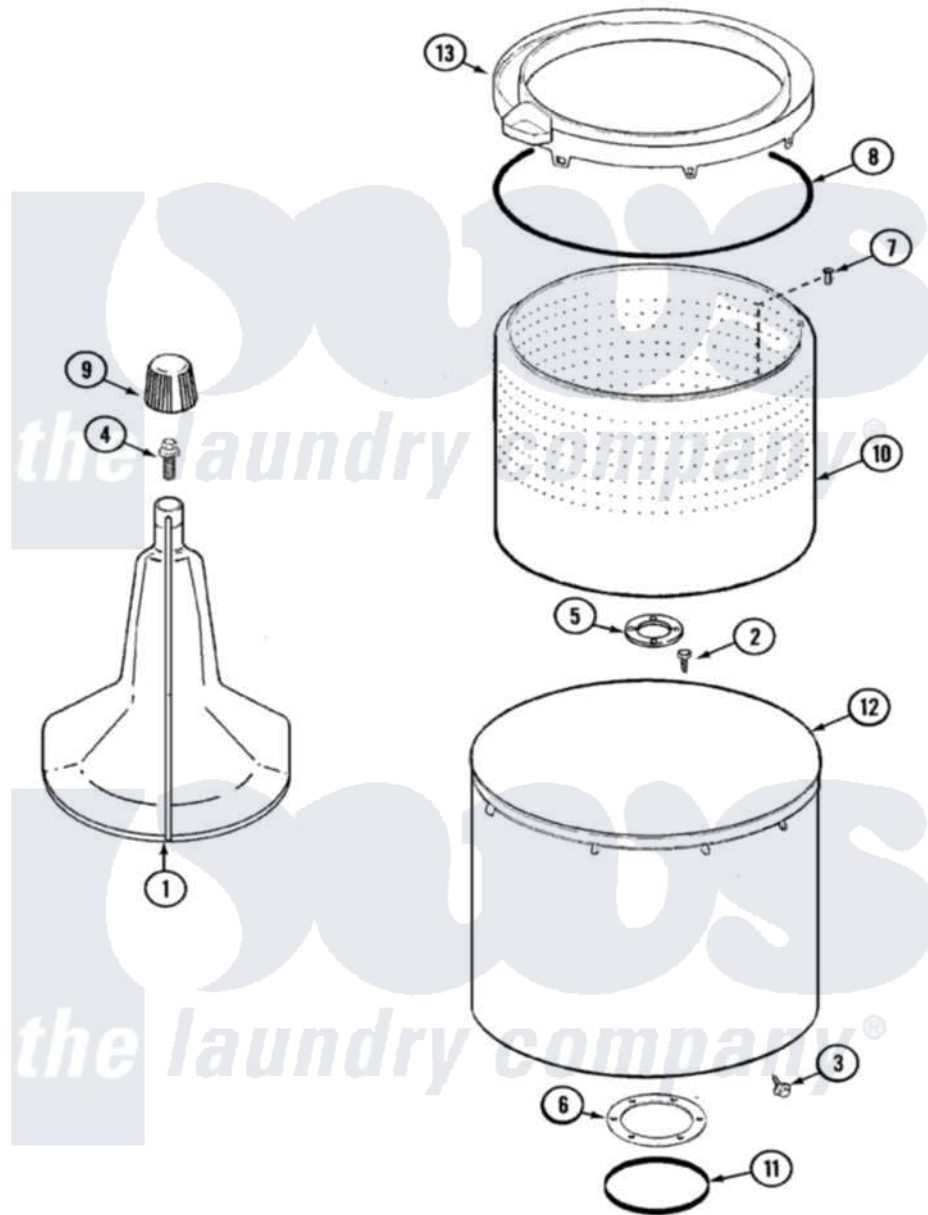

Crosley CW20T5W 06 - TUB

Crosley [Residential Crosley CW20T5W Washer Parts](#) Parts Diagram 06 - TUB
 Click on the part number to view part

| Item | Original Part Number | Replaced By | Status | Part Description |
|------|-------------------------|---------------------------|---------------|------------------------------|
| 1 | 35-3580 | | | Agitator |
| 2 | 25-7947 | 21001063 | | Screw, Shoulder |
| 3 | 25-7953 | 22002933 | | Screw |
| 4 | 25-7948 | W10309247 | | Screw |
| 5 | 35-3685 | | | Gasket, Basket To Centerpost |
| 6 | 35-3686 | | | Gasket, Tub To Housing |
| 7 | 25-7965 | 3400504 | | Screw |
| 8 | 35-2328 | | | Seal, Tub Top |
| 9 | 35-2733 | | | Cap, Agitator |
| 10 | 35-3687 | | Not Available | BASKET, SPIN |
| 11 | 35-2978 | | | Seal, Tub/Housing |
| 12 | 35-3700 | | | Tub Assembly |
| 13 | 35-3578 | | Not Available | TOP, TUB |
| " | 35-2262 | | Not Available | SHIELD, TUB TOP |