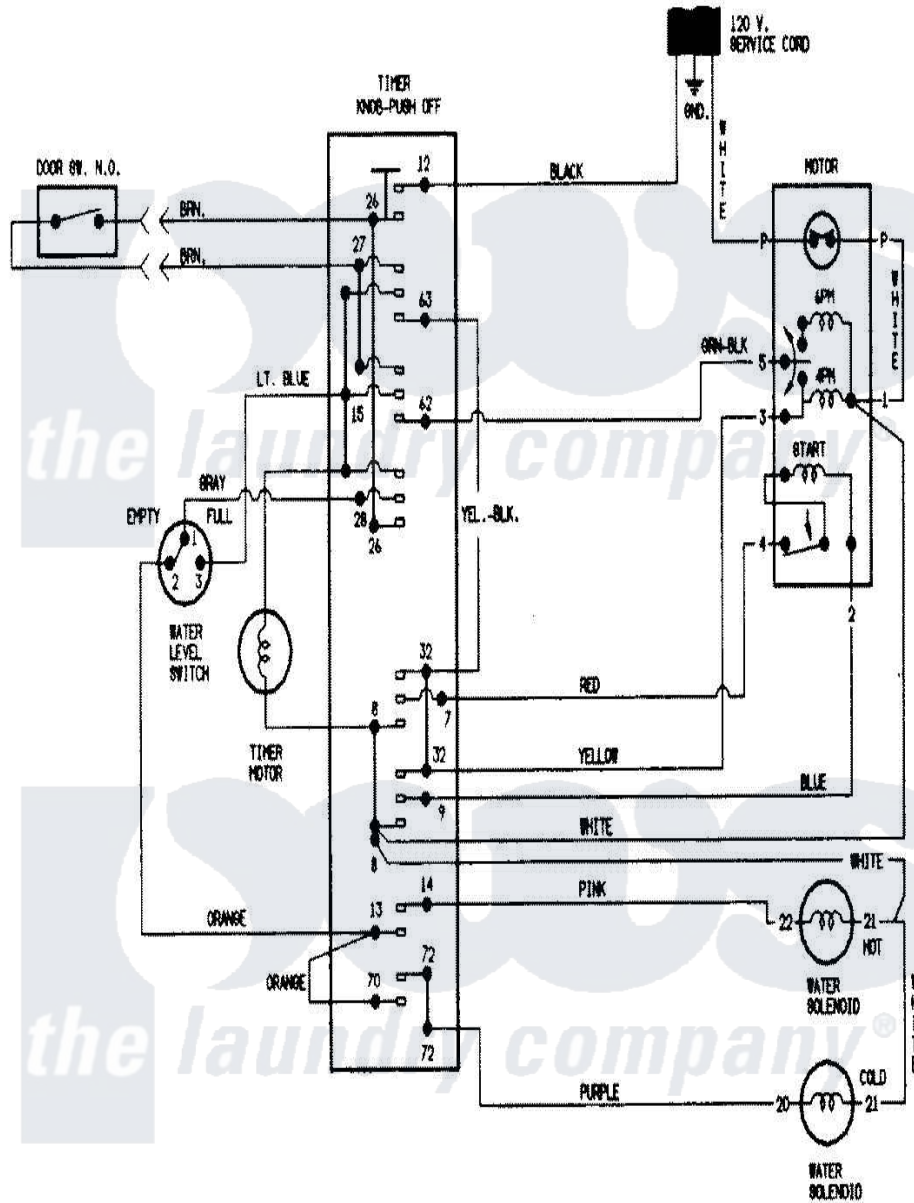

Crosley CW20T5W 07 - WIRING INFORMATION

Crosley Residential Crosley CW20T5W Washer Parts Parts Diagram 07 - WIRING INFORMATION
 Click on the part number to view part

Item	Original Part Number	Replaced By	Status	Part Description
NI	15001240		Not Available	WIRING INFORMATION