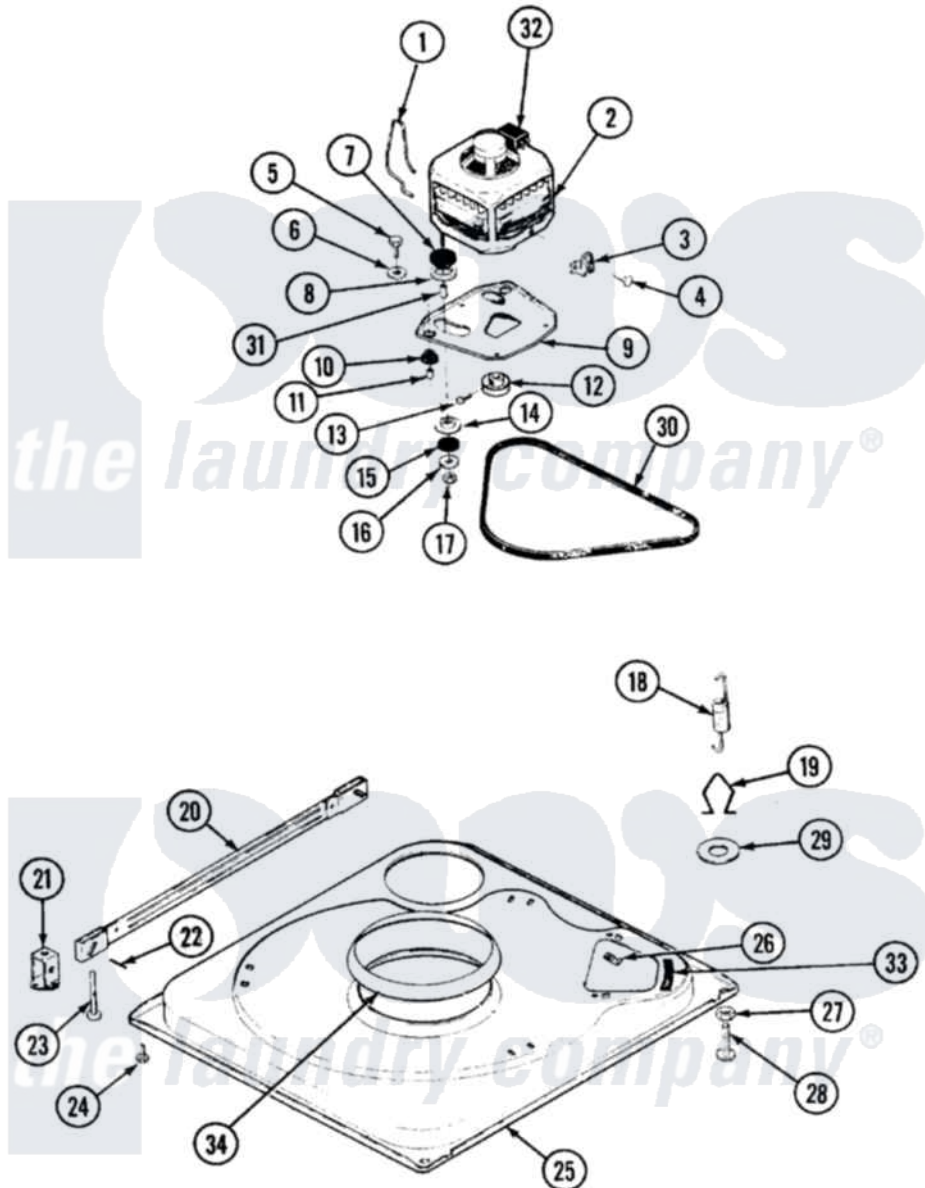

Crosley CW20T6A 01 - BASE

Crosley [Residential Crosley CW20T6A Washer Parts](#) Parts Diagram 01 - BASE
 Click on the part number to view part

Item	Original Part Number	Replaced By	Status	Part Description
1	21001110	22004376		Spring, Motor Pivot
"	21001110	22004376		Spring, Motor Pivot
"	35-0235			Spring, Motor Pivot
"	35-0235			Spring, Motor Pivot
2	LA-2002		Not Available	MOTOR KIT
"	21001112		Not Available	MOTOR & PULLEY/PLATE ASSY.
"	21001170			Motor And Pulley/Plate Assembly
"	LA-2002		Not Available	MOTOR KIT
3	33-9945			Slide, Foot
"	21001109	21001486		Foot Slide, Isolator
"	21001109	21001486		Foot Slide, Isolator
"	33-9945			Slide, Foot
4	W10124350		Not Available	NOT REQUIRED PART OR SEE NOTE SCREW, FOOT SLIDE
"	25-7418	33001178		Back, Tumbler