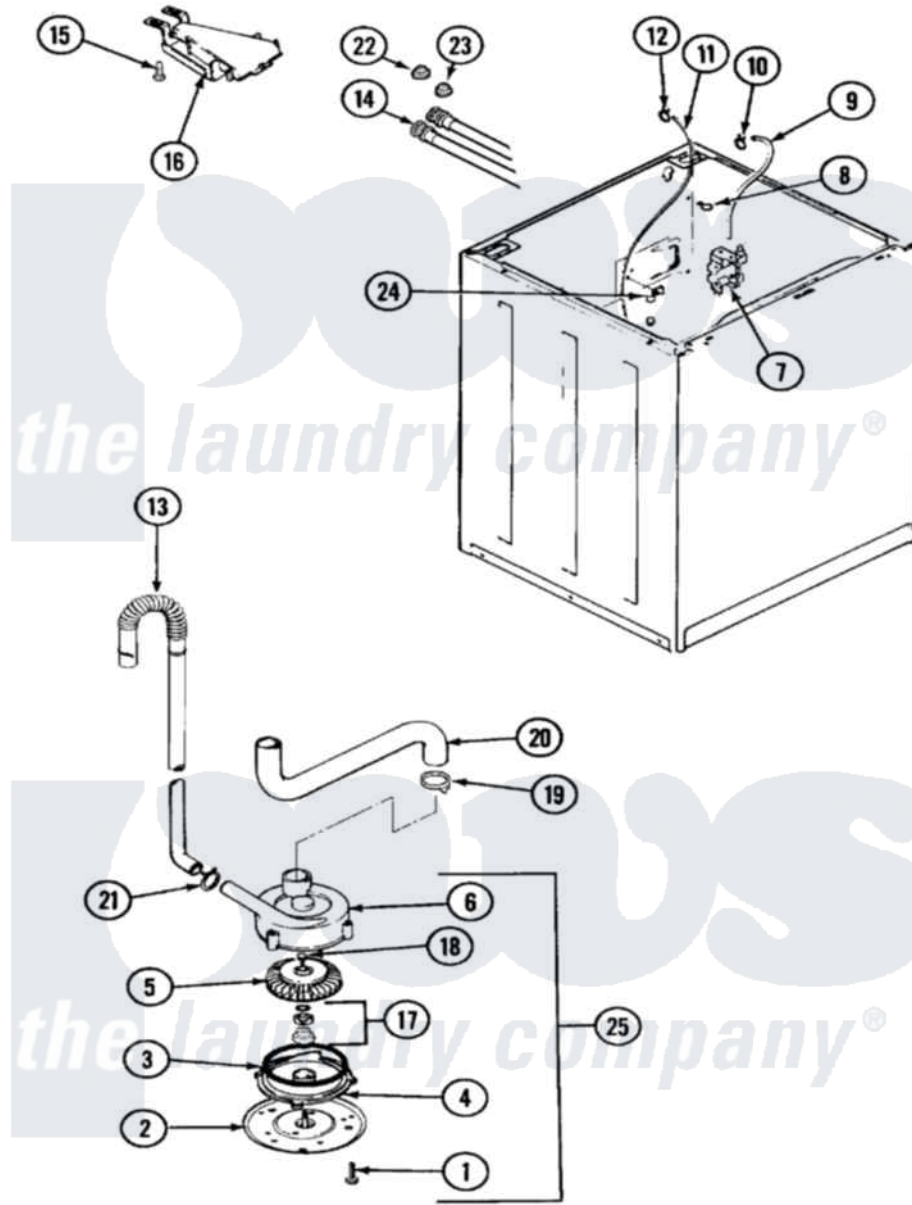

# Crosley CW20T6A 03 - MOTOR & PUMP

Crosley [Residential Crosley CW20T6A Washer Parts](#) Parts Diagram 03 - MOTOR & PUMP  
 Click on the part number to view part

Item	Original Part Number	Replaced By	Status	Part Description
1	25-7405	<a href="#">3196164</a>		Screw
2	33-6035		Not Available	PLATE & PULLEY ASSY.
3	<a href="#">33-6032</a>			Gasket
4	<a href="#">35-2058</a>			Base, Pump
5	35-2057	<a href="#">35-6465</a>		Pump Assem
6	35-2056		Not Available	HOUSING, PUMP
7	<a href="#">25-7220</a>			Clip, Cabinet Top
"	35-2374	<a href="#">35-2374N</a>		Valve, Water
8	25-7867	<a href="#">596669</a>		Clamp, Manifold
9	35-2378	<a href="#">12002749</a>		Hose, Flume Kit
10	25-7867	<a href="#">596669</a>		Clamp, Manifold
11	35-2321	<a href="#">21001748</a>		Hose, Pressure Switch
"	35-2261		Not Available	PAD, PRESSURE SWITCH HOSE
12	25-7796	<a href="#">596669</a>		Clamp, Manifold
13	33-9537	<a href="#">22003814</a>		Retainer, Drain Hose
"	35-3539	<a href="#">21001872</a>		Hose, Drain

14	33-7891	<a href="#">89503</a>	Hose-Inlet
"	35-0874	<a href="#">76313</a>	Hosefill
15	25-3092	<a href="#">90767</a>	Screw, 8A X 3/8 HeX Washer Head Tapping
16	35-2051	<a href="#">21001760</a>	Flume Assembly / Water Diverter
17	<a href="#">35-0707</a>		Seal, Seat And "O" Ring
18	25-7894	<a href="#">W10001180</a>	Screw
19	25-6068	<a href="#">285655</a>	Clamp, Hose
20	35-3584	<a href="#">21001915</a>	Hose, Tub To Pump
21	25-7080	<a href="#">285655</a>	Clamp, Hose
22	<a href="#">25-7048</a>		Washer
23	33-7313	<a href="#">33-4264N</a>	Strainer And Washer Kit
24	<a href="#">33-6099</a>		Clamp
25	35-2099	<a href="#">35-6465</a>	Pump Assem
"	<a href="#">35-2344</a>		Restrictor, Flow