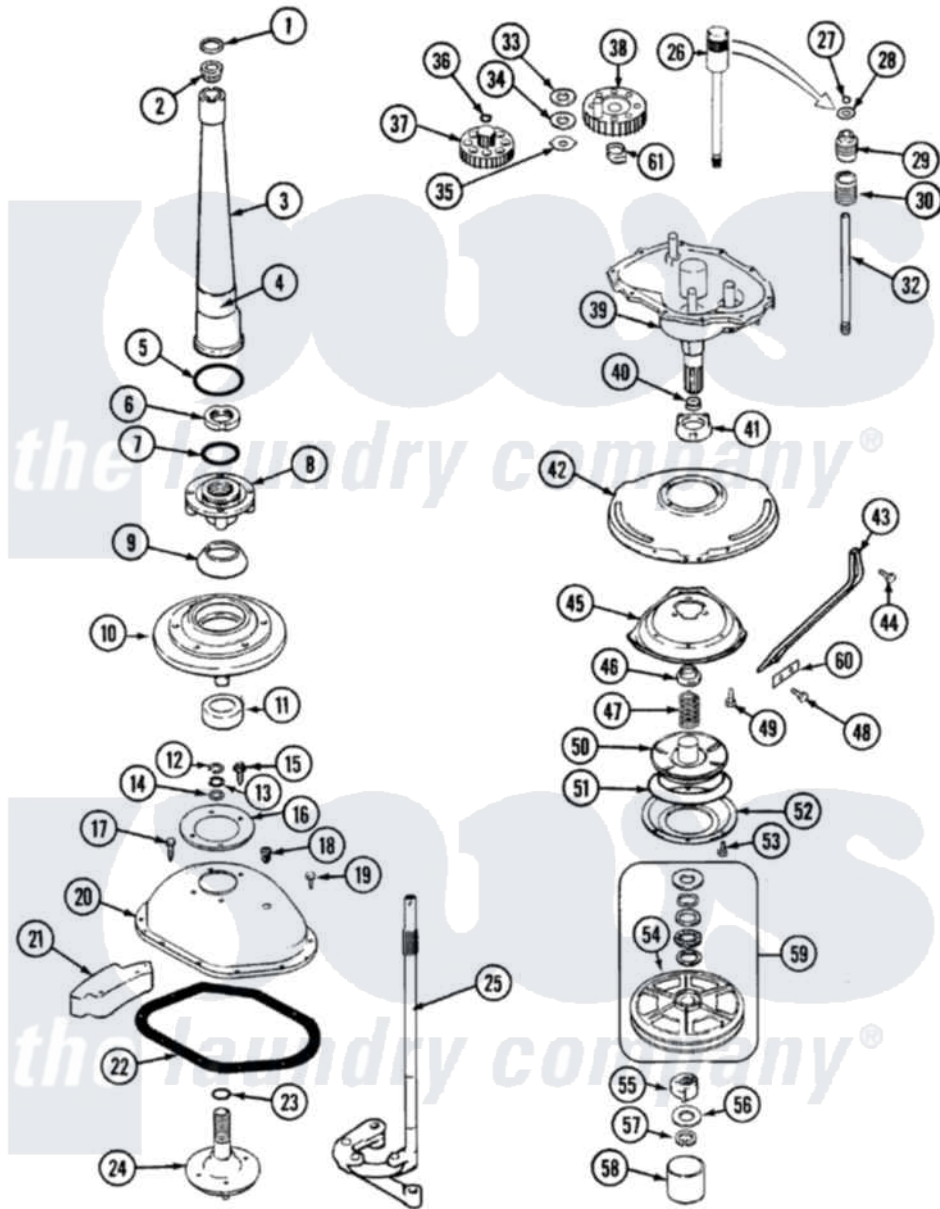

# Crosley CW20T6A 04 - TRANSMISSION

Crosley [Residential Crosley CW20T6A Washer Parts](#) Parts Diagram 04 - TRANSMISSION  
 Click on the part number to view part

Item	Original Part Number	Replaced By	Status	Part Description
1	<a href="#">25-7941</a>			"O" Ring, Agr Drive Shaft
2	35-2835	<a href="#">21001066</a>		Bearing, Centerpost
3	35-2792	<a href="#">21001401</a>		Center Pos
4	35-2983		Not Available	CENTERPOST ASSY.
"	35-3214	<a href="#">33-6790</a>		Bearing, Agitator
5	<a href="#">35-2906</a>			Seal, Centerpost Bottom
6	<a href="#">35-2791</a>			Nut, Spin Tube
7	<a href="#">25-7938</a>			"O" Ring, Basket Drive Hub
8	35-3647	<a href="#">W10219156</a>		Tub Seal
9	<a href="#">35-2974</a>			Tub Seal/Hub Assembly
10	35-2716	<a href="#">12001561</a>		Bearing And Seal Housing Assembly
11	35-2972	<a href="#">12001561</a>		Bearing And Seal Housing Assembly
"	<a href="#">35-2205</a>			Bearing, Spin
12	25-7949		Not Available	RING, RETAINING (AG. SHAFT)