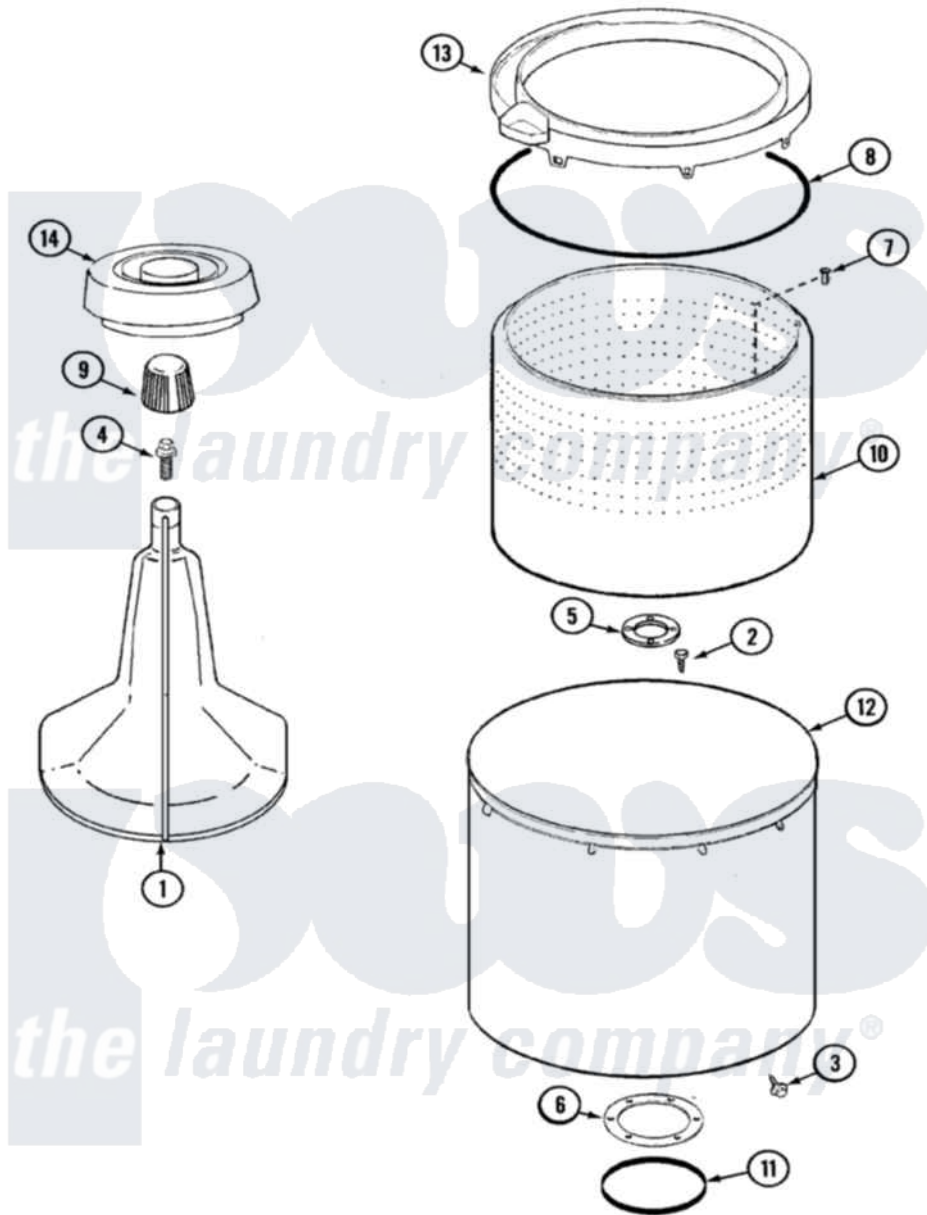

# Crosley CW20T6A 05 - TUB

Crosley [Residential Crosley CW20T6A Washer Parts](#) Parts Diagram 05 - TUB  
 Click on the part number to view part

Item	Original Part Number	Replaced By	Status	Part Description
1	<a href="#">35-3580</a>			Agitator
2	25-7947	<a href="#">21001063</a>		Screw, Shoulder
3	25-7953	<a href="#">22002933</a>		Screw
4	25-7948	<a href="#">W10309247</a>		Screw
5	<a href="#">35-3685</a>			Gasket, Basket To Centerpost
6	<a href="#">35-3686</a>			Gasket, Tub To Housing
7	25-7965	<a href="#">3400504</a>		Screw
8	<a href="#">35-2328</a>			Seal, Tub Top
9	<a href="#">35-2733</a>			Cap, Agitator
10	35-3687		Not Available	BASKET, SPIN
11	<a href="#">35-2978</a>			Seal, Tub/Housing
12	<a href="#">35-3700</a>			Tub Assembly
13	35-3578		Not Available	TOP, TUB
"	35-2262		Not Available	SHIELD, TUB TOP
14	<a href="#">35-2550</a>			Dispenser, Rinse