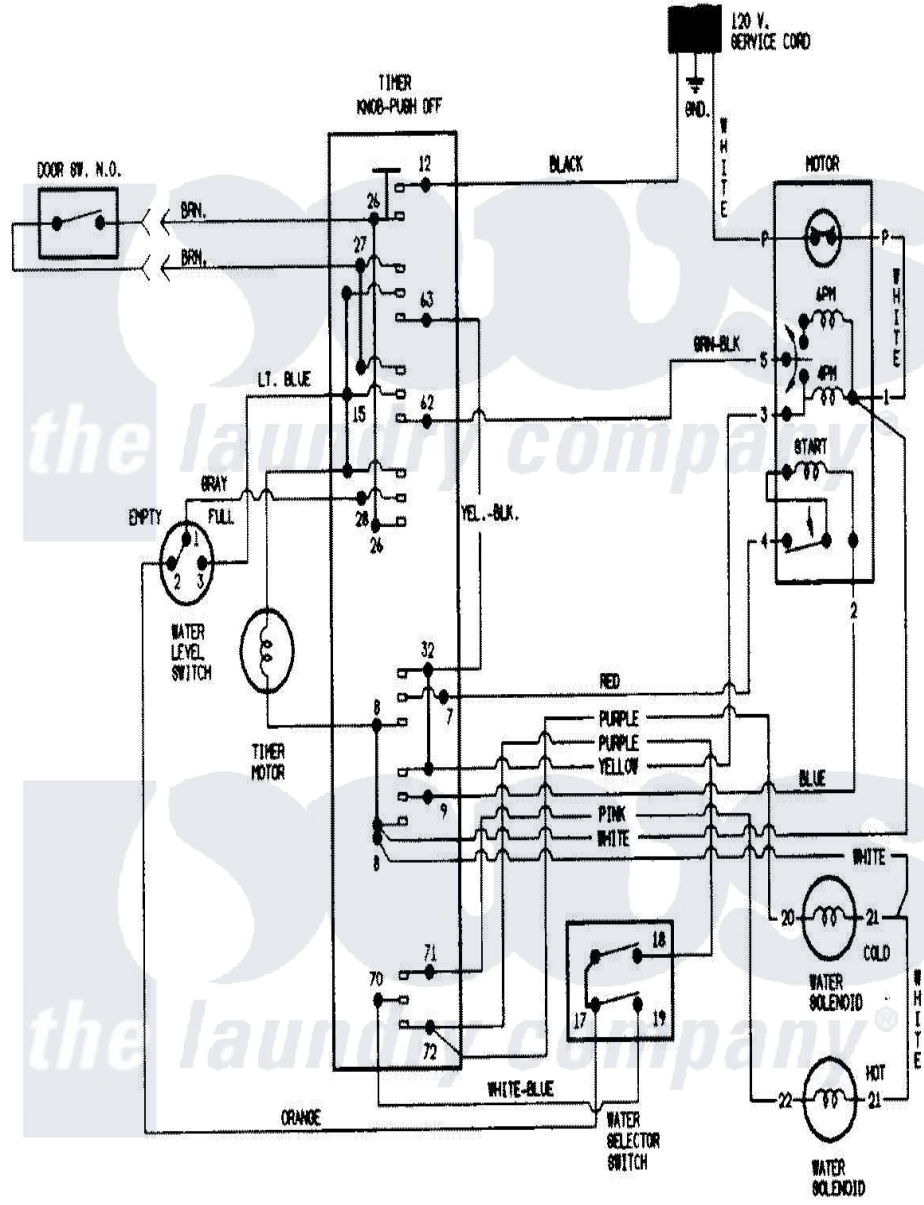

# Crosley CW20T6A 06 - WIRING INFORMATION

Crosley [Residential Crosley CW20T6A Washer Parts](#) Parts Diagram 06 - WIRING INFORMATION  
 Click on the part number to view part

Item	Original Part Number	Replaced By	Status	Part Description
NI	15001243		Not Available	WIRING INFORMATION