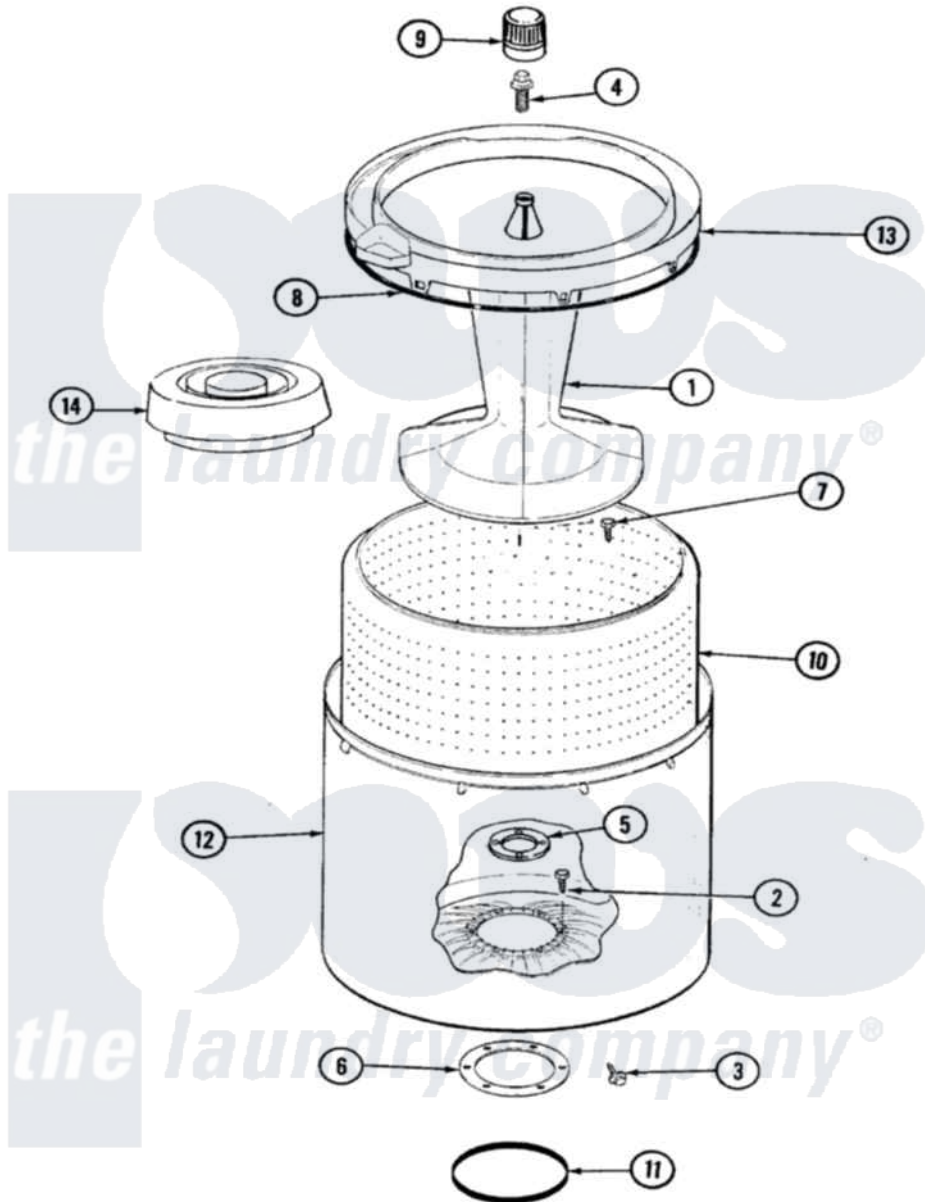

Crosley CW20T6AC 05 - TUB

Crosley [Residential Crosley CW20T6AC Washer Parts](#) Parts Diagram 05 - TUB
 Click on the part number to view part

Item	Original Part Number	Replaced By	Status	Part Description
1	35-3580			Agitator
2	25-7947	21001063		Screw, Shoulder
3	25-7953	22002933		Screw
4	25-7948	W10309247		Screw
5	35-3685			Gasket, Basket To Centerpost
6	35-3686			Gasket, Tub To Housing
7	25-7965	3400504		Screw
8	35-2328			Seal, Tub Top
9	35-2733			Cap, Agitator
10	35-3687		Not Available	BASKET, SPIN
11	35-2978			Seal, Tub/Housing
12	35-3700			Tub Assembly
13	35-3578		Not Available	TOP, TUB
"	35-2262		Not Available	SHIELD, TUB TOP
14	35-2550			Dispenser, Rinse