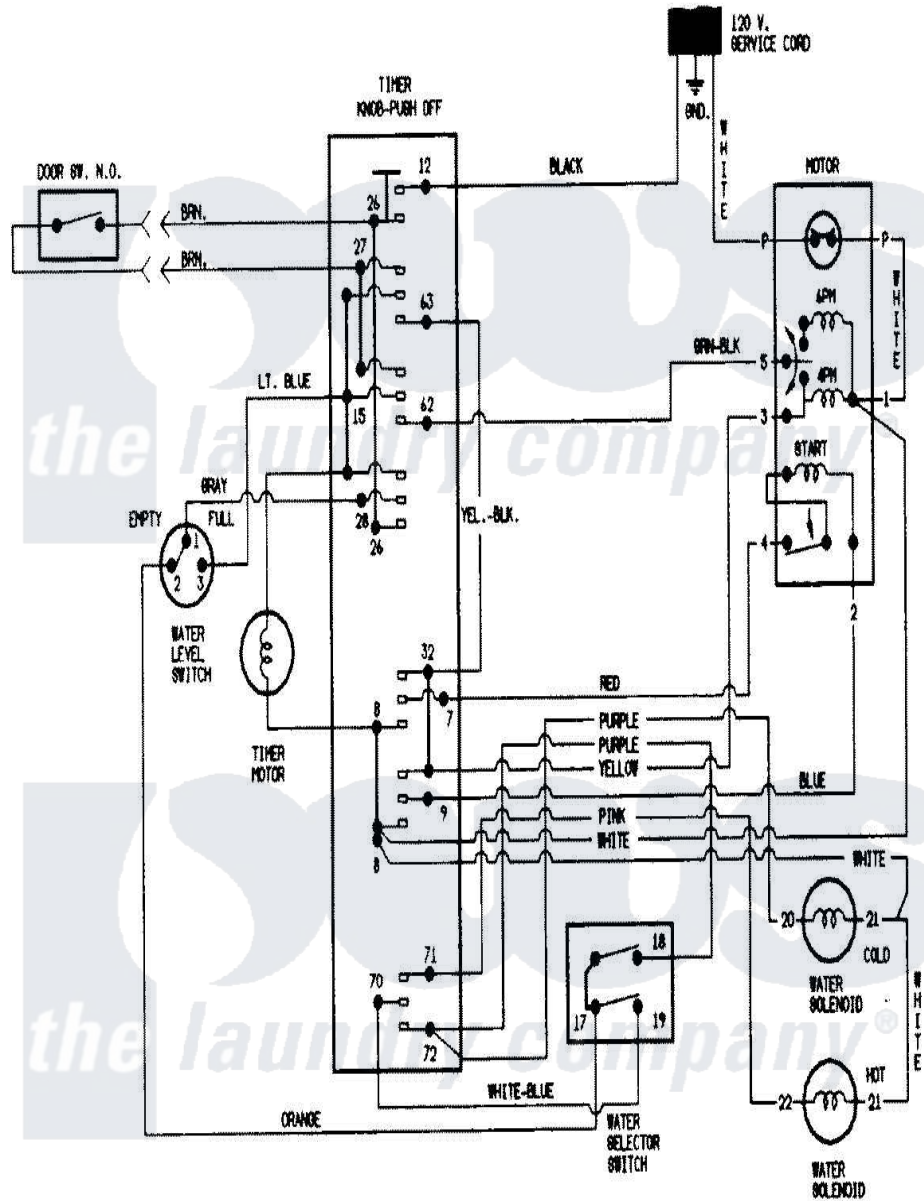

Crosley CW20T6AC 06 - WIRING INFORMATION

Crosley [Residential Crosley CW20T6AC Washer Parts](#) Parts Diagram 06 - WIRING INFORMATION
 Click on the part number to view part

Item	Original Part Number	Replaced By	Status	Part Description
NI	15001243		Not Available	WIRING INFORMATION