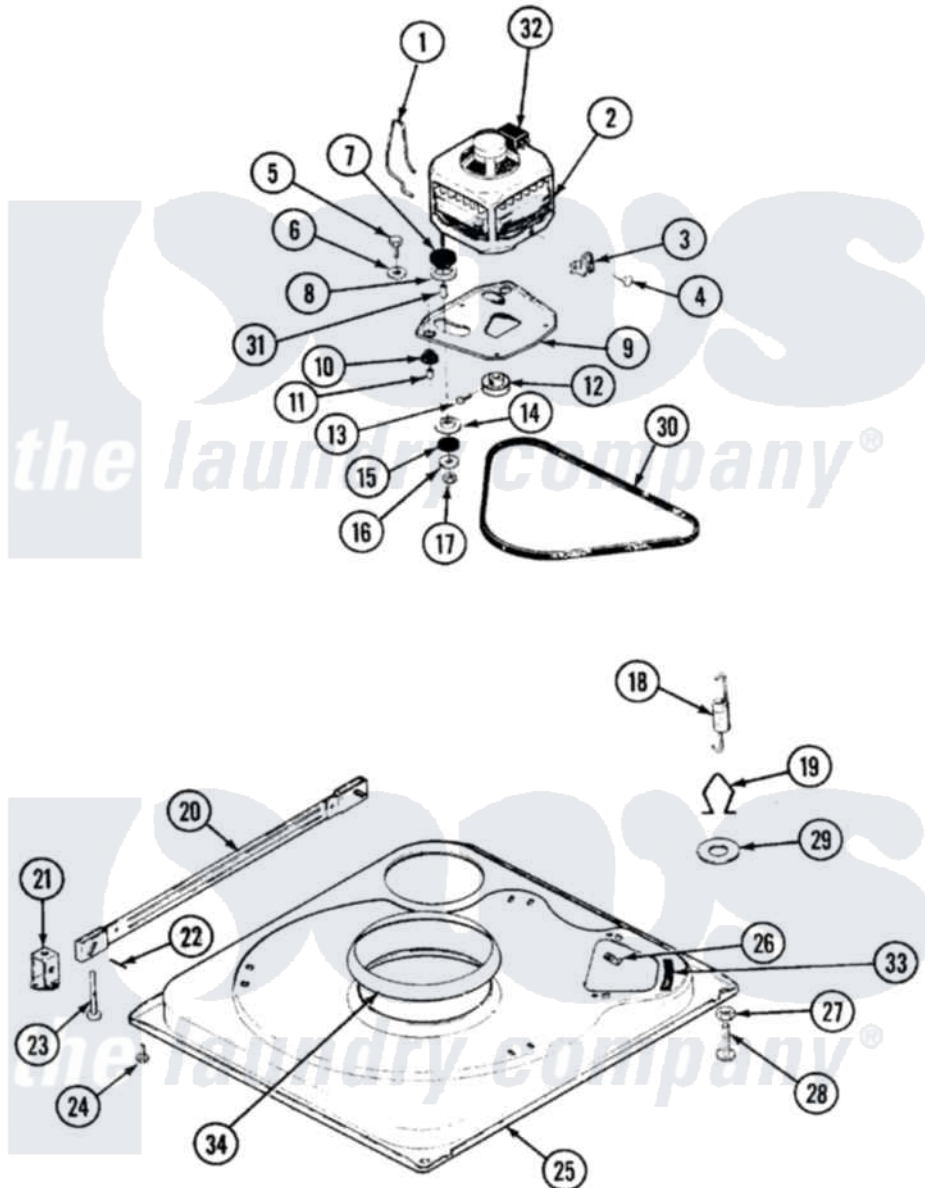

Crosley CW20T6W 01 - BASE

Crosley [Residential Crosley CW20T6W Washer Parts](#) Parts Diagram 01 - BASE
 Click on the part number to view part

Item	Original Part Number	Replaced By	Status	Part Description
1	21001110	22004376		Spring, Motor Pivot
"	21001110	22004376		Spring, Motor Pivot
"	35-0235			Spring, Motor Pivot
"	35-0235			Spring, Motor Pivot
2	LA-2002		Not Available	MOTOR KIT
"	21001112		Not Available	MOTOR & PULLEY/PLATE ASSY.
"	21001170			Motor And Pulley/Plate Assembly
"	LA-2002		Not Available	MOTOR KIT
3	33-9945			Slide, Foot
"	21001109	21001486		Foot Slide, Isolator
"	21001109	21001486		Foot Slide, Isolator
"	33-9945			Slide, Foot
4	W10124350		Not Available	NOT REQUIRED PART OR SEE NOTE SCREW, FOOT SLIDE
"	25-7418	33001178		Back, Tumbler