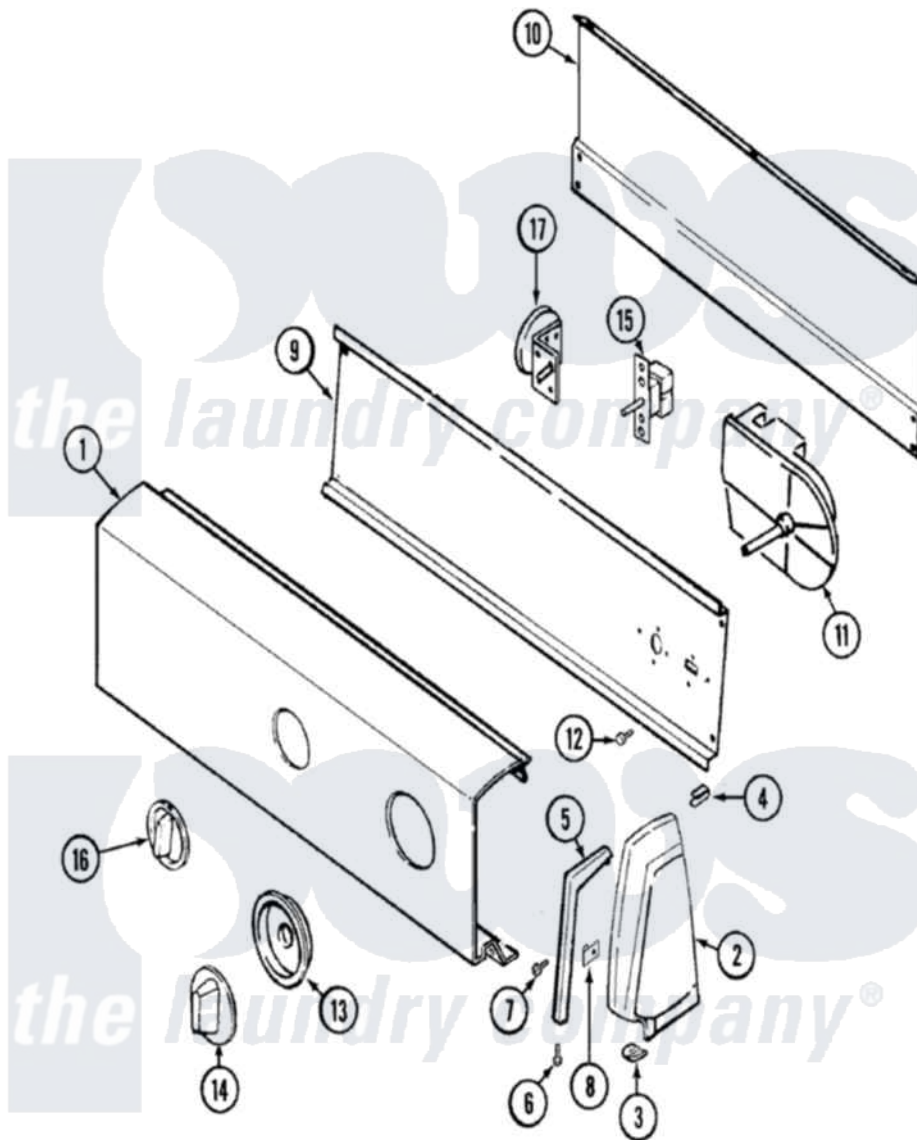

Crosley CW20T6W 02 - CONTROL PANEL

Crosley [Residential Crosley CW20T6W Washer Parts](#) Parts Diagram 02 - CONTROL PANEL
 Click on the part number to view part

Item	Original Part Number	Replaced By	Status	Part Description
1	25-7702			Speedclip, End Cap To Control Panel
"	25-7793			Screw
"	35-3929		Not Available	PANEL, CONTROL
2	35-2487	21001451		Cap- End
"	35-2488	21001452		Cap- End
3	25-7851			Speedclip, End Cap To Top
"	25-7697	25-2219		Screw
4	25-7435	33002917		Screw, No.10-16
"	25-7852			Speedclip, Rr Shld To End Cap
5	53-0277		Not Available	TRIM, END CAP (RT)
"	53-0278		Not Available	TRIM, END CAP (LT)
6	25-7760			Screw
7	25-3092	90767		Screw, 8A X 3/8 HeX Washer Head Tapping
8	25-7702			Speedclip, End Cap To Control Panel

9	31001128		Not Available	SHIELD, CONTROL
"	31001146	31001193		Pad, Shield
"	53-2504	31001193		Pad, Shield
"	53-1676			Shield, Control
10	25-3457			Screw, Sems
"	25-3092	90767		Screw, 8A X 3/8 HeX Washer Head Tapping
"	25-7853	25-7933		Ring, Retaining
"	35-2688	21001460		Shield, Rear
11	35-3840			Timer
12	31001029	3400094		Screw, 10-32 X 3/8
13	35-4197	12500058		Knob Ski
14	35-4195	12500058		Knob Ski
15	35-0124		Not Available	SWITCH, WATER TEMPERATURE
"	25-3092	90767		Screw, 8A X 3/8 HeX Washer Head Tapping
"	21001139			Switch, Water Temp. 3 Position
16	35-3974	22001267		Knob, Selector Switch
17	35-3691	21001554		Switch, Water Level
"	25-3092	90767		Screw, 8A X 3/8 HeX Washer Head Tapping
NI	35-3945		Not Available	MANUAL, USE & CARE
"	21001033		Not Available	MANUAL, USE & CARE
"	16002080		Not Available	GUIDE, QUICK REF - CROSLEY