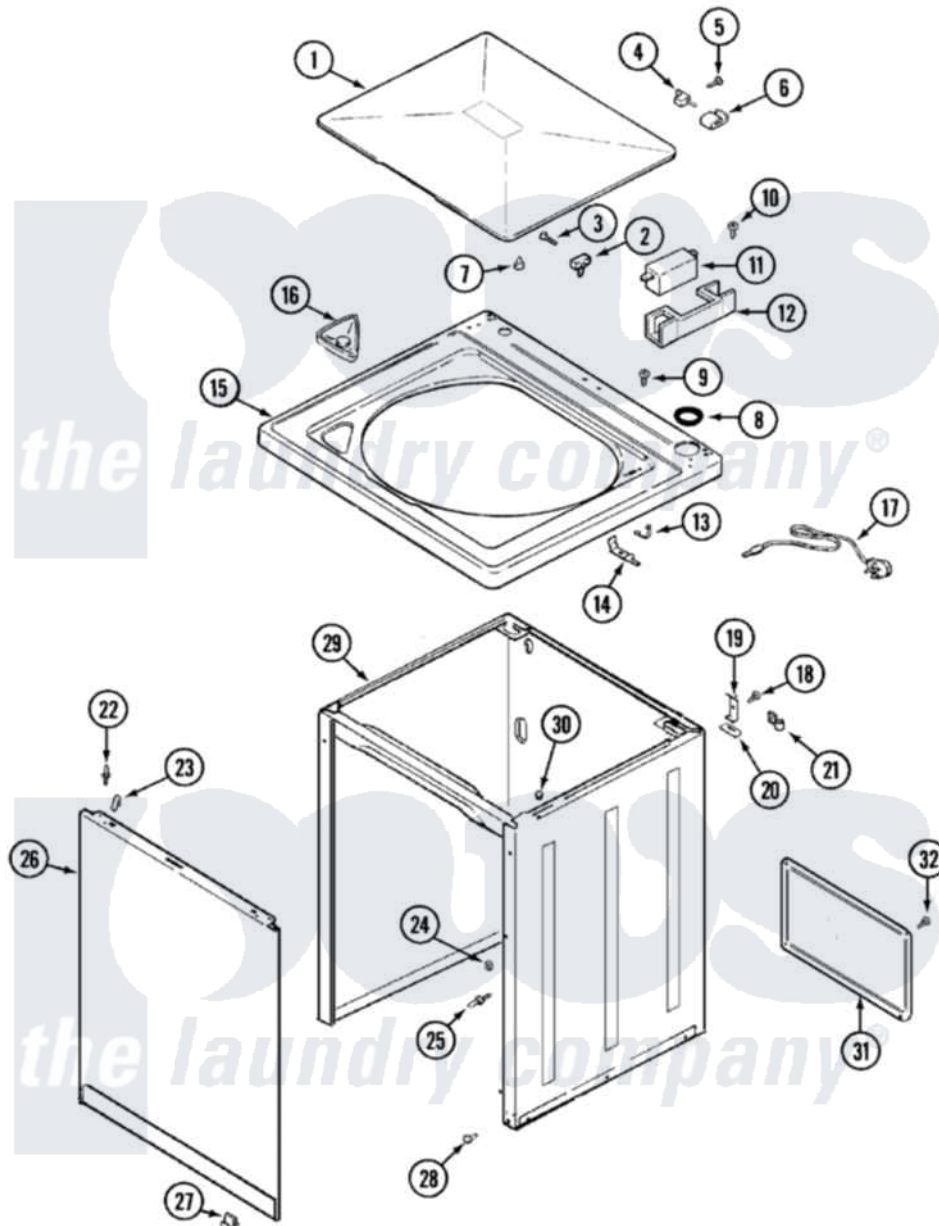

Crosley CW20T6W 04 - TOP ASSEMBLY

Crosley [Residential Crosley CW20T6W Washer Parts](#) Parts Diagram 04 - TOP ASSEMBLY
 Click on the part number to view part

Item	Original Part Number	Replaced By	Status	Part Description
1	35-2026			Lid
2	25-7436			Nylite Washer
"	43-0057			Actuator, Door Switch
3	25-7438			Screw
4	35-2045			Pin, Hinge
5	25-7893			Screw
6	35-2044			Hinge, Lid
7	35-0581			Bumper, Door
8	35-2063			Bushing, Insulator
9	25-7463	7101P012-60		Screw
10	25-7437	40040701		Screw, Tapping No.6b-20
"	21001136	3400872		Screw, 8-18 X 3/8
11	21001137	12001187		Kit, Lid Switch Assembly
"	35-2904		Not Available	PAD, LID SWITCH
"	21001148	12001187		Kit, Lid Switch Assembly
"	35-3382	12001187		Kit, Lid Switch Assembly

12	35-2795	12001187	Kit, Lid Switch Assembly
"	21001135		Housing, Lid Switch
13	25-7878		Clip
14	35-3076	12001187	Kit, Lid Switch Assembly
"	21001134		Lever, Lid Switch
15	35-2739		Top, Cabinet
16	35-2731	21001167	Dispenser, Bleach
"	21001167		Dispenser, Bleach
17	35-0680	Not Available	CORD, POWER
18	25-7732	681414	Screw, 10AB X 1/2
19	35-2846		Hinge, Cabinet Top
20	35-4128		Pad, Hinge
21	25-7796	596669	Clamp, Manifold
22	53-0643		Pin, Locator
"	35-4129		Bumper, Cabinet
23	25-7220		Clip, Cabinet Top
24	25-0224	3400029	Nut, Adapter Plate
"	53-0200		Sleeve, Locator Pin
25	53-0643		Pin, Locator
26	35-2084		Panel, Front
27	53-0120		Clip, Front Panel
28	33-2653		Bumper, Cabinet
29	35-2106	21001871	Cabinet
30	33-2653		Bumper, Cabinet
31	35-2108	21001871	Cabinet
32	25-7733	681414	Screw, 10AB X 1/2