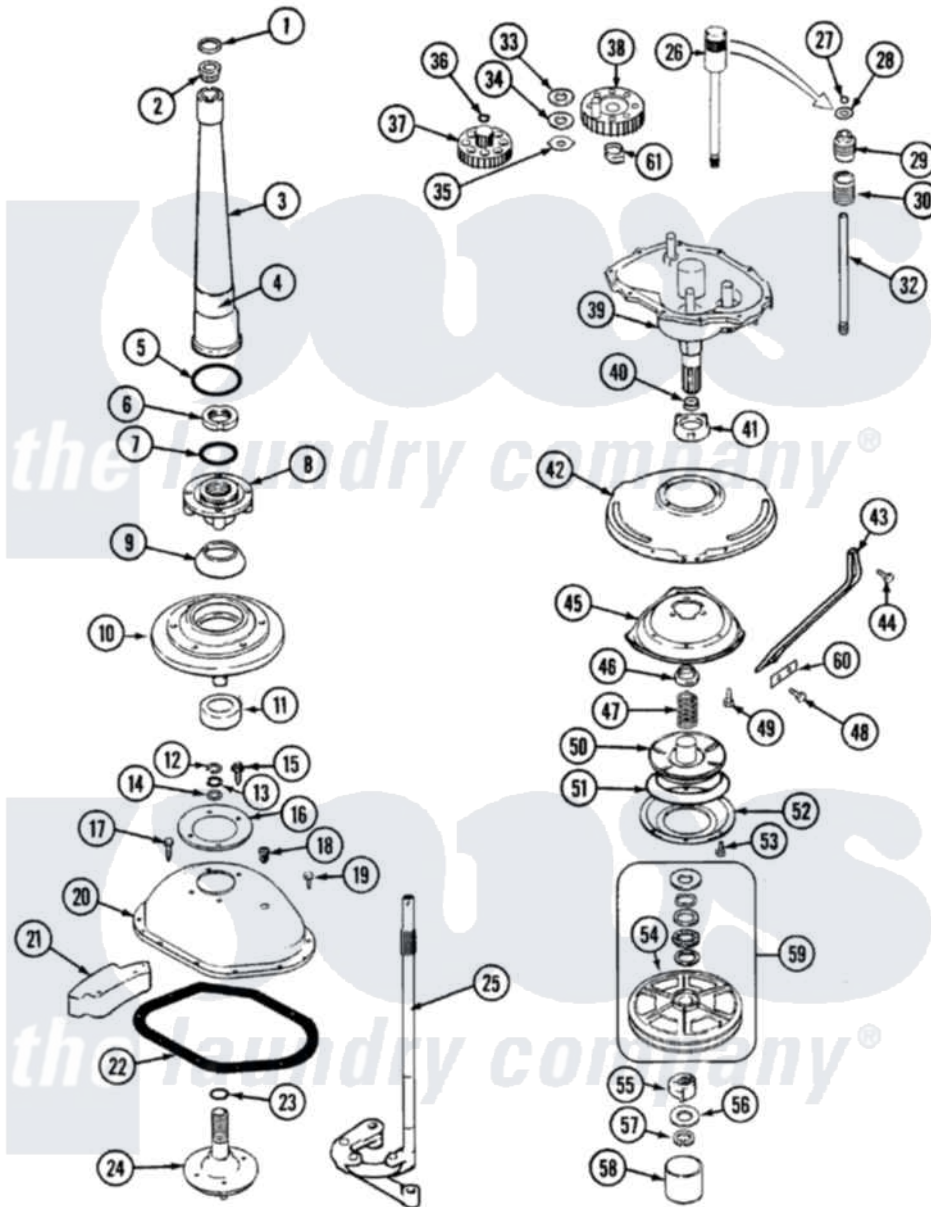

Crosley CW20T6W 05 - TRANSMISSION

Crosley [Residential Crosley CW20T6W Washer Parts](#) Parts Diagram 05 - TRANSMISSION
 Click on the part number to view part

Item	Original Part Number	Replaced By	Status	Part Description
1	25-7941			"O" Ring, Agr Drive Shaft
2	35-2835	21001066		Bearing, Centerpost
3	35-2792	21001401		Center Pos
4	35-2983		Not Available	CENTERPOST ASSY.
"	35-3214	33-6790		Bearing, Agitator
5	35-2906			Seal, Centerpost Bottom
6	35-2791			Nut, Spin Tube
7	25-7938			"O" Ring, Basket Drive Hub
8	35-3647	W10219156		Tub Seal
9	35-2974			Tub Seal/Hub Assembly
10	35-2716	12001561		Bearing And Seal Housing Assembly
11	35-2972	12001561		Bearing And Seal Housing Assembly
"	35-2205			Bearing, Spin
12	25-7949		Not Available	RING, RETAINING (AG. SHAFT)

49	25-7895	21001858		Screw 5/16-18 x 1/2
50	35-2948	35-6714		Brake Roto
51	21001161	21002026		Snubber
"	35-3788	21002026		Snubber
52	35-2018	35-6918		Stator, Brake
53	25-7900	21001065		Screw, No.10-24 x .50 Hxnibhd
54	35-3829	12002213		Thrust Bearing Kit
55	35-2439	12002213		Thrust Bearing Kit
56	35-2082			Washer, 1.25ODX.530IDX.062
"	35-2132			Washer, 1.25ODX.530IDX.032
57	25-7854			Ring, Retaining
58	35-2007			Cap, Dust
59	12500036	12002213		Thrust Bearing Kit
60	35-2025		Not Available	PLATE, REINFORCEMENT
61	35-3384		Not Available	STOP, ANTIBACKUP CAM
"	W10124350		Not Available	NOT REQUIRED PART OR SEE NOTE NOT REQUIRED
"	W10124350		Not Available	NOT REQUIRED PART OR SEE NOTE
NI	21001168	35-6680		Transmission
"	21001091	35-6680		Transmission
"	35-3748	35-6680		Transmission
"	35-3748	35-6680		Transmission