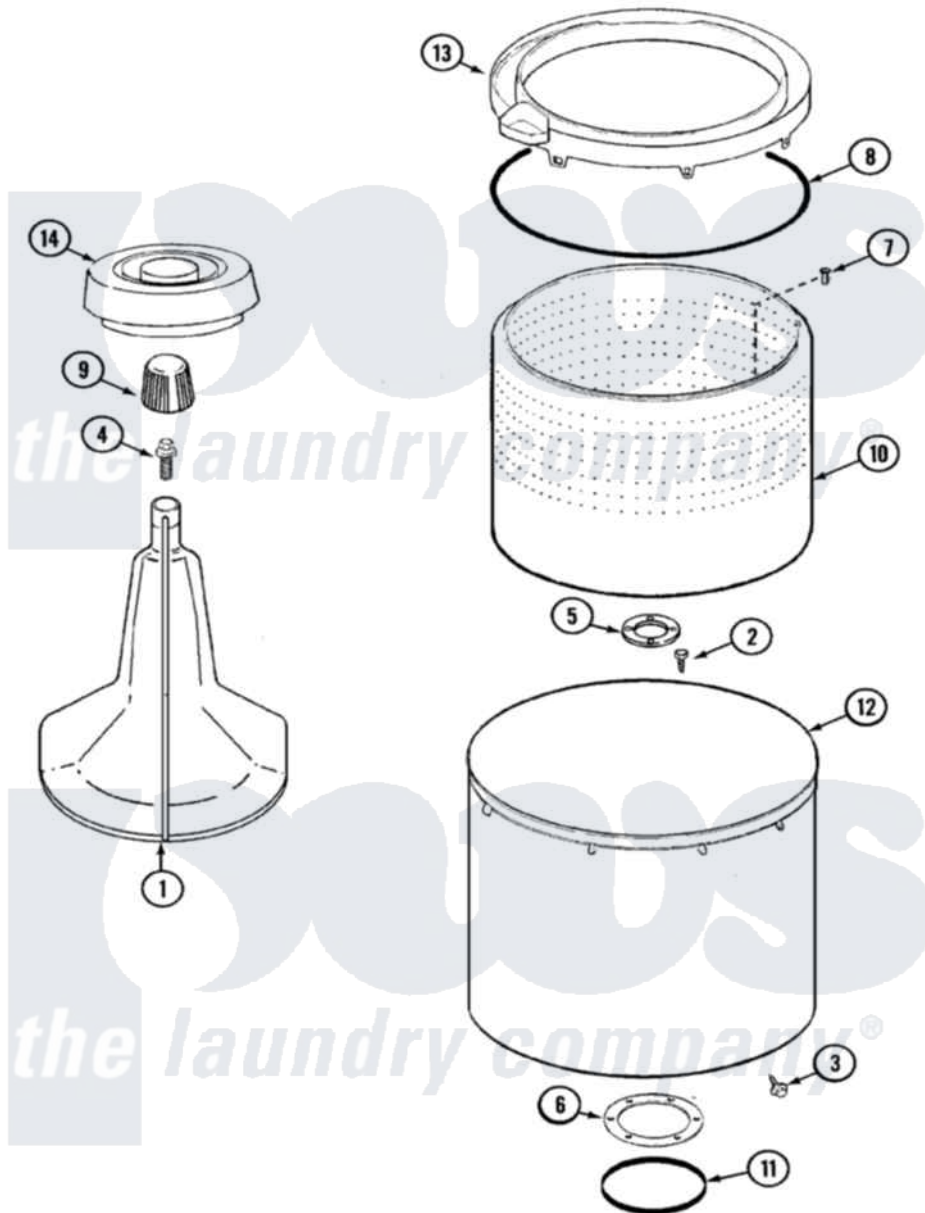

Crosley CW20T6W 06 - TUB

Crosley [Residential Crosley CW20T6W Washer Parts](#) Parts Diagram 06 - TUB
 Click on the part number to view part

Item	Original Part Number	Replaced By	Status	Part Description
1	35-3580			Agitator
2	25-7947	21001063		Screw, Shoulder
3	25-7953	22002933		Screw
4	25-7948	W10309247		Screw
5	35-3685			Gasket, Basket To Centerpost
6	35-3686			Gasket, Tub To Housing
7	25-7965	3400504		Screw
8	35-2328			Seal, Tub Top
9	35-2733			Cap, Agitator
10	35-3687		Not Available	BASKET, SPIN
11	35-2978			Seal, Tub/Housing
12	35-3700			Tub Assembly
13	35-3578		Not Available	TOP, TUB
"	35-2262		Not Available	SHIELD, TUB TOP
14	35-2550			Dispenser, Rinse