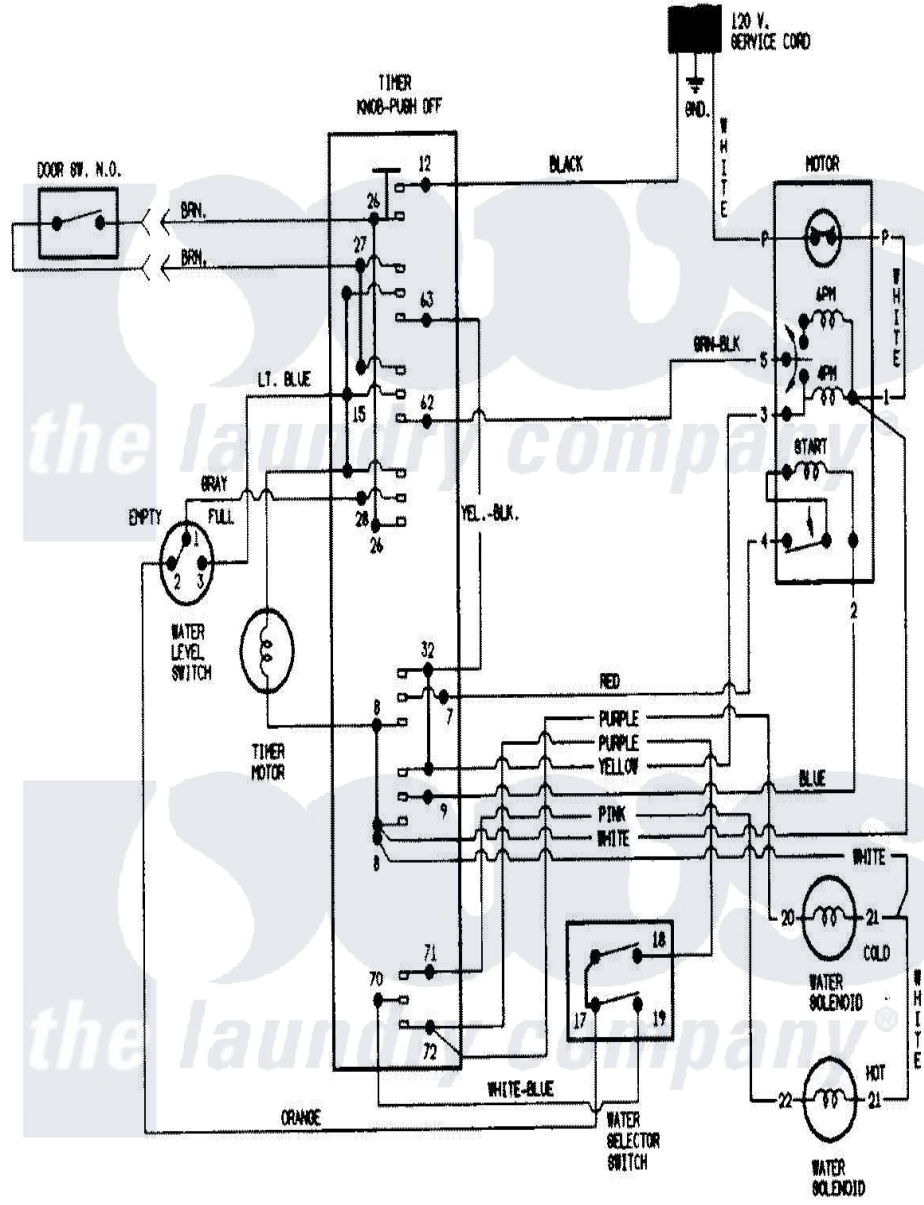

# Crosley CW20T6W 07 - WIRING INFORMATION

Crosley Residential Crosley CW20T6W Washer Parts Parts Diagram 07 - WIRING INFORMATION  
 Click on the part number to view part

Item	Original Part Number	Replaced By	Status	Part Description
NI	15001243		Not Available	WIRING INFORMATION