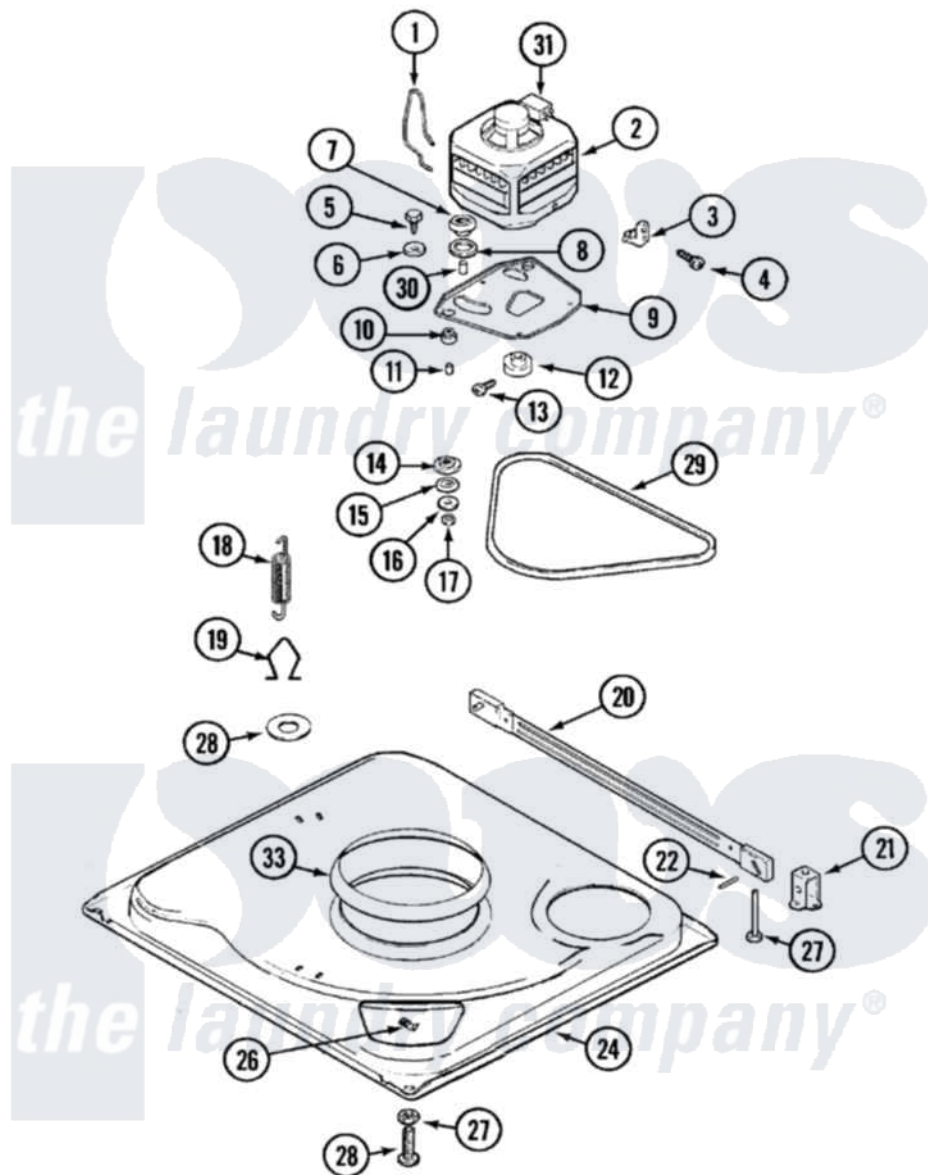

# Crosley CW20T6WC 01 - BASE

Crosley [Residential Crosley CW20T6WC Washer Parts](#) Parts Diagram 01 - BASE  
 Click on the part number to view part

Item	Original Part Number	Replaced By	Status	Part Description
1	<a href="#">35-0235</a>			Spring, Motor Pivot
2	LA-2002		Not Available	MOTOR KIT
"	35-2030		Not Available	MOTOR
3	<a href="#">33-9945</a>			Slide, Foot
4	25-7418	<a href="#">33001178</a>		Back, Tumbler
5	25-7833	<a href="#">21001977</a>		Screw
6	<a href="#">25-7834</a>			Washer, Motor/Base Screw
7	<a href="#">33-9946</a>			Isolator, Motor
8	<a href="#">35-3570</a>			Washer, Motor Pivot
9	35-2810	<a href="#">21001783</a>		Plate And Screw Assembly
10	<a href="#">35-3646</a>			Isolator, Motor Plate
11	<a href="#">25-7831</a>			Spacer, Mounting
12	35-2124	<a href="#">W10143344</a>		Pulley
13	<a href="#">25-7117</a>			Set Screw
14	33-9943	<a href="#">35-3571</a>		Slide, Motor Pivot
15	<a href="#">33-9967</a>			Washer, Motor Isolator

16	<a href="#">25-7047</a>		Washer, Flat
17	25-7325	<a href="#">Y707702</a>	Locknut
18	<a href="#">35-3658</a>		Spring, Suspension
19	35-2976	Not Available	HOOK, SUSPENSION SPRING
20	35-2049	<a href="#">21001881</a>	Bar, Stabilizer
21	<a href="#">35-2046</a>		Bracket, Stabilizer
22	<a href="#">35-2052</a>		Pin, Stabilizer
NI	35-3020	<a href="#">22004469</a>	Leg And Foot Self Stabalizing
24	35-2984	Not Available	BASE
NI	25-7838	<a href="#">25-7845</a>	Speednut, Motor
26	<a href="#">25-7915</a>		Hex Nut
27	35-0837	<a href="#">25001119</a>	Foot And Pad Assembly
"	35-0772	<a href="#">25001119</a>	Foot And Pad Assembly
28	<a href="#">Y25-7951</a>		Washer, Suspension Hook
29	35-2320	<a href="#">21352320</a>	Belt, Drive
30	<a href="#">25-7830</a>		Spacer
31	<a href="#">33-9765</a>		Switch, Motor
NI	<a href="#">35-2065</a>		Pad, Motor Plate
33	35-3788	<a href="#">21002026</a>	Snubber