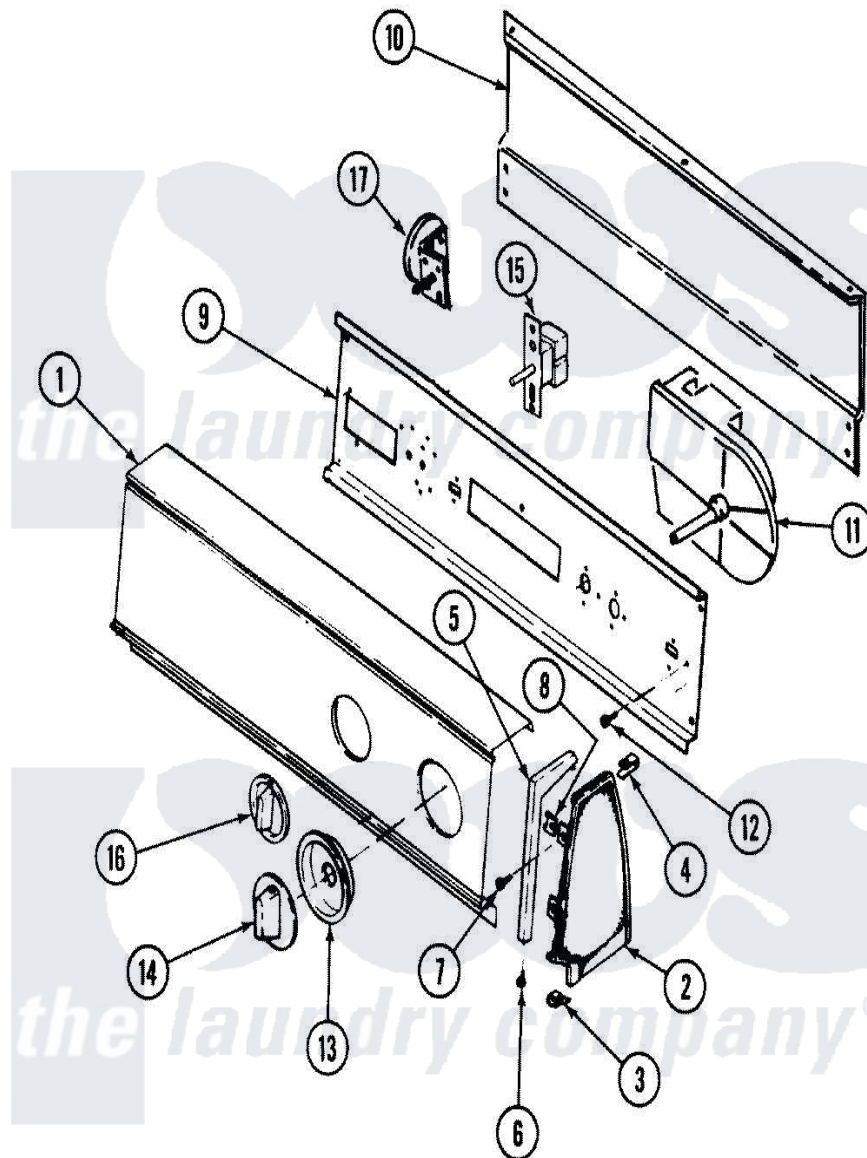

Crosley CW20T6WC 02 - CONTROL PANEL

Crosley [Residential Crosley CW20T6WC Washer Parts](#) Parts Diagram 02 - CONTROL PANEL
 Click on the part number to view part

Item	Original Part Number	Replaced By	Status	Part Description
1	25-7702			Speedclip, End Cap To Control Panel
"	25-7793			Screw
"	35-3929		Not Available	PANEL, CONTROL
2	35-2487	21001451		Cap- End
"	35-2488	21001452		Cap- End
3	25-7851			Speedclip, End Cap To Top
"	25-7697	25-2219		Screw
"	34-9487		Not Available	PLATE, REINFORCEMENT
4	25-7435	33002917		Screw, No.10-16
"	25-7852			Speedclip, Rr Shld To End Cap
5	53-0277		Not Available	TRIM, END CAP (RT)
"	53-0278		Not Available	TRIM, END CAP (LT)
6	25-7760			Screw
7	25-3092	90767		Screw, 8A X 3/8 HeX Washer Head Tapping

8	25-7702		Speedclip, End Cap To Control Panel
9	53-1676		Shield, Control
"	53-2504	31001193	Pad, Shield
10	25-3092	90767	Screw, 8A X 3/8 HeX Washer Head Tapping
"	25-3457		Screw, Sems
"	25-7853	25-7933	Ring, Retaining
"	35-2688	21001460	Shield, Rear
11	35-3840		Timer
12	25-0205	216412	Screw, Bracket To Timer
13	35-4197	12500058	Knob Ski
14	35-4195	12500058	Knob Ski
15	25-3092	90767	Screw, 8A X 3/8 HeX Washer Head Tapping
"	35-0124	Not Available	SWITCH, WATER TEMPERATURE
16	35-3974	22001267	Knob, Selector Switch
17	25-3092	90767	Screw, 8A X 3/8 HeX Washer Head Tapping
"	35-3691	21001554	Switch, Water Level
NI	16002080	Not Available	GUIDE, QUICK REF - CROSLEY
"	21001038	Not Available	MANUAL, USE & CARE
"	21001033	Not Available	MANUAL, USE & CARE