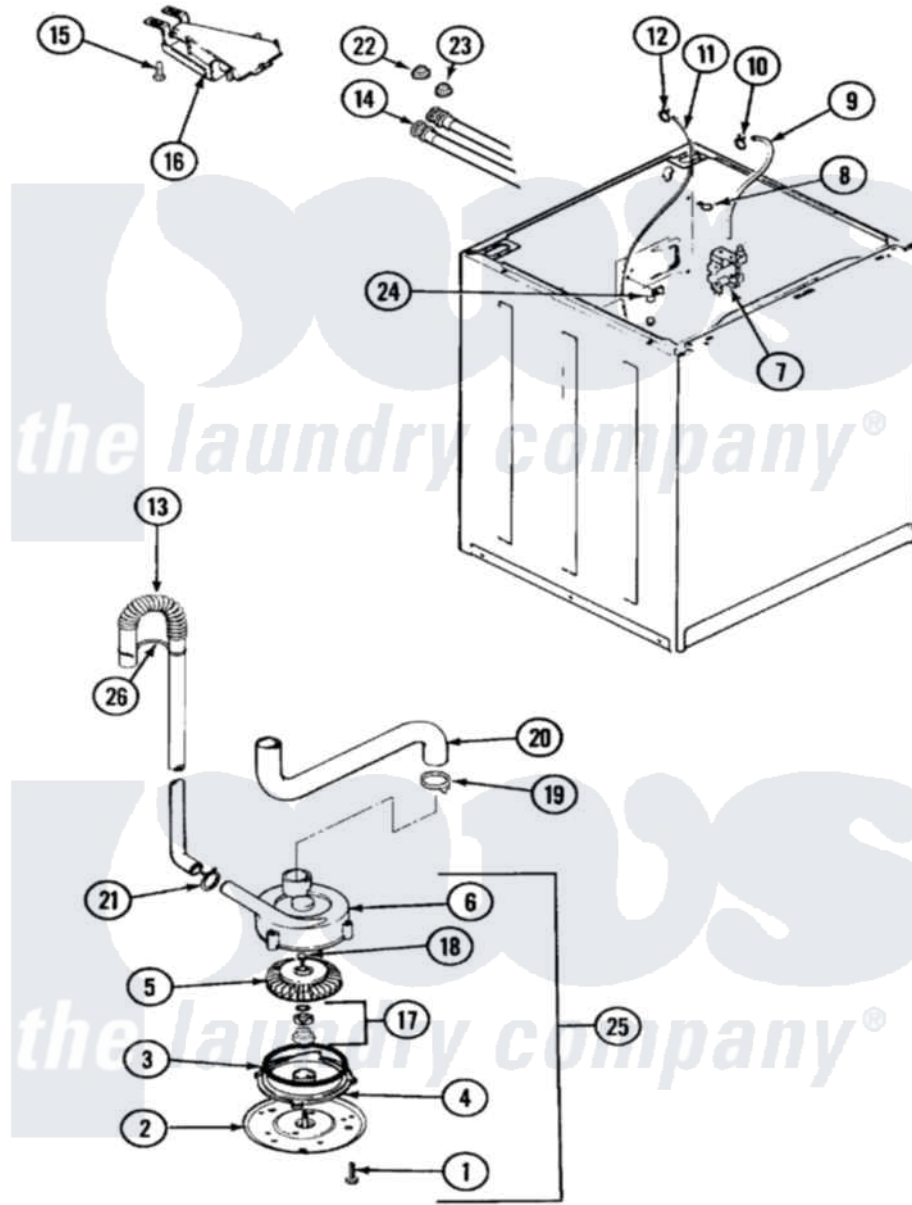

Crosley CW20T6WC 03 - MOTOR & PUMP

Crosley [Residential Crosley CW20T6WC Washer Parts](#) Parts Diagram 03 - MOTOR & PUMP
 Click on the part number to view part

Item	Original Part Number	Replaced By	Status	Part Description
1	25-7405	3196164		Screw
2	33-6035		Not Available	PLATE & PULLEY ASSY.
3	33-6032			Gasket
4	35-2058			Base, Pump
5	35-2057	35-6465		Pump Assem
6	35-2056		Not Available	HOUSING, PUMP
7	35-2374	35-2374N		Valve, Water
"	25-7220			Clip, Cabinet Top
8	25-7867	596669		Clamp, Manifold
9	35-3623	12002749		Hose, Flume Kit
10	25-7867	596669		Clamp, Manifold
11	35-2321	21001748		Hose, Pressure Switch
"	35-2261		Not Available	PAD, PRESSURE SWITCH HOSE
12	33-6099			Clamp
13	35-3539	21001872		Hose, Drain
14	35-0874	76313		Hosefill

"	33-7891	89503	Hose-Inlet
15	25-3092	90767	Screw, 8A X 3/8 HeX Washer Head Tapping
16	35-2051	21001760	Flume Assembly / Water Diverter
17	35-0707		Seal, Seat And "O" Ring
18	25-7894	W10001180	Screw
19	25-6068	285655	Clamp, Hose
20	35-3584	21001915	Hose, Tub To Pump
21	25-7080	285655	Clamp, Hose
22	25-7048		Washer
23	33-7313	33-4264N	Strainer And Washer Kit
24	25-7796	596669	Clamp, Manifold
25	35-2099	35-6465	Pump Assem
"	35-2344		Restrictor, Flow
26	33-9537	22003814	Retainer, Drain Hose