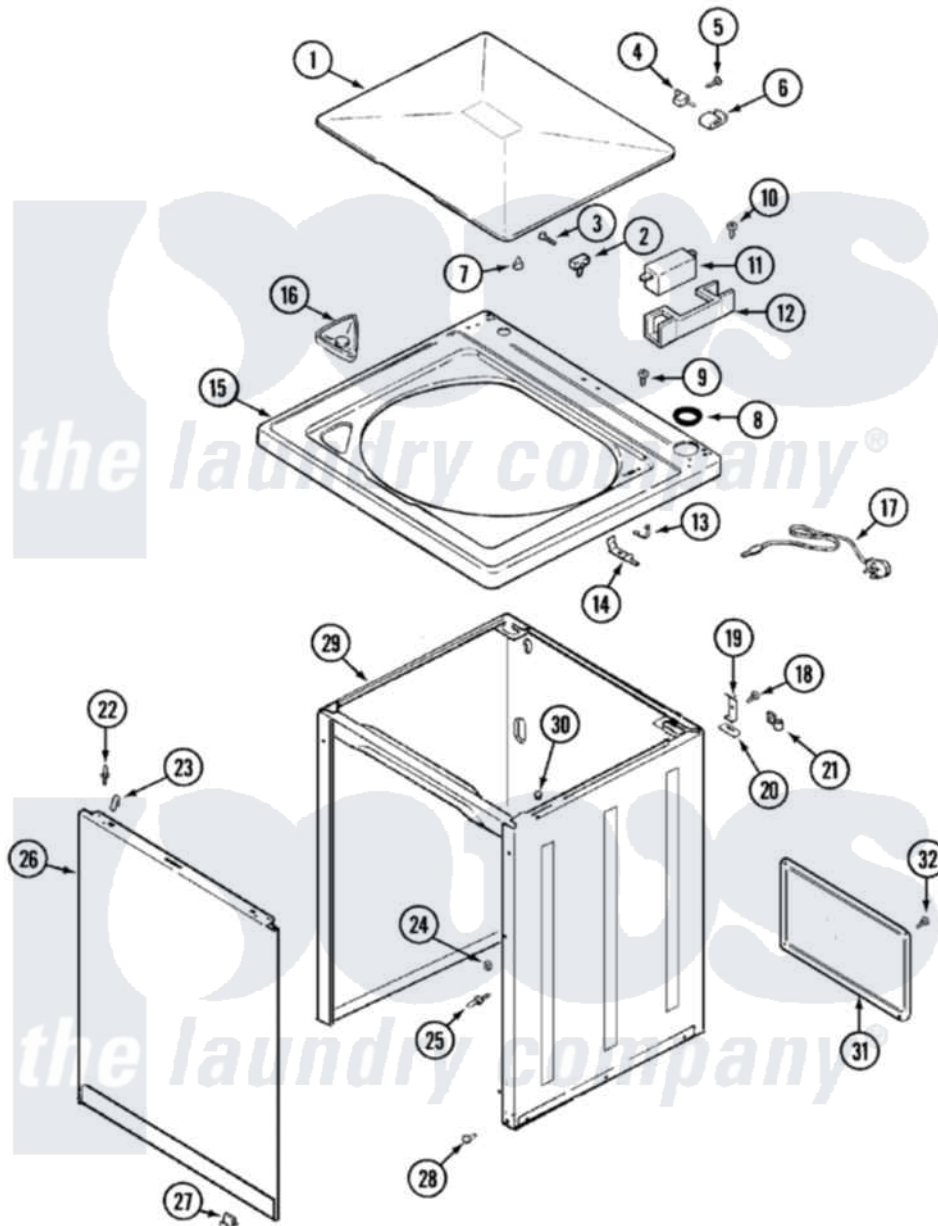

Crosley CW20T6WC 04 - TOP

Crosley [Residential Crosley CW20T6WC Washer Parts](#) Parts Diagram 04 - TOP
 Click on the part number to view part

Item	Original Part Number	Replaced By	Status	Part Description
1	35-2026			Lid
2	25-7436			Nylite Washer
"	43-0057			Actuator, Door Switch
3	25-7438			Screw
4	35-2045			Pin, Hinge
5	25-7893			Screw
6	35-2044			Hinge, Lid
7	35-0581			Bumper, Door
8	35-2063			Bushing, Insulator
9	25-7463	7101P012-60		Screw
10	25-7437	40040701		Screw, Tapping No.6b-20
11	35-2904		Not Available	PAD, LID SWITCH
"	35-3382	12001187		Kit, Lid Switch Assembly
12	35-2795	12001187		Kit, Lid Switch Assembly
13	25-7878			Clip
14	35-3076	12001187		Kit, Lid Switch Assembly

15	35-2739		Top, Cabinet
16	35-2731	21001167	Dispenser, Bleach
17	35-0680		Not Available CORD, POWER
18	25-7732	681414	Screw, 10AB X 1/2
19	35-2846		Hinge, Cabinet Top
20	35-4128		Pad, Hinge
21	25-7796	596669	Clamp, Manifold
22	53-0643		Pin, Locator
"	35-4129		Bumper, Cabinet
23	25-7220		Clip, Cabinet Top
24	25-0224	3400029	Nut, Adapter Plate
"	53-0200		Sleeve, Locator Pin
25	53-0643		Pin, Locator
26	35-2084		Panel, Front
27	53-0120		Clip, Front Panel
28	33-2653		Bumper, Cabinet
29	35-2106	21001871	Cabinet
30	33-2653		Bumper, Cabinet
31	35-2108	21001871	Cabinet
32	25-7733	681414	Screw, 10AB X 1/2