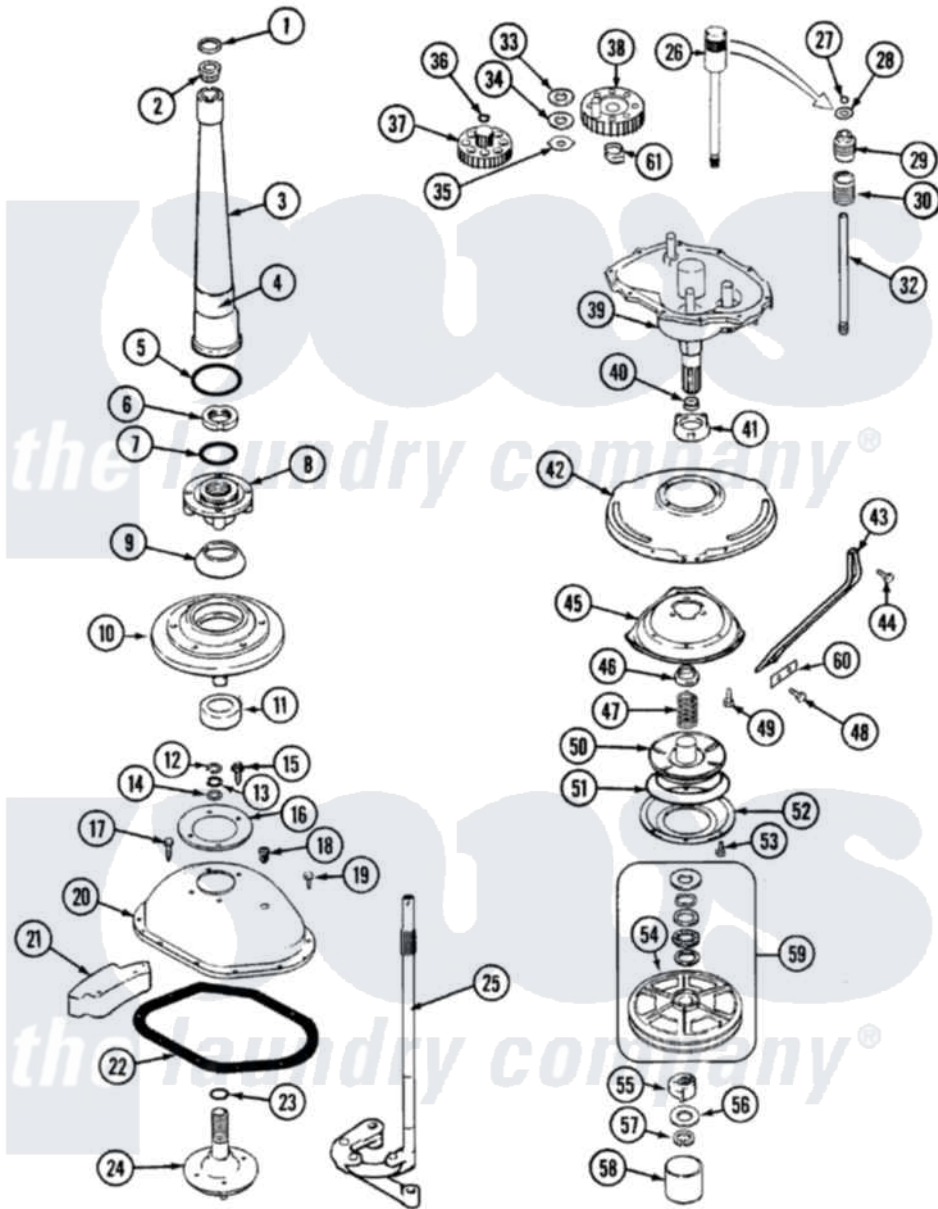

Crosley CW20T6WC 05 - TRANSMISSION

Crosley [Residential Crosley CW20T6WC Washer Parts](#) Parts Diagram 05 - TRANSMISSION
 Click on the part number to view part

Item	Original Part Number	Replaced By	Status	Part Description
1	25-7941			"O" Ring, Agr Drive Shaft
2	35-2835	21001066		Bearing, Centerpost
3	35-2792	21001401		Center Pos
4	35-2983		Not Available	CENTERPOST ASSY.
"	35-3214	33-6790		Bearing, Agitator
5	35-2906			Seal, Centerpost Bottom
6	35-2791			Nut, Spin Tube
7	25-7938			"O" Ring, Basket Drive Hub
8	35-3647	W10219156		Tub Seal
9	35-2974			Tub Seal/Hub Assembly
10	35-2716	12001561		Bearing And Seal Housing Assembly
11	35-2205			Bearing, Spin
"	35-2972	12001561		Bearing And Seal Housing Assembly
12	25-7949		Not Available	RING, RETAINING (AG. SHAFT)