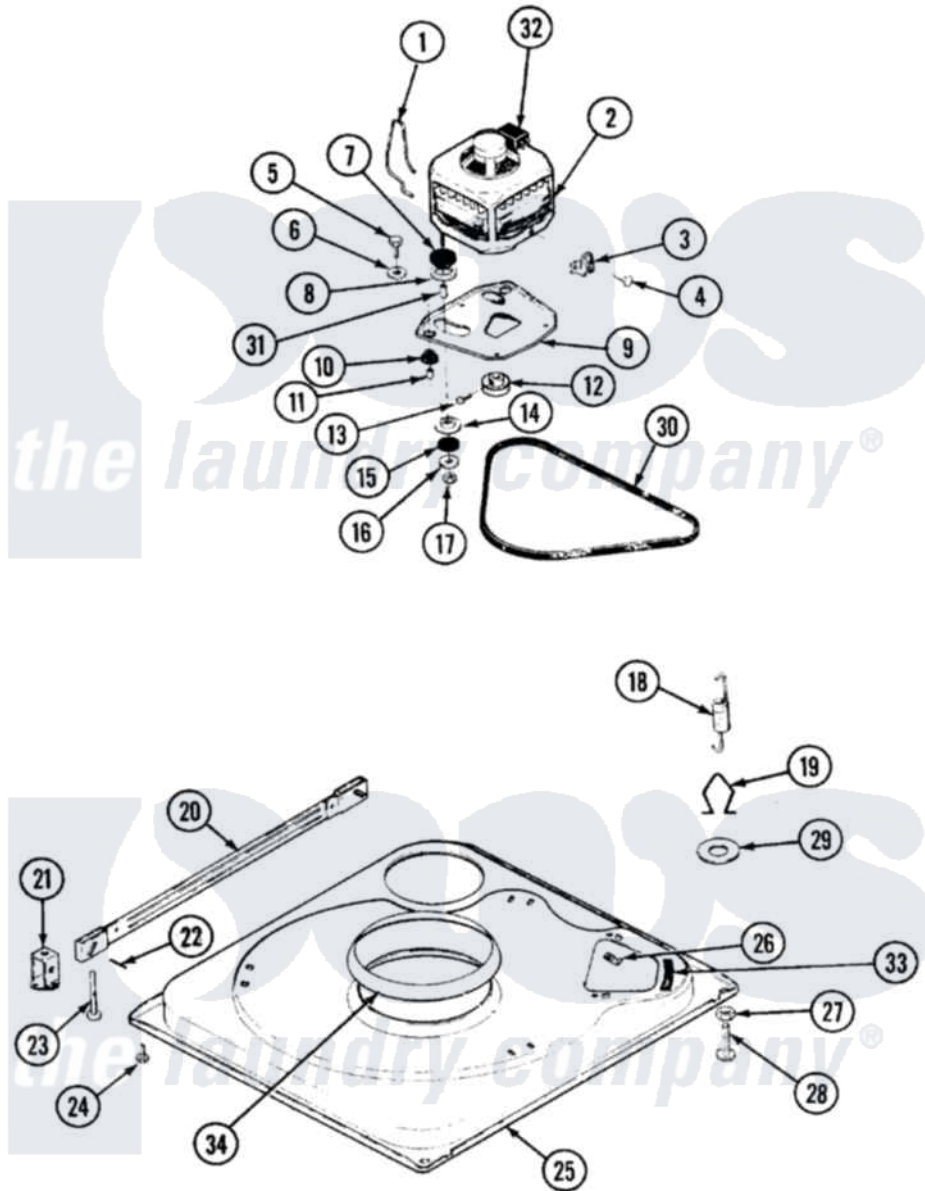

Crosley CW20T7W 01 - BASE

Crosley [Residential Crosley CW20T7W Washer Parts](#) Parts Diagram 01 - BASE
 Click on the part number to view part

Item	Original Part Number	Replaced By	Status	Part Description
1	21001110	22004376		Spring, Motor Pivot
"	35-0235			Spring, Motor Pivot
"	35-0235			Spring, Motor Pivot
2	LA-2002		Not Available	MOTOR KIT
"	21001112		Not Available	MOTOR & PULLEY/PLATE ASSY.
"	21001170			Motor And Pulley/Plate Assembly
"	LA-2002		Not Available	MOTOR KIT
3	33-9945			Slide, Foot
"	21001109	21001486		Foot Slide, Isolator
"	33-9945			Slide, Foot
4	25-7418	33001178		Back, Tumbler
"	25-7418	33001178		Back, Tumbler
5	25-7833	21001977		Screw
6	25-7834			Washer, Motor/Base Screw
7	35-3646			Isolator, Motor Plate