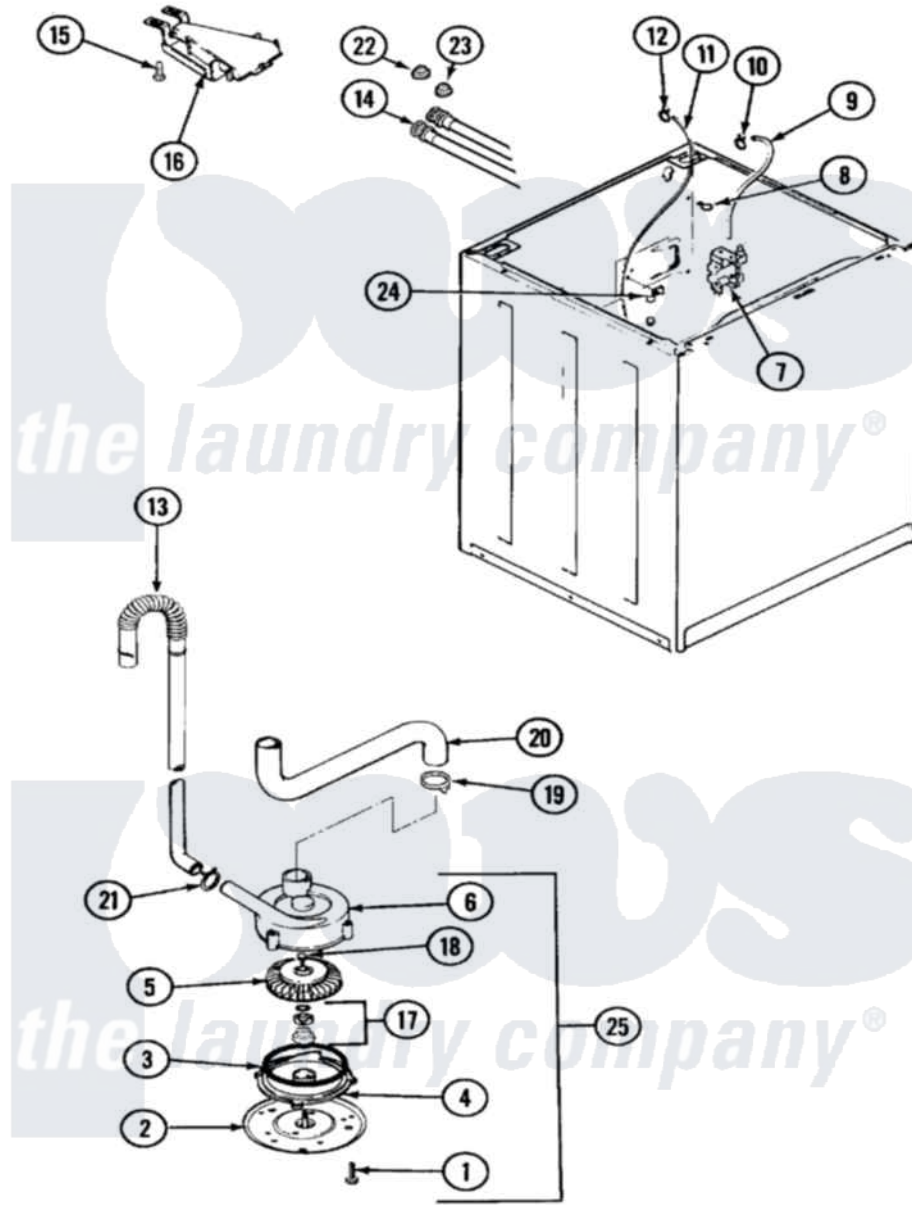

Crosley CW20T7W 03 - MOTOR & PUMP

Crosley [Residential Crosley CW20T7W Washer Parts](#) Parts Diagram 03 - MOTOR & PUMP
 Click on the part number to view part

Item	Original Part Number	Replaced By	Status	Part Description
1	25-7405	3196164		Screw
2	33-6035		Not Available	PLATE & PULLEY ASSY.
3	33-6032			Gasket
4	35-2058			Base, Pump
5	35-2057	35-6465		Pump Assem
6	35-2056		Not Available	HOUSING, PUMP
7	25-7220			Clip, Cabinet Top
"	35-2374N			Valve, Water
8	25-7867	596669		Clamp, Manifold
9	35-2378	12002749		Hose, Flume Kit
10	25-7867	596669		Clamp, Manifold
11	35-2261		Not Available	PAD, PRESSURE SWITCH HOSE
"	21001060	21001748		Hose, Pressure Switch
12	25-7796	596669		Clamp, Manifold
13	35-3539	21001872		Hose, Drain
"	33-9537	22003814		Retainer, Drain Hose

14	33-7891	89503	Hose-Inlet
"	35-0874	76313	Hosefill
15	25-3092	90767	Screw, 8A X 3/8 HeX Washer Head Tapping
16	35-2051	21001760	Flume Assembly / Water Diverter
17	35-0707		Seal, Seat And "O" Ring
18	25-7894	W10001180	Screw
19	25-6068	285655	Clamp, Hose
20	35-3584	21001915	Hose, Tub To Pump
21	25-7080	285655	Clamp, Hose
22	25-7048		Washer
23	33-7313	33-4264N	Strainer And Washer Kit
24	33-6099		Clamp
25	35-2099	35-6465	Pump Assem
"	35-2344		Restrictor, Flow