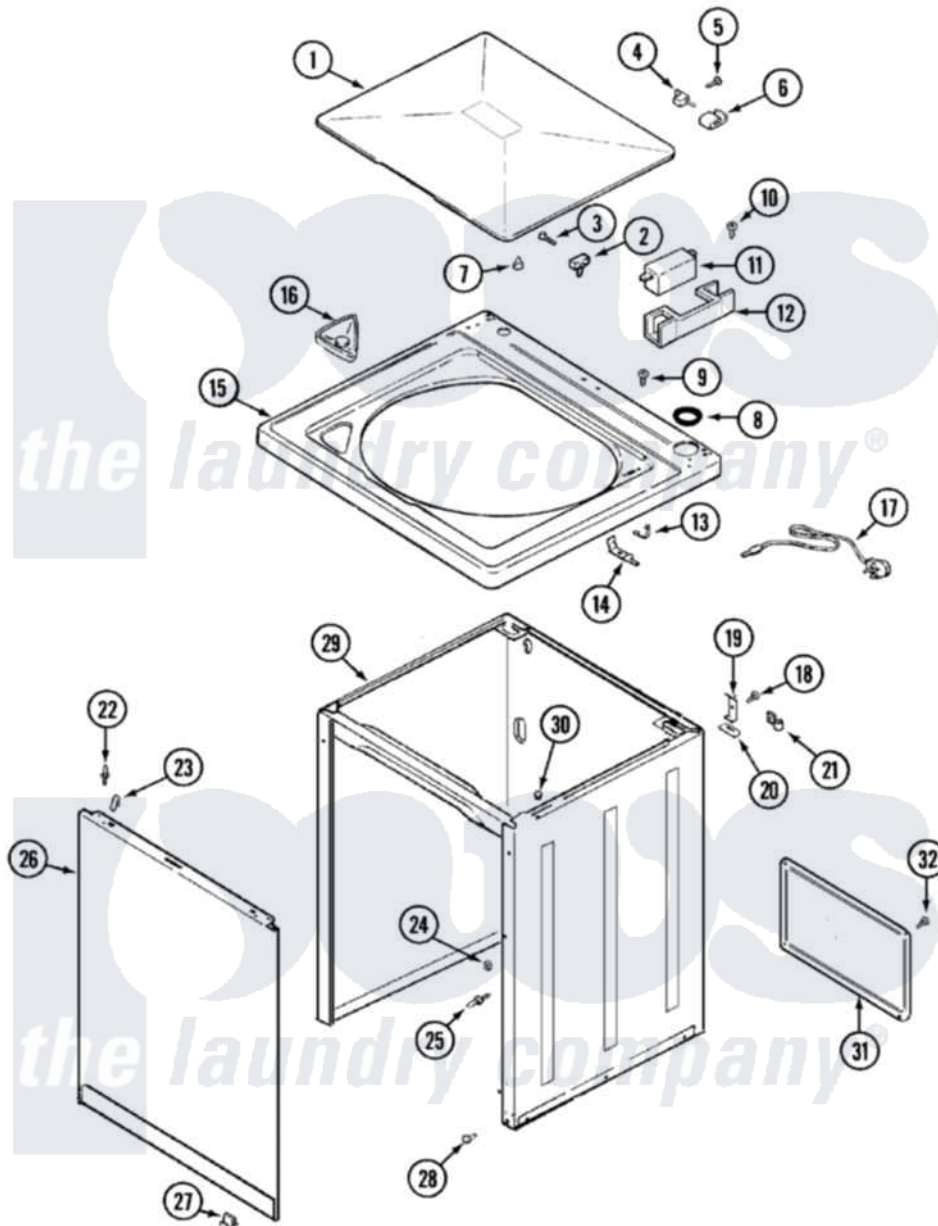

# Crosley CW20T7W 04 - TOP

Crosley [Residential Crosley CW20T7W Washer Parts](#) Parts Diagram 04 - TOP  
 Click on the part number to view part

Item	Original Part Number	Replaced By	Status	Part Description
1	<a href="#">35-2026</a>			Lid
2	<a href="#">25-7436</a>			Nylite Washer
"	<a href="#">43-0057</a>			Actuator, Door Switch
3	<a href="#">25-7438</a>			Screw
4	<a href="#">35-2045</a>			Pin, Hinge
5	<a href="#">25-7893</a>			Screw
6	<a href="#">35-2044</a>			Hinge, Lid
7	<a href="#">35-0581</a>			Bumper, Door
8	<a href="#">35-2063</a>			Bushing, Insulator
9	25-7463	<a href="#">7101P012-60</a>		Screw
10	25-7437	<a href="#">40040701</a>		Screw, Tapping No.6b-20
"	21001136	<a href="#">3400872</a>		Screw, 8-18 X 3/8
11	21001137	<a href="#">12001187</a>		Kit, Lid Switch Assembly
"	35-2904		Not Available	PAD, LID SWITCH
"	21001148	<a href="#">12001187</a>		Kit, Lid Switch Assembly
"	35-3382	<a href="#">12001187</a>		Kit, Lid Switch Assembly