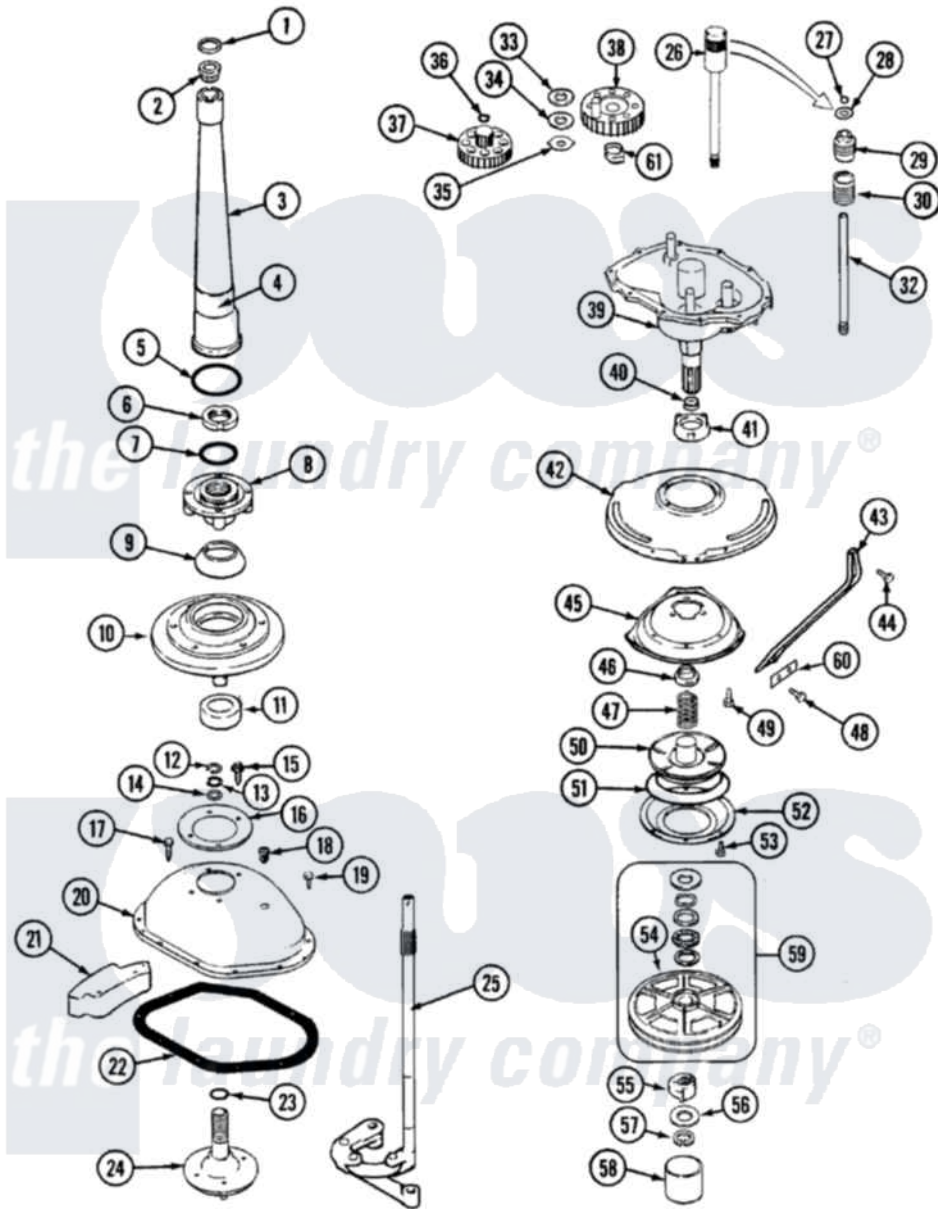

Crosley CW20T7W 05 - TRANSMISSION

Crosley [Residential Crosley CW20T7W Washer Parts](#) Parts Diagram 05 - TRANSMISSION
 Click on the part number to view part

Item	Original Part Number	Replaced By	Status	Part Description
1	25-7941			"O" Ring, Agrtr Drive Shaft
2	35-2835	21001066		Bearing, Centerpost
3	35-2792	21001401		Center Pos
4	35-2983		Not Available	CENTERPOST ASSY.
"	35-3214	33-6790		Bearing, Agitator
5	35-2906			Seal, Centerpost Bottom
6	35-2791			Nut, Spin Tube
7	25-7938			"O" Ring, Basket Drive Hub
8	35-3647	W10219156		Tub Seal
9	35-2974			Tub Seal/Hub Assembly
10	35-2716	12001561		Bearing And Seal Housing Assembly
11	35-2205			Bearing, Spin
"	35-2972	12001561		Bearing And Seal Housing Assembly
12	25-7949		Not Available	RING, RETAINING (AG. SHAFT)