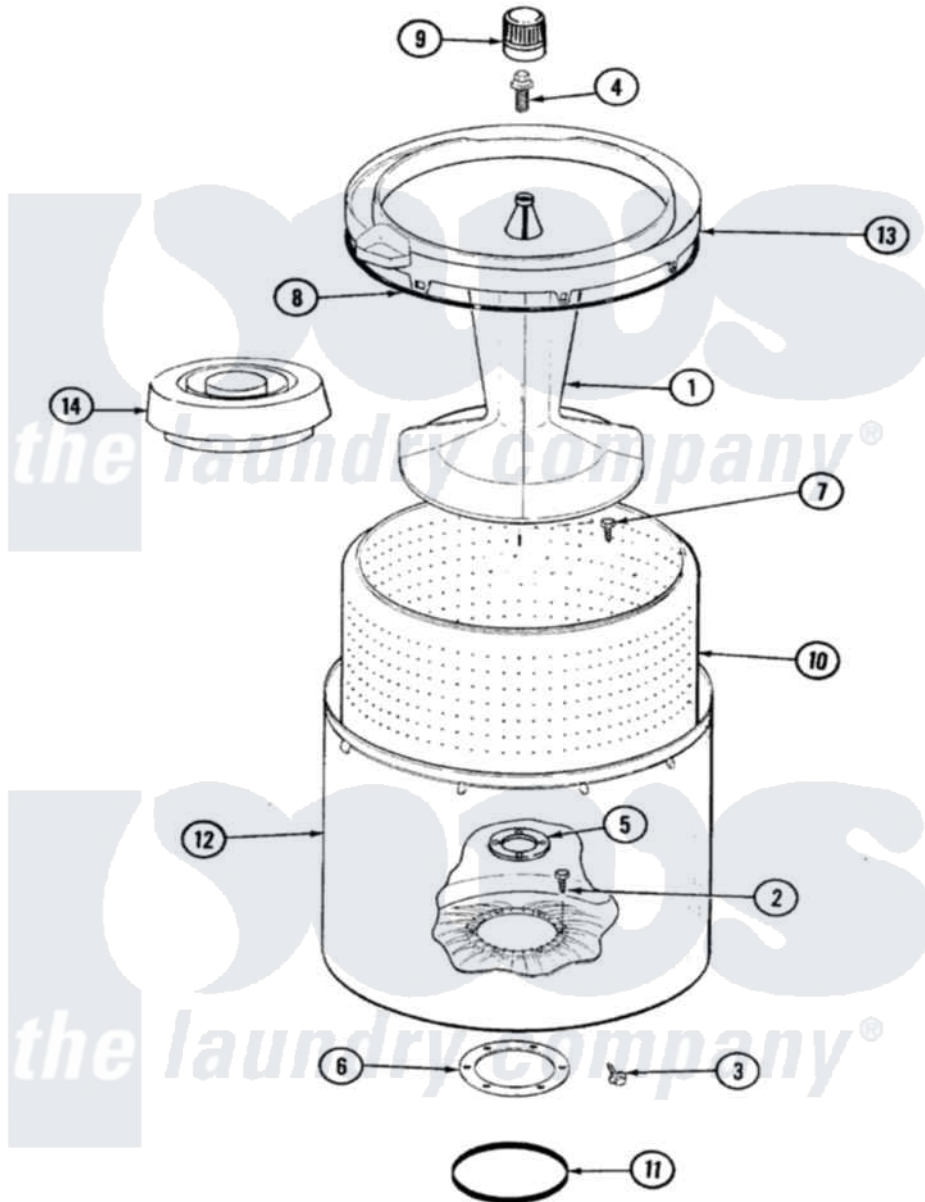

Crosley CW20T8A 05 - TUB

Crosley [Residential Crosley CW20T8A Washer Parts](#) Parts Diagram 05 - TUB
 Click on the part number to view part

Item	Original Part Number	Replaced By	Status	Part Description
1	35-3580			Agitator
2	25-7947	21001063		Screw, Shoulder
3	25-7953	22002933		Screw
4	25-7948	W10309247		Screw
5	35-3685			Gasket, Basket To Centerpost
6	35-3686			Gasket, Tub To Housing
7	25-7965	3400504		Screw
8	35-2328			Seal, Tub Top
9	35-2733			Cap, Agitator
10	35-3687		Not Available	BASKET, SPIN
11	35-2978			Seal, Tub/Housing
12	35-3700			Tub Assembly
13	35-3578		Not Available	TOP, TUB
"	35-2262		Not Available	SHIELD, TUB TOP
14	35-2550			Dispenser, Rinse