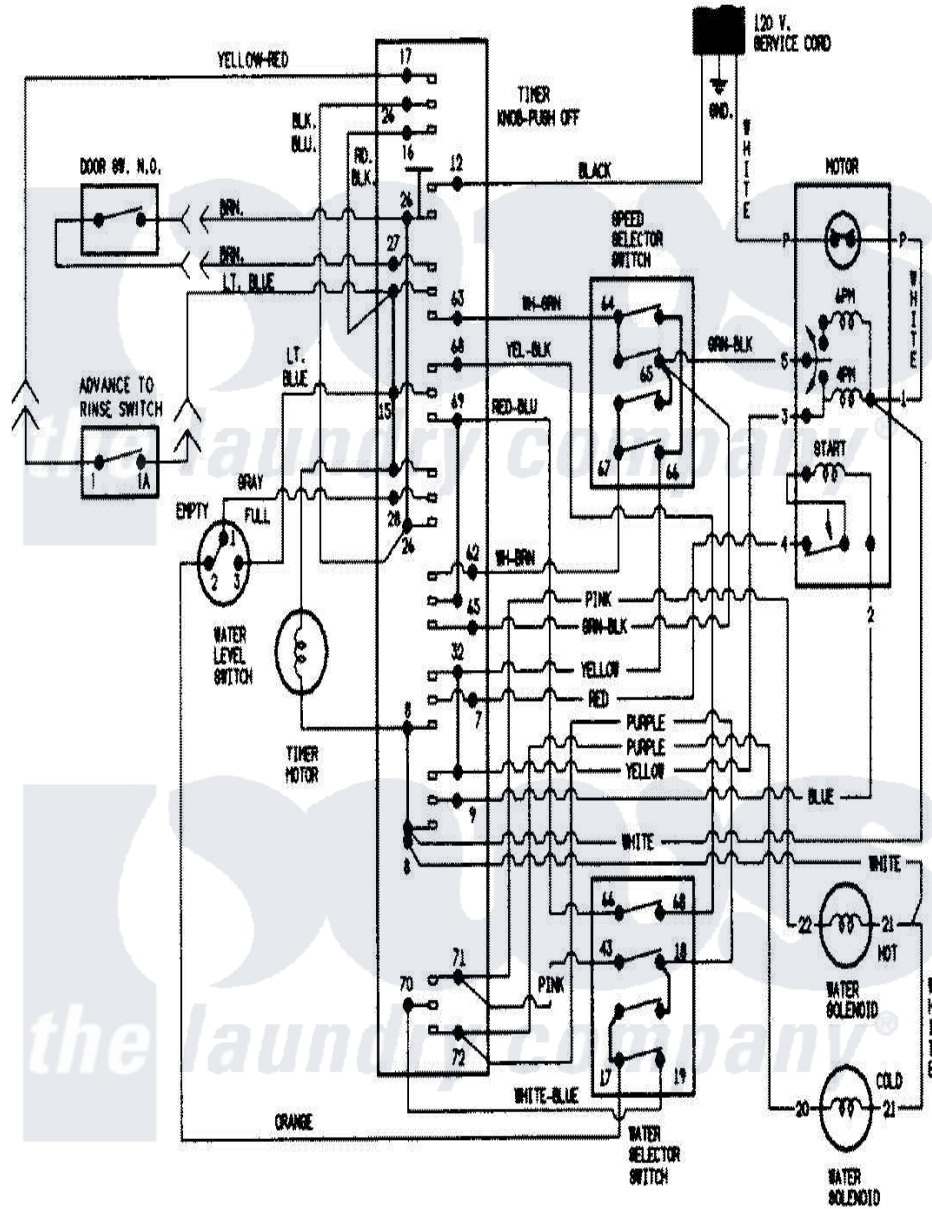

Crosley CW20T8A 06 - WIRING INFORMATION

Crosley [Residential Crosley CW20T8A Washer Parts](#) Parts Diagram 06 - WIRING INFORMATION
 Click on the part number to view part

Item	Original Part Number	Replaced By	Status	Part Description
NI	15001241		Not Available	WIRING INFORMATION