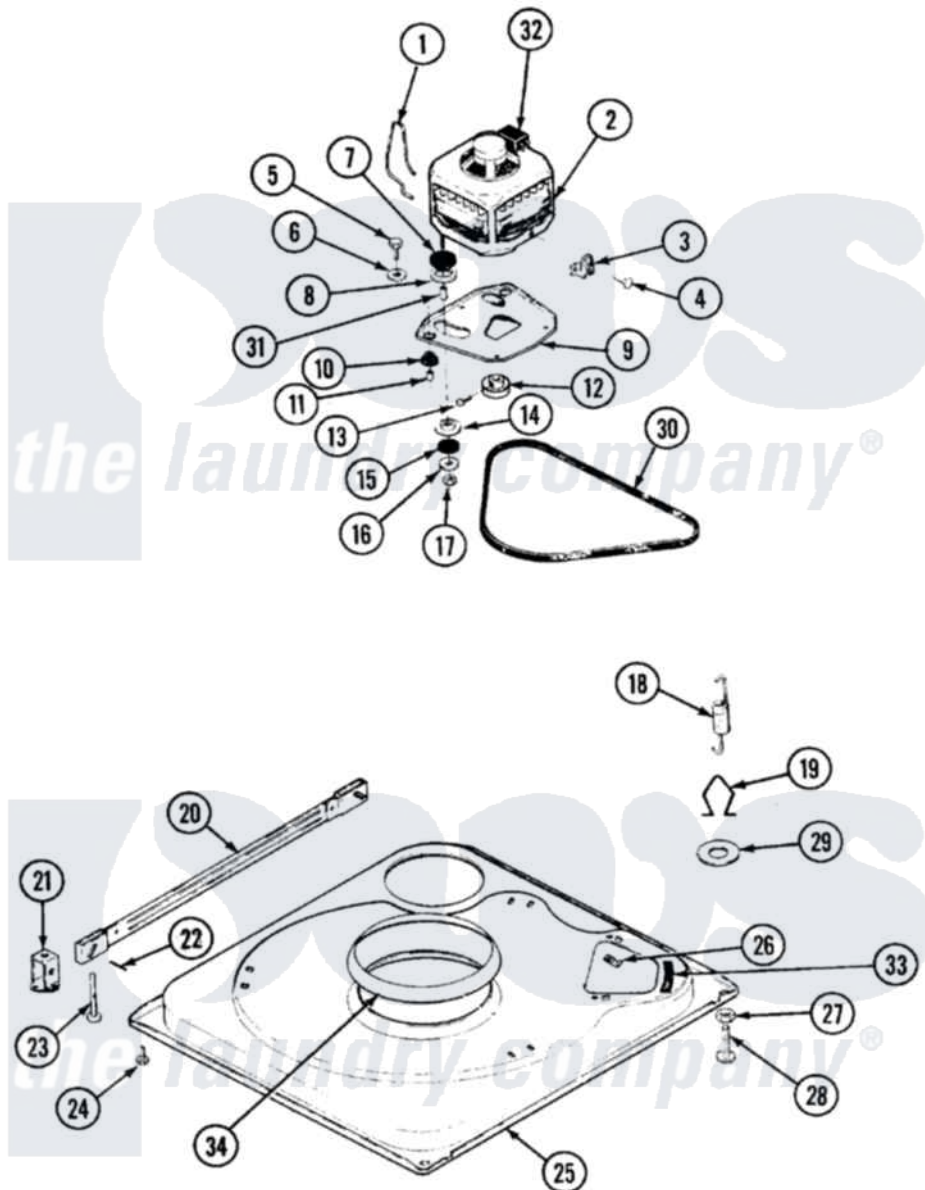

# Crosley CW20T8V 01 - BASE (CW20T8V)

Crosley [Residential Crosley CW20T8V Washer Parts](#) Parts Diagram 01 - BASE (CW20T8V)  
 Click on the part number to view part

| Item | Original Part Number     | Replaced By              | Status        | Part Description                |
|------|--------------------------|--------------------------|---------------|---------------------------------|
| 1    | <a href="#">35-0235</a>  |                          |               | Spring, Motor Pivot             |
| "    | 21001110                 | <a href="#">22004376</a> |               | Spring, Motor Pivot             |
| 2    | <a href="#">21001170</a> |                          |               | Motor And Pulley/Plate Assembly |
| "    | LA-2002                  |                          | Not Available | MOTOR KIT                       |
| 3    | <a href="#">33-9945</a>  |                          |               | Slide, Foot                     |
| "    | 21001109                 | <a href="#">21001486</a> |               | Foot Slide, Isolator            |
| 4    | 25-7418                  | <a href="#">33001178</a> |               | Back, Tumbler                   |
| "    | W10124350                |                          | Not Available | NOT REQUIRED PART OR SEE NOTE   |
| 5    | 25-7833                  | <a href="#">21001977</a> |               | Screw                           |
| 6    | <a href="#">25-7834</a>  |                          |               | Washer, Motor/Base Screw        |
| 7    | <a href="#">33-9946</a>  |                          |               | Isolator, Motor                 |
| 8    | <a href="#">35-3570</a>  |                          |               | Washer, Motor Pivot             |
| 9    | 21001111                 | <a href="#">21001783</a> |               | Plate And Screw Assembly        |
| "    | 35-2810                  | <a href="#">21001783</a> |               | Plate And Screw Assembly        |
| 10   | <a href="#">35-3646</a>  |                          |               | Isolator, Motor Plate           |