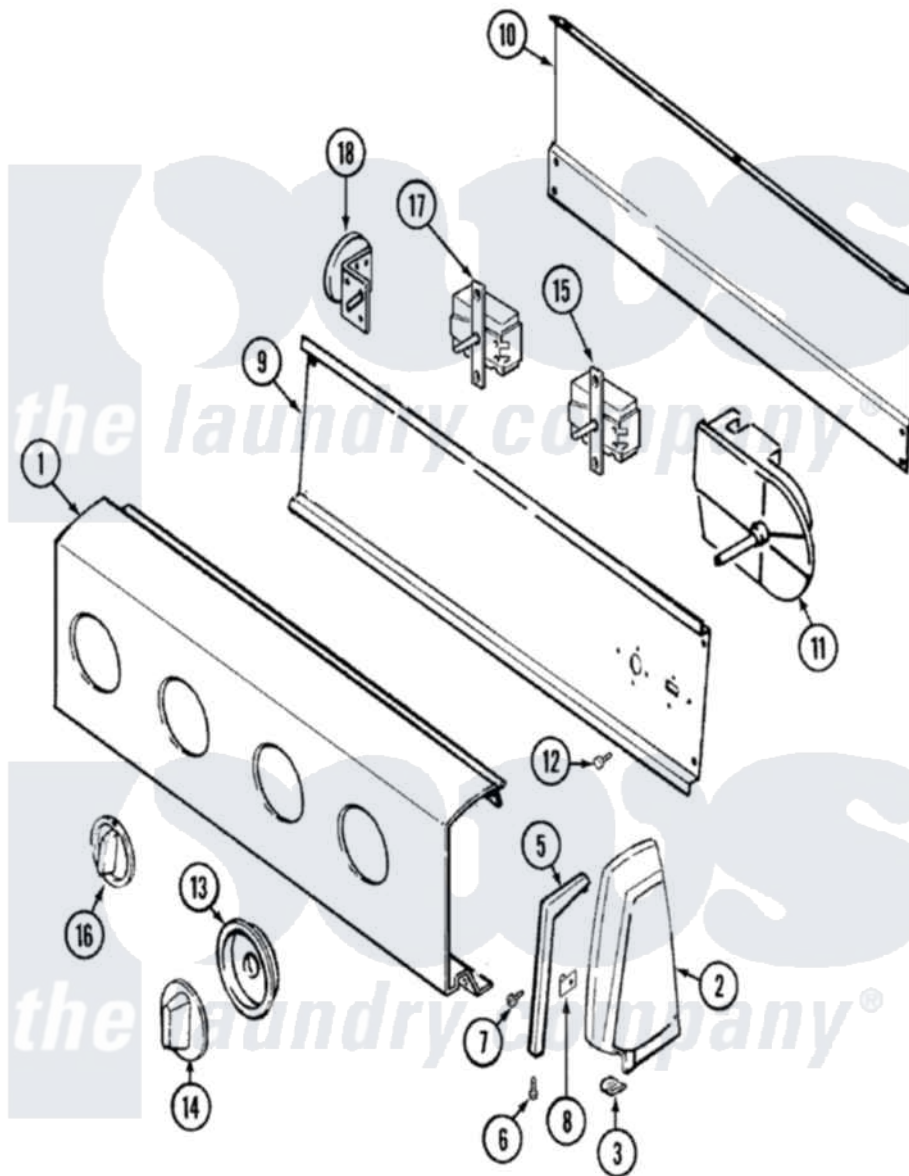

Crosley CW20T8V 02 - CONTROL PANEL (CW20T8V)

Crosley [Residential Crosley CW20T8V Washer Parts](#) Parts Diagram 02 - CONTROL PANEL (CW20T8V)
 Click on the part number to view part

Item	Original Part Number	Replaced By	Status	Part Description
1	25-7702			Speedclip, End Cap To Control Panel
"	35-3932		Not Available	PANEL, CONTROL
"	25-7793			Screw
2	35-2668	21001453		Cap- End
"	35-2669		Not Available	CAP, END (LT)(WHT)
3	34-9487		Not Available	PLATE, REINFORCEMENT
"	25-7697	25-2219		Screw
"	25-7851			Speedclip, End Cap To Top
NI	25-7435	33002917		Screw, No.10-16
"	25-7852			Speedclip, Rr Shld To End Cap
5	53-0278		Not Available	TRIM, END CAP (LT)
"	53-0277		Not Available	TRIM, END CAP (RT)
6	25-7760			Screw
7	25-3092	90767		Screw, 8A X 3/8 Hex Washer Head Tapping

8	25-7702		Speedclip, End Cap To Control Panel
9	35-3190	Not Available	SHIELD, CONTROL
"	31001128	Not Available	SHIELD, CONTROL
"	31001146	31001193	Pad, Shield
"	53-2504	31001193	Pad, Shield
10	25-3457		Screw, Sems
"	25-3092	90767	Screw, 8A X 3/8 HeX Washer Head Tapping
"	25-7853	25-7933	Ring, Retaining
"	35-2688	21001460	Shield, Rear
11	35-3843		Timer
12	31001029	3400094	Screw, 10-32 X 3/8
13	35-4199	21001499	Skirt Ri
14	35-4196		Timer Knob
15	35-3857	Not Available	SWITCH, WATER TEMPERATURE
"	21001223		Switch, Water Temperature
"	25-3092	90767	Screw, 8A X 3/8 HeX Washer Head Tapping
16	35-3975	21002196	Knob-Selector
17	21001142		Switch, Speed
"	35-3859		Switch, Speed
"	25-3092	90767	Screw, 8A X 3/8 HeX Washer Head Tapping
18	25-3092	90767	Screw, 8A X 3/8 HeX Washer Head Tapping
"	35-3691	21001554	Switch, Water Level
NI	35-3898	21001813	Switch, Rocker
"	21001033	Not Available	MANUAL, USE & CARE
"	35-3947-1	Not Available	MANUAL, USE & CARE
"	16002080	Not Available	GUIDE, QUICK REF - CROSLEY