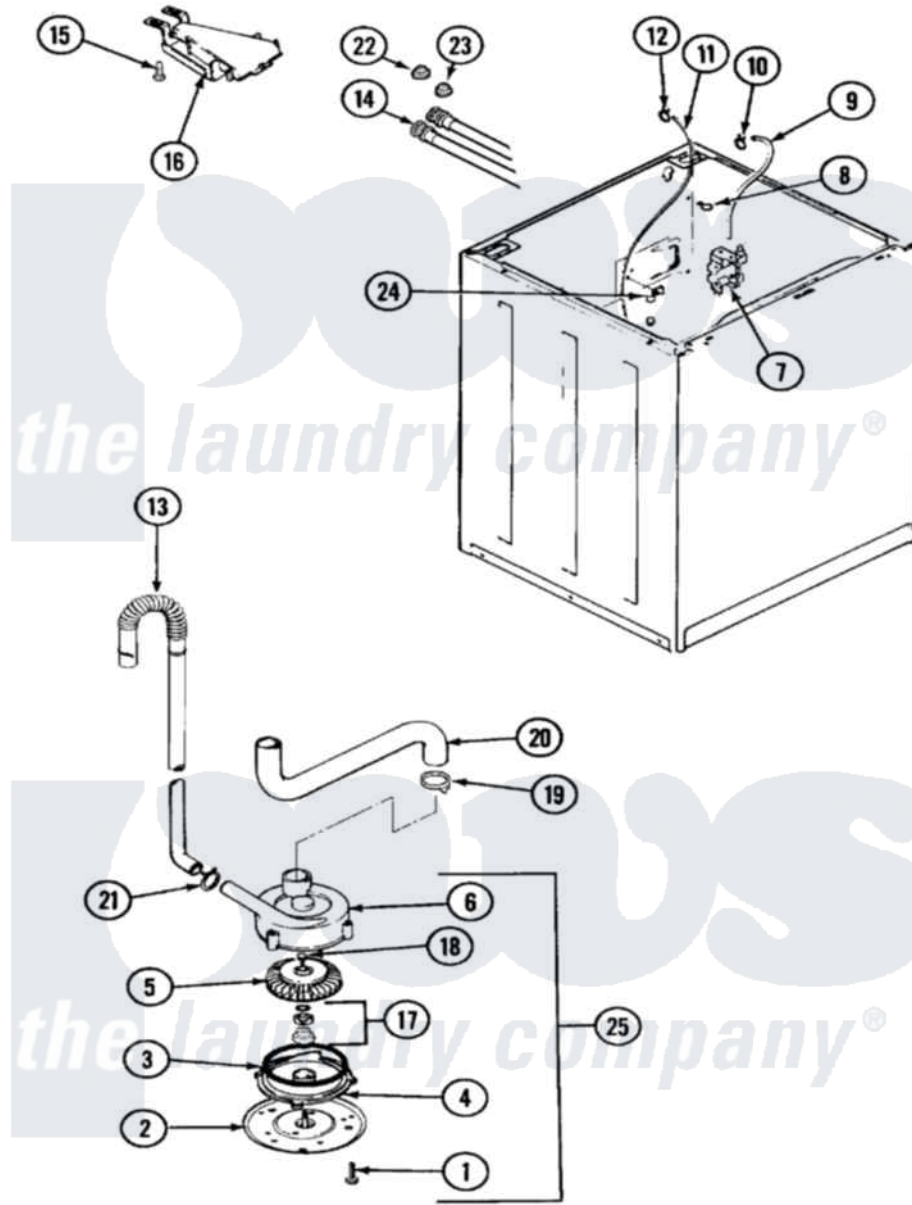

Crosley CW20T8V 03 - MOTOR & PUMP (CW20T8V)

Crosley Residential Crosley CW20T8V Washer Parts Parts Diagram 03 - MOTOR & PUMP (CW20T8V)
 Click on the part number to view part

Item	Original Part Number	Replaced By	Status	Part Description
1	25-7405	3196164		Screw
2	33-6035		Not Available	PLATE & PULLEY ASSY.
3	33-6032			Gasket
4	35-2058			Base, Pump
5	35-2057	35-6465		Pump Assem
6	35-2056		Not Available	HOUSING, PUMP
7	35-2374	35-2374N		Valve, Water
"	25-7220			Clip, Cabinet Top
8	25-7867	596669		Clamp, Manifold
9	35-2378	12002749		Hose, Flume Kit
10	25-7867	596669		Clamp, Manifold
11	35-2261		Not Available	PAD, PRESSURE SWITCH HOSE
"	21001060	21001748		Hose, Pressure Switch
12	25-7796	596669		Clamp, Manifold
13	33-9537	22003814		Retainer, Drain Hose
"	35-3539	21001872		Hose, Drain

14	33-7891	89503	Hose-Inlet
"	35-0874	76313	Hosefill
15	25-3092	90767	Screw, 8A X 3/8 HeX Washer Head Tapping
16	35-2051	21001760	Flume Assembly / Water Diverter
17	35-0707		Seal, Seat And "O" Ring
18	25-7894	W10001180	Screw
19	35-3584	21001915	Hose, Tub To Pump
20	35-3584	21001915	Hose, Tub To Pump
21	25-7080	285655	Clamp, Hose
22	25-7048		Washer
23	33-7313	33-4264N	Strainer And Washer Kit
24	33-6099		Clamp
25	35-2099	35-6465	Pump Assem
"	35-2344		Restrictor, Flow