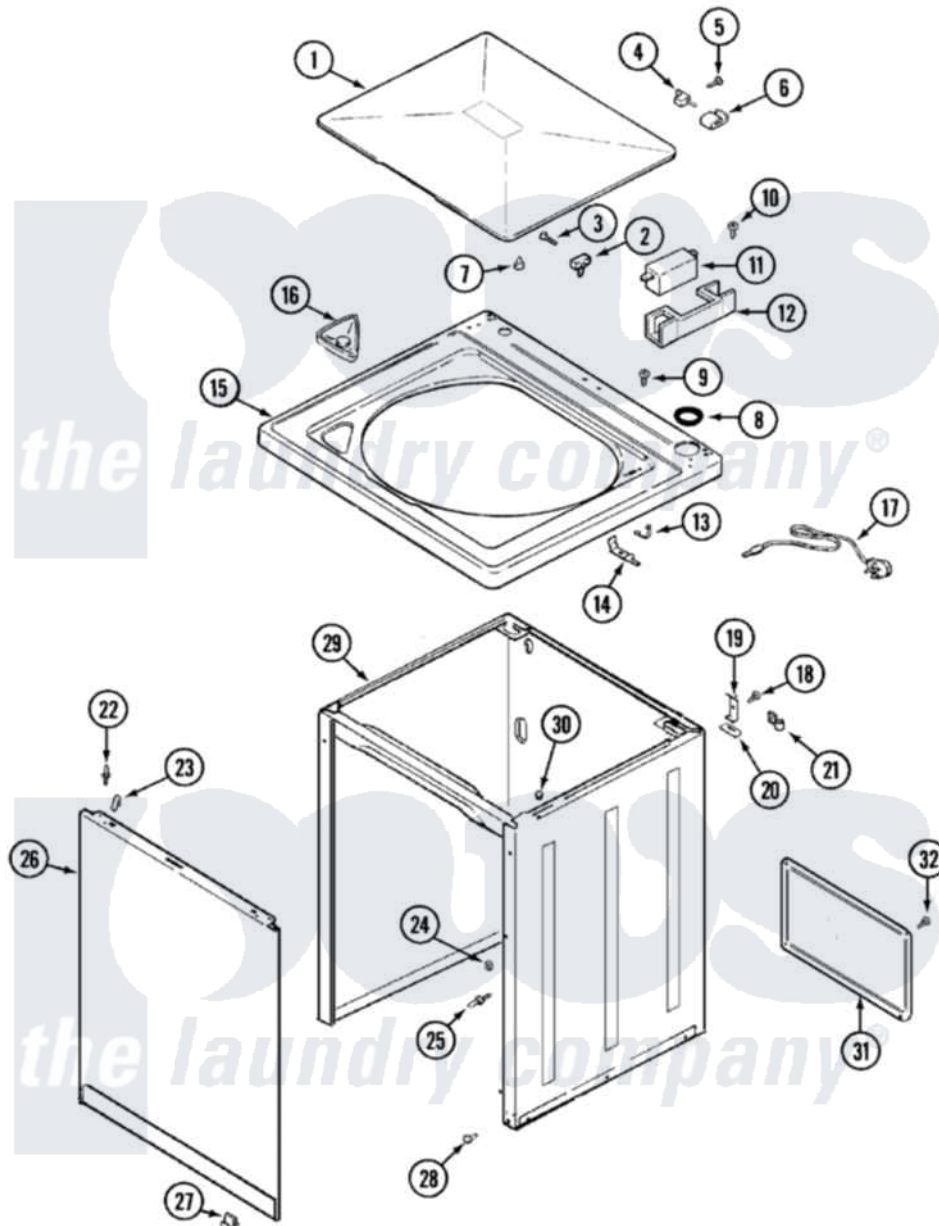

# Crosley CW20T8V 04 - TOP ASSEMBLY (CW20T8V)

Crosley [Residential Crosley CW20T8V Washer Parts](#) Parts Diagram 04 - TOP ASSEMBLY (CW20T8V)  
 Click on the part number to view part

Item	Original Part Number	Replaced By	Status	Part Description
1	<a href="#">35-2026</a>			Lid
2	<a href="#">25-7436</a>			Nylite Washer
"	<a href="#">43-0057</a>			Actuator, Door Switch
3	<a href="#">25-7438</a>			Screw
4	<a href="#">35-2045</a>			Pin, Hinge
5	<a href="#">25-7893</a>			Screw
6	<a href="#">35-2044</a>			Hinge, Lid
7	<a href="#">35-0581</a>			Bumper, Door
8	<a href="#">35-2063</a>			Bushing, Insulator
9	25-7463	<a href="#">7101P012-60</a>		Screw
10	25-7437	<a href="#">40040701</a>		Screw, Tapping No.6b-20
"	21001136	<a href="#">3400872</a>		Screw, 8-18 X 3/8
11	21001137	<a href="#">12001187</a>		Kit, Lid Switch Assembly
"	35-2904		Not Available	PAD, LID SWITCH
"	21001148	<a href="#">12001187</a>		Kit, Lid Switch Assembly
"	35-3382	<a href="#">12001187</a>		Kit, Lid Switch Assembly