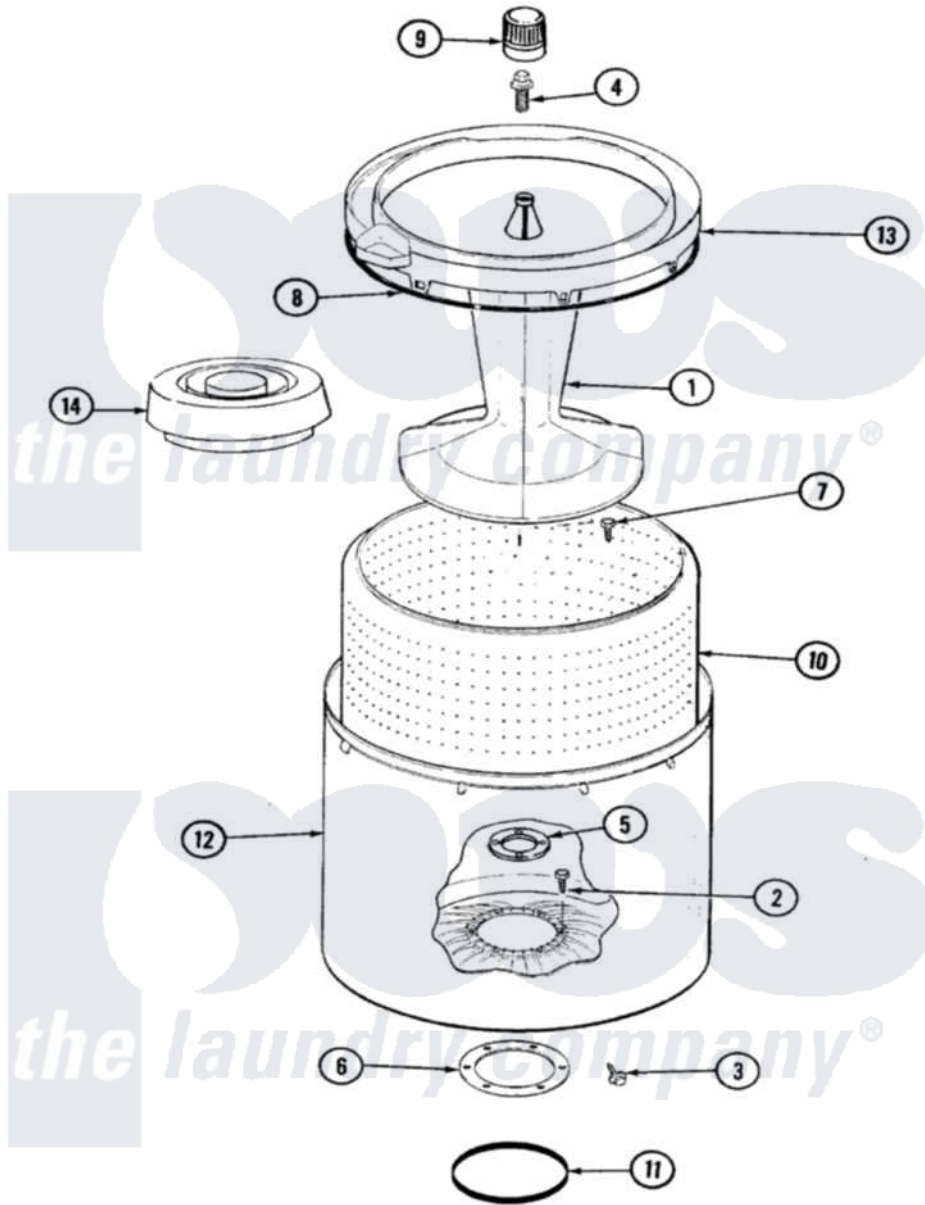

Crosley CW20T8V 06 - TUB (CW20T8V)

Crosley [Residential Crosley CW20T8V Washer Parts](#) Parts Diagram 06 - TUB (CW20T8V)
 Click on the part number to view part

Item	Original Part Number	Replaced By	Status	Part Description
1	35-3580			Agitator
2	25-7947	21001063		Screw, Shoulder
3	25-7953	22002933		Screw
4	25-7948	W10309247		Screw
5	35-3685			Gasket, Basket To Centerpost
6	35-3686			Gasket, Tub To Housing
7	25-7965	3400504		Screw
8	35-2328			Seal, Tub Top
9	35-2733			Cap, Agitator
10	35-3687		Not Available	BASKET, SPIN
11	35-2978			Seal, Tub/Housing
12	35-3700			Tub Assembly
13	35-3578		Not Available	TOP, TUB
"	35-2262		Not Available	SHIELD, TUB TOP
14	35-2550			Dispenser, Rinse