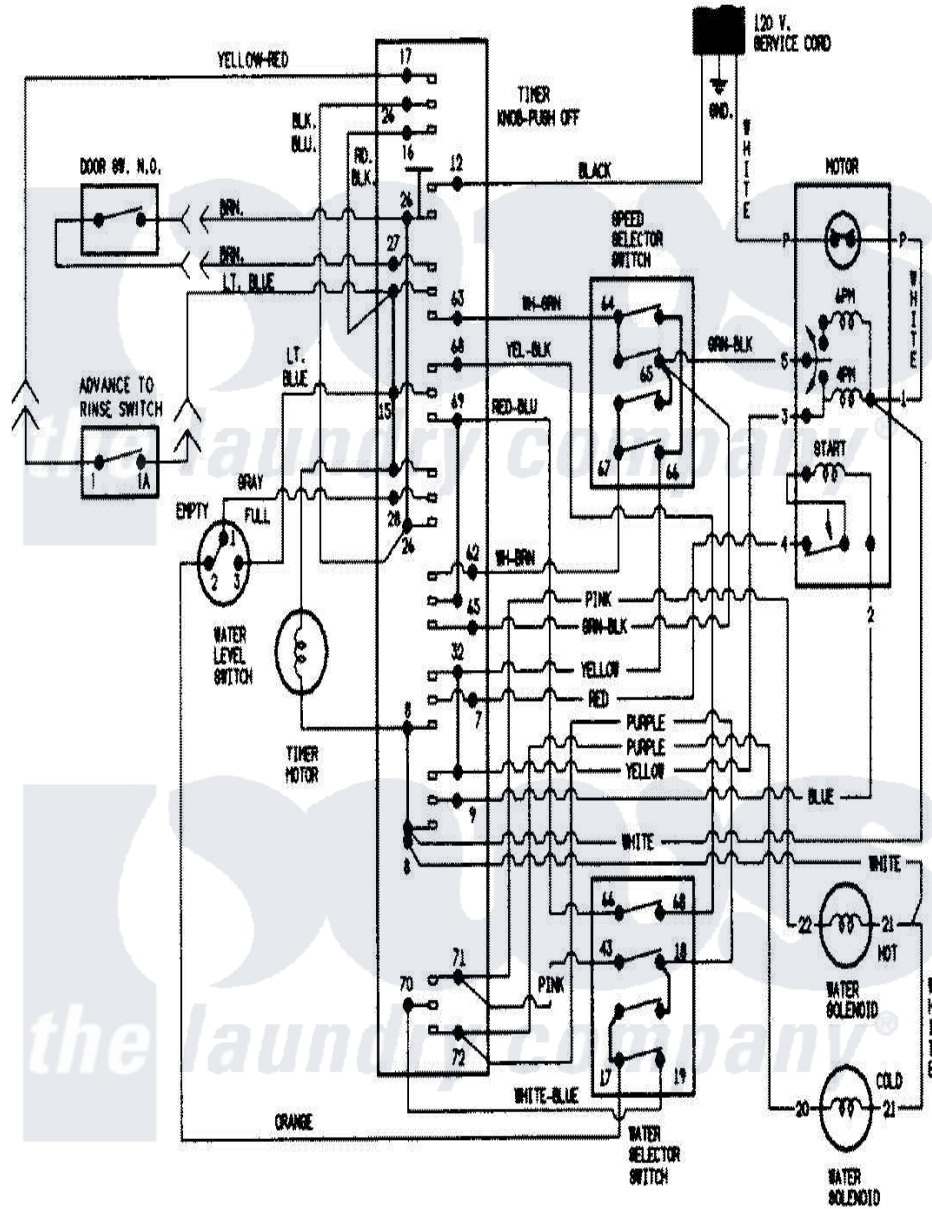

Crosley CW20T8V 07 - WIRING INFORMATION

Crosley [Residential Crosley CW20T8V Washer Parts](#) Parts Diagram 07 - WIRING INFORMATION
 Click on the part number to view part

Item	Original Part Number	Replaced By	Status	Part Description
NI	15001241		Not Available	WIRING INFORMATION