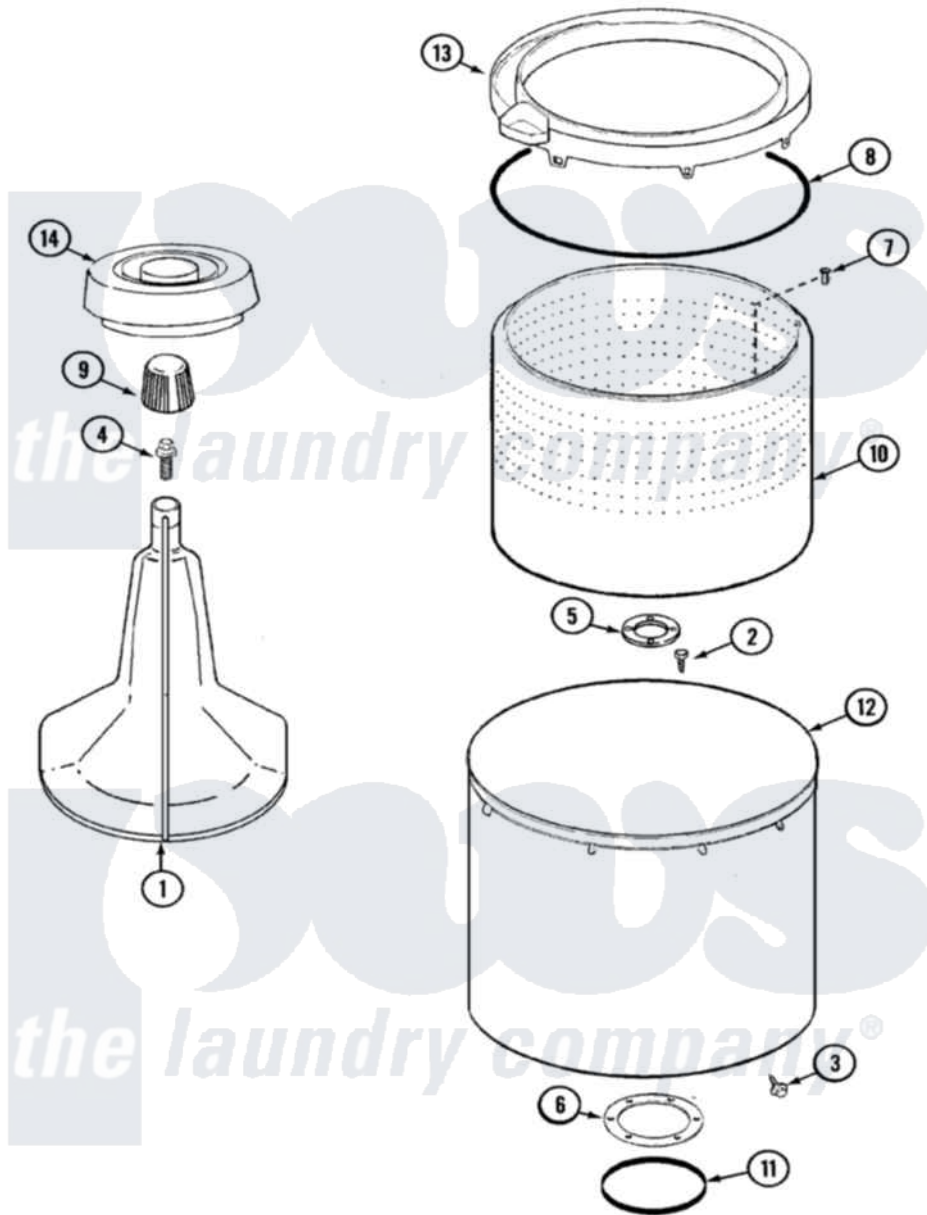

Crosley CW20T8VC 06 - TUB (CW20T8VC)

Crosley Residential Crosley CW20T8VC Washer Parts Parts Diagram 06 - TUB (CW20T8VC)
 Click on the part number to view part

Item	Original Part Number	Replaced By	Status	Part Description
1	35-3580			Agitator
2	25-7947	21001063		Screw, Shoulder
3	25-7953	22002933		Screw
4	25-7948	W10309247		Screw
5	35-3685			Gasket, Basket To Centerpost
6	35-3686			Gasket, Tub To Housing
7	25-7965	3400504		Screw
8	35-2328			Seal, Tub Top
9	35-2733			Cap, Agitator
10	35-3687		Not Available	BASKET, SPIN
11	35-2978			Seal, Tub/Housing
12	35-3700			Tub Assembly
13	35-3578		Not Available	TOP, TUB
"	35-2262		Not Available	SHIELD, TUB TOP
14	35-2550			Dispenser, Rinse