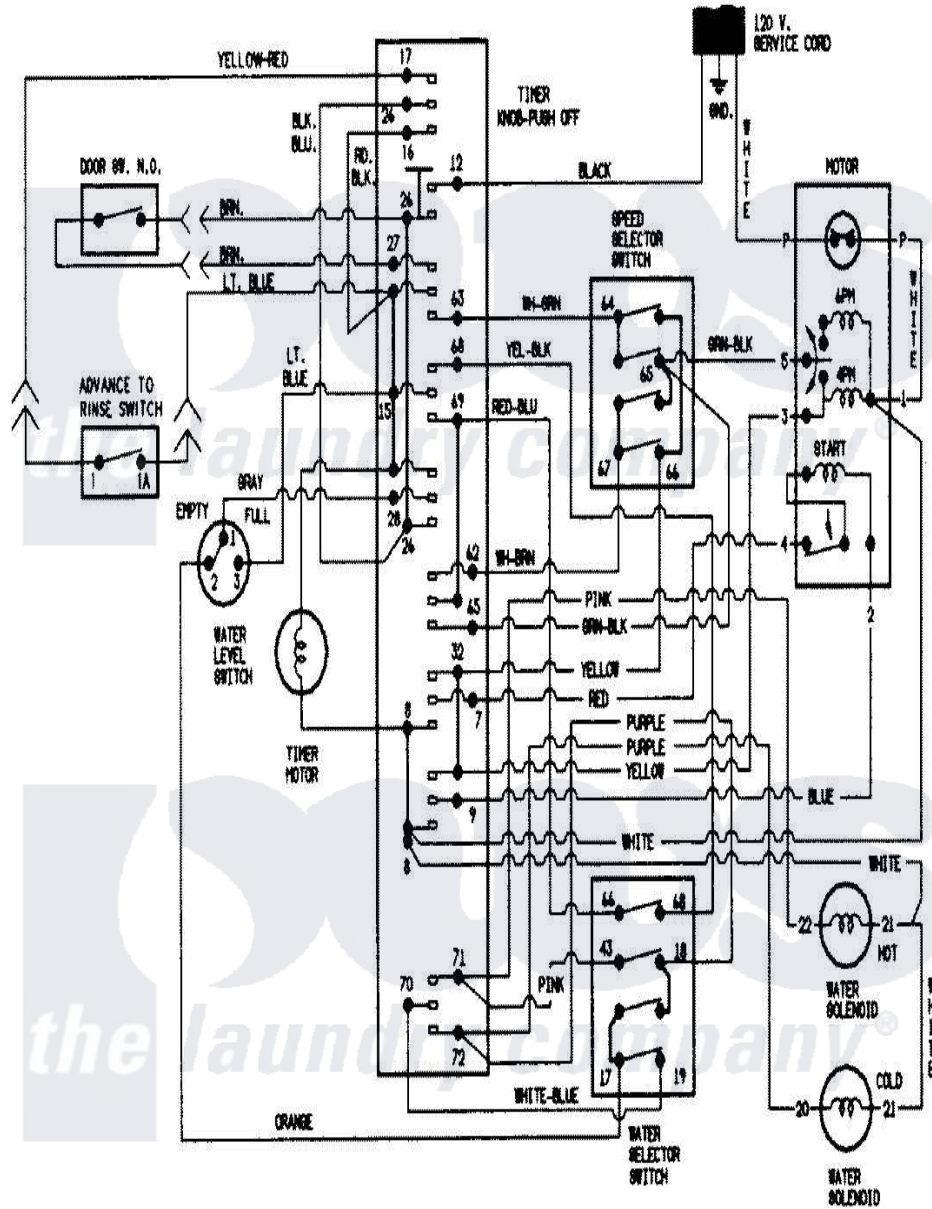

# Crosley CW20T8VC 07 - WIRING INFORMATION

Crosley [Residential Crosley CW20T8VC Washer Parts](#) Parts Diagram 07 - WIRING INFORMATION  
 Click on the part number to view part

Item	Original Part Number	Replaced By	Status	Part Description
NI	15001241		Not Available	WIRING INFORMATION