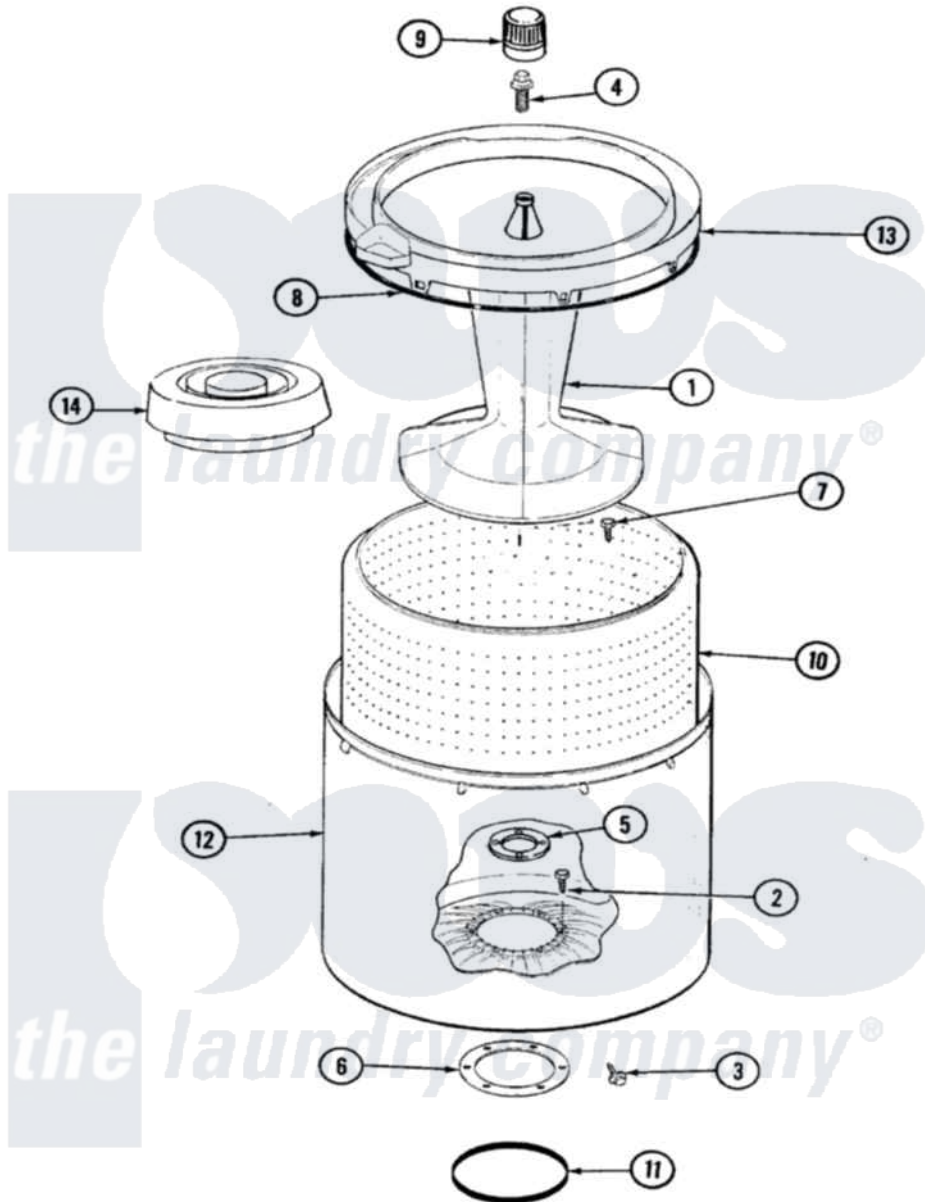

# Crosley CW20T8W 06 - TUB

Crosley [Residential Crosley CW20T8W Washer Parts](#) Parts Diagram 06 - TUB  
 Click on the part number to view part

Item	Original Part Number	Replaced By	Status	Part Description
1	<a href="#">35-3580</a>			Agitator
2	25-7947	<a href="#">21001063</a>		Screw, Shoulder
3	25-7953	<a href="#">22002933</a>		Screw
4	25-7948	<a href="#">W10309247</a>		Screw
5	<a href="#">35-3685</a>			Gasket, Basket To Centerpost
6	<a href="#">35-3686</a>			Gasket, Tub To Housing
7	25-7965	<a href="#">3400504</a>		Screw
8	<a href="#">35-2328</a>			Seal, Tub Top
9	<a href="#">35-2733</a>			Cap, Agitator
10	35-3687		Not Available	BASKET, SPIN
11	<a href="#">35-2978</a>			Seal, Tub/Housing
12	<a href="#">35-3700</a>			Tub Assembly
13	35-3578		Not Available	TOP, TUB
"	35-2262		Not Available	SHIELD, TUB TOP
14	<a href="#">35-2550</a>			Dispenser, Rinse