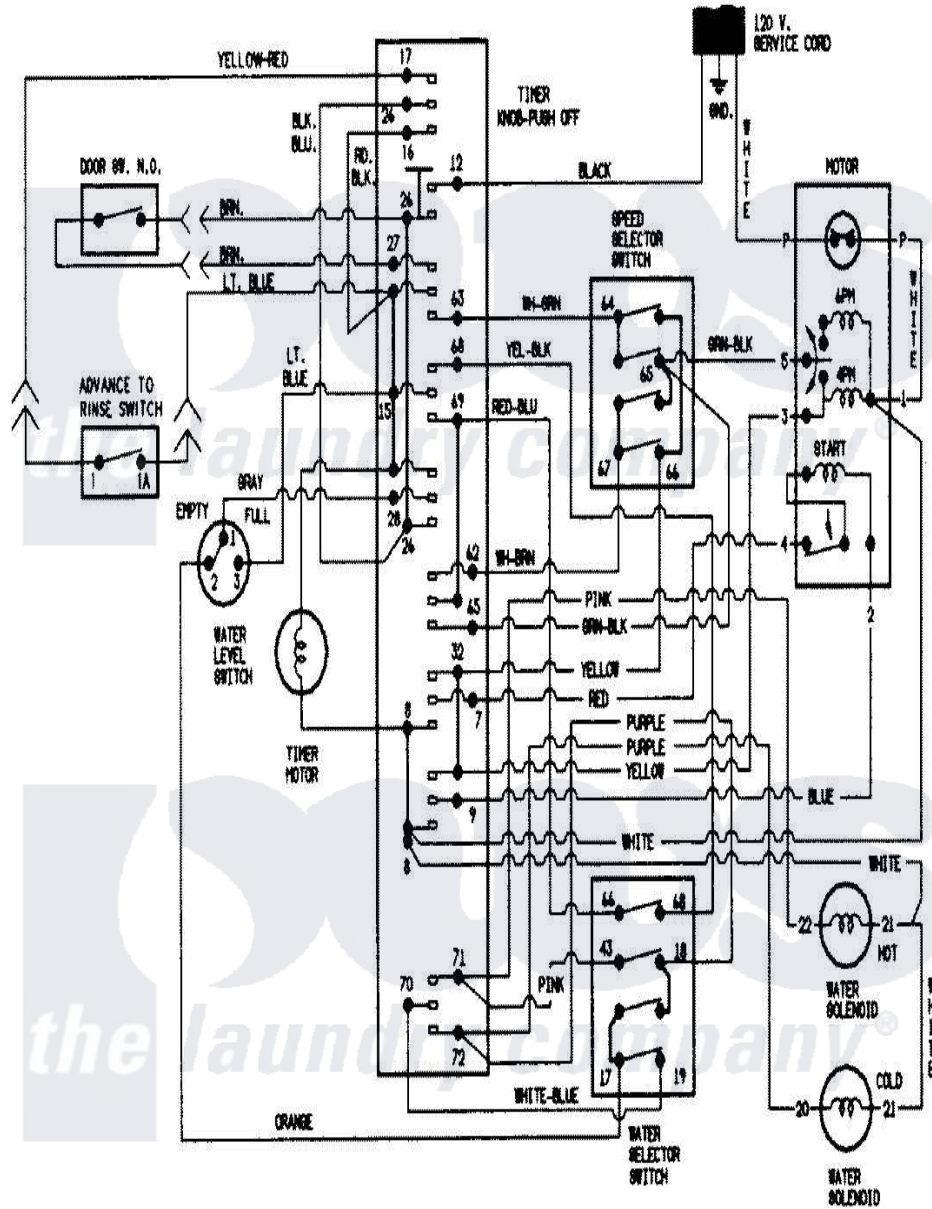

# Crosley CW20T8W 07 - WIRING INFORMATION

Crosley [Residential Crosley CW20T8W Washer Parts](#) Parts Diagram 07 - WIRING INFORMATION  
 Click on the part number to view part

Item	Original Part Number	Replaced By	Status	Part Description
NI	15001241		Not Available	WIRING INFORMATION