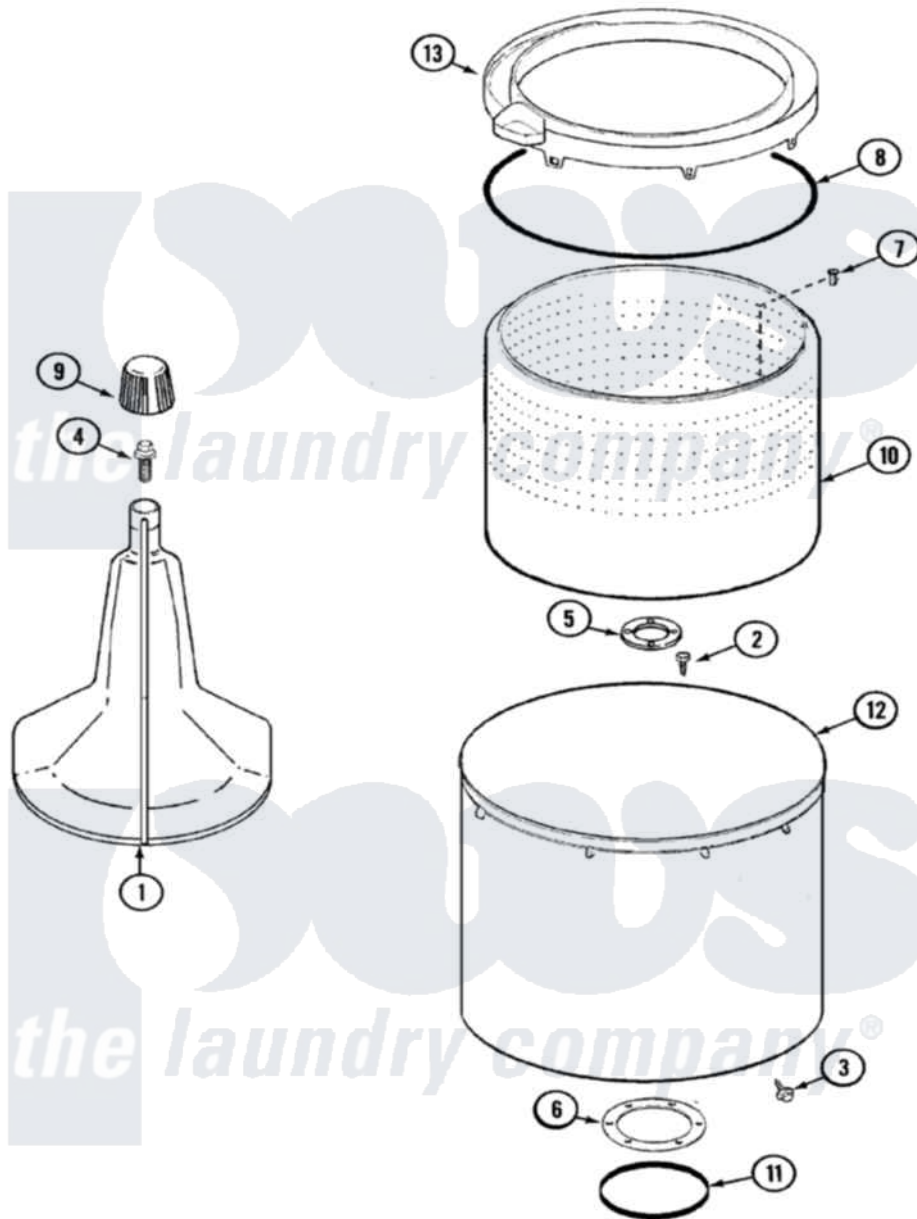

# Crosley CW22B5M 07 - TUB

Crosley [Residential Crosley CW22B5M Washer Parts](#) Parts Diagram 07 - TUB  
 Click on the part number to view part

Item	Original Part Number	Replaced By	Status	Part Description
1	<a href="#">35-3580</a>			Agitator
2	<a href="#">21001063</a>			Screw, Shoulder
3	25-7953	<a href="#">22002933</a>		Screw
4	25-7948	<a href="#">W10309247</a>		Screw
5	<a href="#">35-3685</a>			Gasket, Basket To Centerpost
6	<a href="#">35-3686</a>			Gasket, Tub To Housing
7	25-7967	<a href="#">3400504</a>		Screw
8	<a href="#">35-2328</a>			Seal, Tub Top
9	<a href="#">35-2733</a>			Cap, Agitator
10	35-3687		Not Available	BASKET, SPIN
11	<a href="#">35-2978</a>			Seal, Tub/Housing
12	<a href="#">35-3700</a>			Tub Assembly
13	35-3578		Not Available	TOP, TUB
"	35-2262		Not Available	SHIELD, TUB TOP