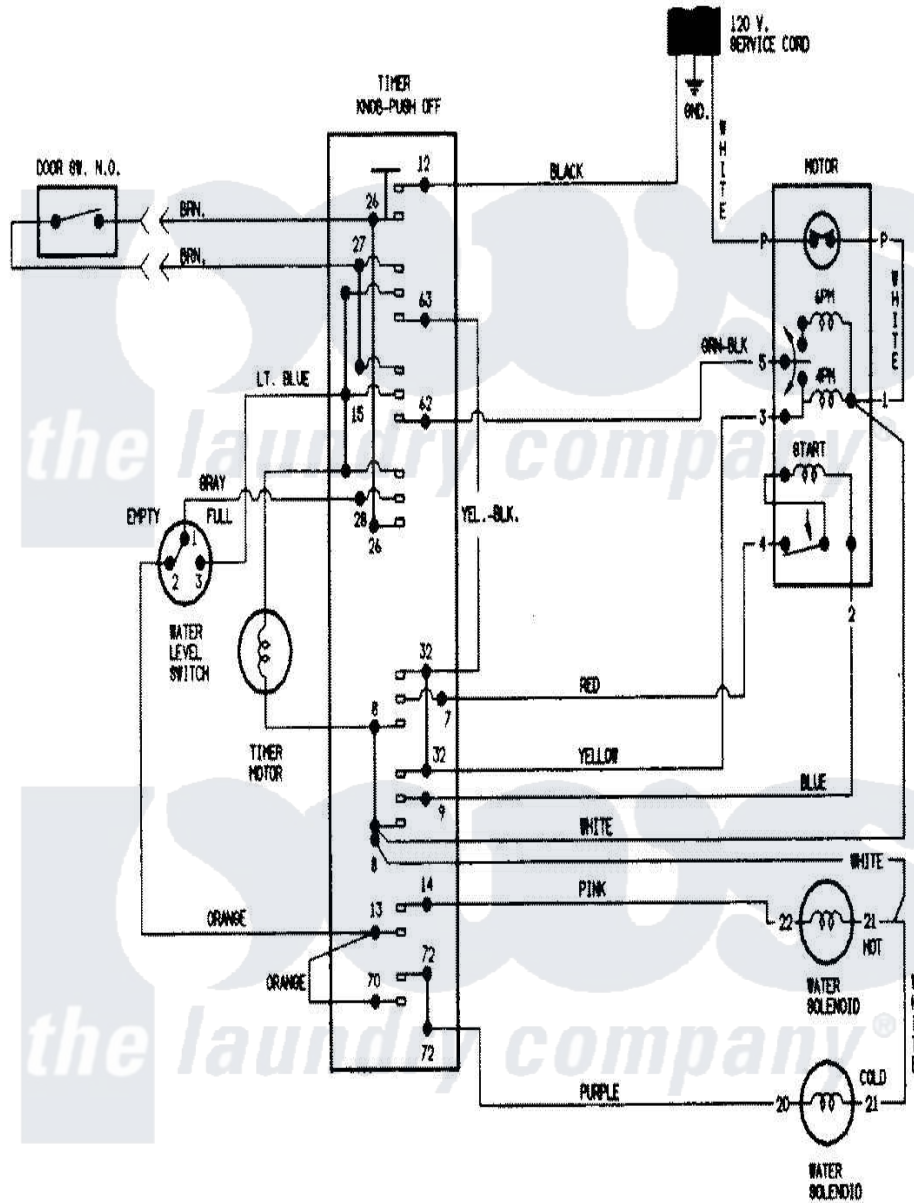

# Crosley CW22B5M 08 - WIRING INFORMATION

Crosley [Residential Crosley CW22B5M Washer Parts](#) Parts Diagram 08 - WIRING INFORMATION  
 Click on the part number to view part

Item	Original Part Number	Replaced By	Status	Part Description
NI	15001894		Not Available	WIRING INFORMATION
"	15001240		Not Available	WIRING INFORMATION