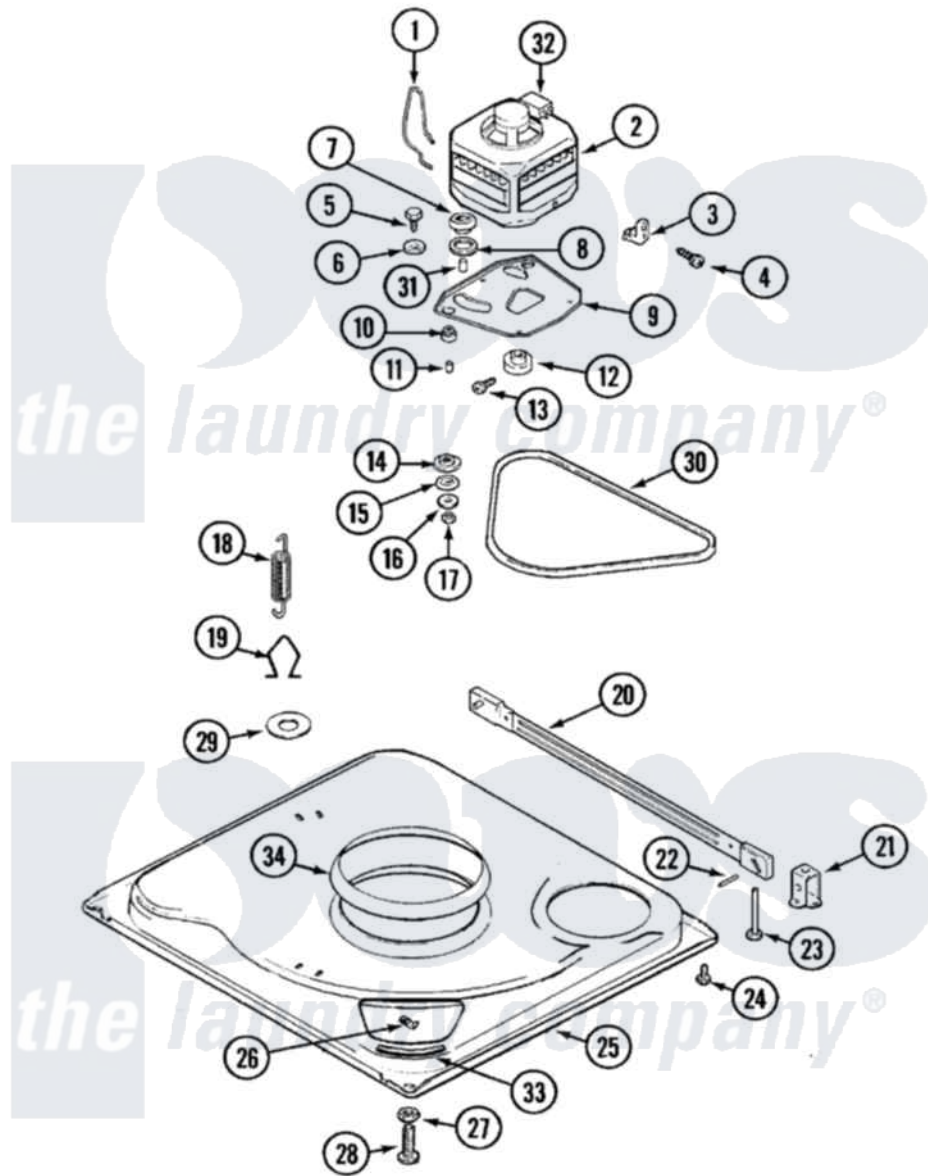

# Crosley CW22B5V 01 - BASE

Crosley [Residential Crosley CW22B5V Washer Parts](#) Parts Diagram 01 - BASE  
 Click on the part number to view part

Item	Original Part Number	Replaced By	Status	Part Description
1	21001110	<a href="#">22004376</a>		Spring, Motor Pivot
2	<a href="#">21001170</a>			Motor And Pulley/Plate Assembly
"	<a href="#">21001400</a>			Motor/Plate Assembly
3	21001109	<a href="#">21001486</a>		Foot Slide, Isolator
4	25-7418	<a href="#">33001178</a>		Back, Tumbler
5	25-7833	<a href="#">21001977</a>		Screw
6	<a href="#">25-7834</a>			Washer, Motor/Base Screw
7	<a href="#">33-9946</a>			Isolator, Motor
8	<a href="#">35-3570</a>			Washer, Motor Pivot
9	21001111	<a href="#">21001783</a>		Plate And Screw Assembly
10	<a href="#">35-3646</a>			Isolator, Motor Plate
11	<a href="#">25-7831</a>			Spacer, Mounting
12	<a href="#">21001108</a>			Pulley, Motor
13	<a href="#">25-7117</a>			Set Screw
14	<a href="#">35-3571</a>			Slide, Motor Pivot
15	<a href="#">33-9967</a>			Washer, Motor Isolator